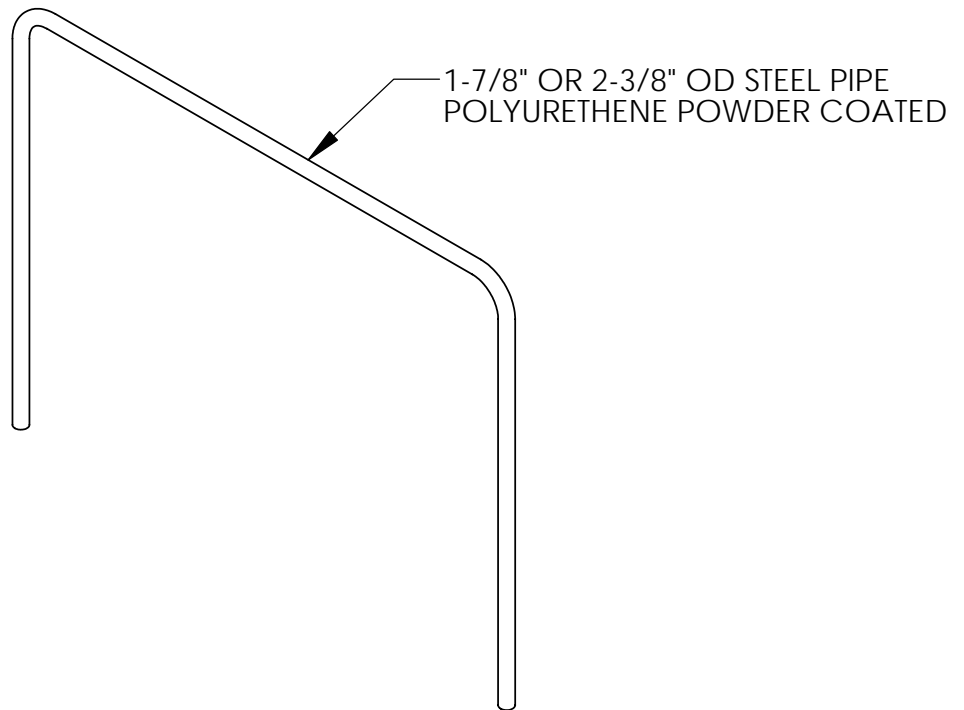

STEELCRAFT PRODUCTS

P.O. Box 90365 - Pasadena, CA 91103
PHN 626-798-7401 FAX 626-798-1482

MODEL

TB3, TB4, TB5
TURNING BAR

ELEVATION VIEW

NOTE: SPECIFICATIONS ARE SUBJECT TO CHANGE

DO NOT SCALE DRAWING

DATE: 2/23/08

DRAWN BY: AFS