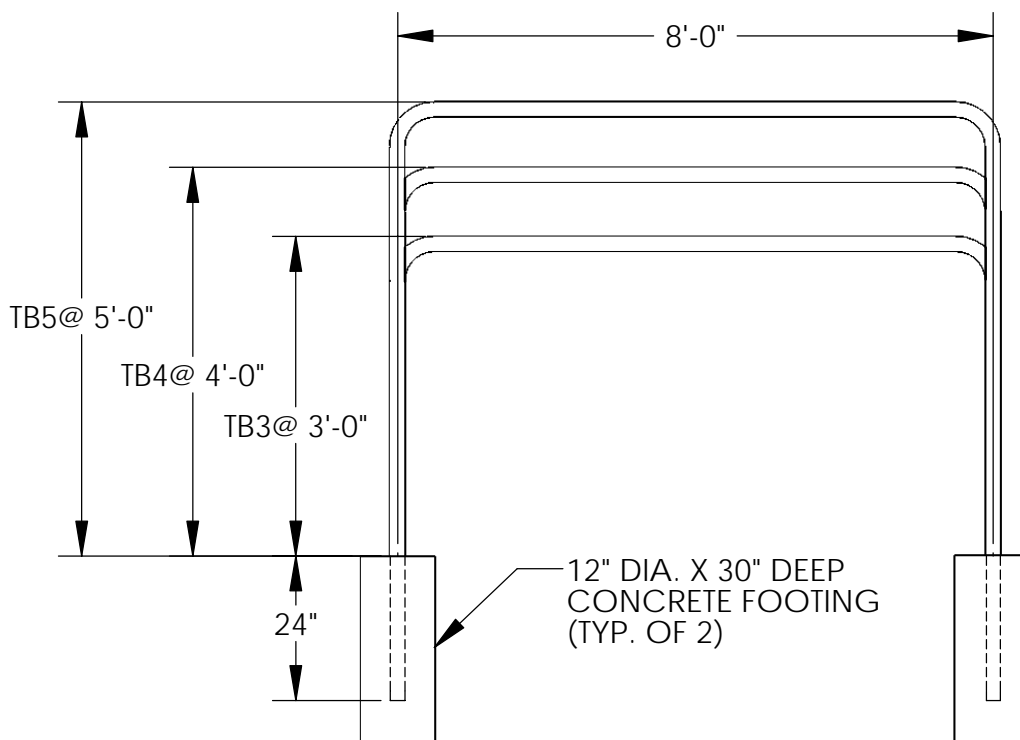

STEELCRAFT PRODUCTS

P.O. Box 90365 - Pasadena, CA 91103
PHN 626-798-7401 FAX 626-798-1482

MODEL

TB3, TB4, TB5
TURNING BAR

ELEVATION VIEW

NOTE: SPECIFICATIONS ARE SUBJECT TO CHANGE

DO NOT SCALE DRAWING

DATE: 2/23/08