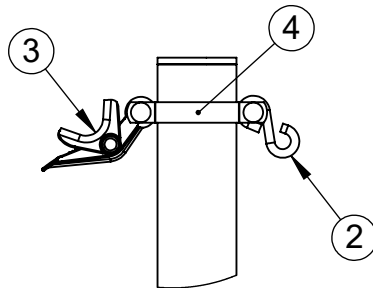

ITEM NO.	PART NUMBER	DESCRIPTION	QTY.
1	W2214GPOST	2-7/8" O.D. GAME POST AND CAP	1
2	HWSH516212	5/16" x 2-1/2" S-HOOK	4
3	604-044	ROPE CLAMP	2
4	VCISPLIT278	SPLIT RAIL HALF CLAMP	3
5	HWCB5161	5/16"-18 x 1" CARRIAGE BOLT	6
6	HWFLWA516	5/16" USS FLAT WASHER	6
7	HWLN516	5/16"-18 LOCK NUT	6

DETAIL A

DETAIL B

INSTALL THE POST IN A ϕ 18" x 24" DEEP CONCRETE FOOTING OR POST SLEEVE. THE TOP OF THE POST IS 8'-6" ABOVE THE FINISH GRADE.

Date: 4/25/23

Rev:

Drawn: CW

Sheet: 1 of 1

PRODUCT NAME

INTERMEDIATE COMBO CENTER GAME POST

MODEL NO.

LA-VBP25-PEIC-SPEC