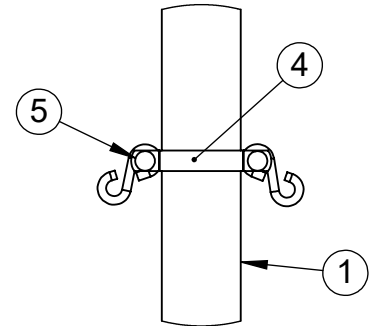

ITEM NO.	PART NUMBER	DESCRIPTION	QTY.
1	W2214GPOST	2-7/8" O.D. GAME POST AND CAP	1
2	HWSH516212	5/16" x 2-1/2" S-HOOK	4
3	604-044	ROPE CLAMP	2
4	VCISPLIT278	SPLIT RAIL HALF CLAMP	3
5	HWCB5161	5/16"-18 x 1" CARRIAGE BOLT	6
6	HWFLWA516	5/16" USS FLAT WASHER	6
7	HWLN516	5/16"-18 LOCK NUT	6

DETAIL A

DETAIL B

INSTALL THE POST IN A ϕ 18" x 24" DEEP CONCRETE FOOTING OR POST SLEEVE. THE TOP OF THE POST IS 8'-6" ABOVE THE FINISH GRADE.

Date: 4/25/23

Rev:

Drawn: CW

Sheet: 1 of 1

PRODUCT NAME

INTERMEDIATE COMBO CENTER GAME POST

MODEL NO.

LA-VBP25-PEIC-SPEC