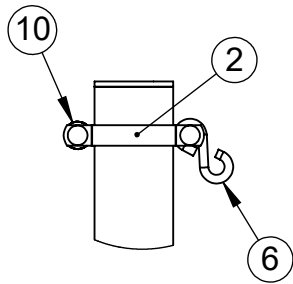

ITEM NO.	PART NUMBER	DESCRIPTION	QTY.
1	W2214GPOST	2-7/8" O.D. GAME POST AND CAP	1
2	VCISPLIT278	SPLIT RAIL HALF CLAMP	4
3	HWCB5161	5/16"-18 x 1" CARRIAGE BOLT	8
4	HWFLWA516	5/16" USS FLAT WASHER	10
5	HWLN516	5/16"-18 LOCK NUT	8
6	HWSH516212	5/16" x 2-1/2" S-HOOK	6
7	CINETCOL278	ADJUSTABLE NET COLLAR	1
8	8321NT	NET TIGHTENER WITH REMOVABLE HANDLE	1
9	HWSC3858	3/8"-16 x 5/8" SET SCREW	1
10	LA-VCIPULLEY1	GAME POST PULLEY	2
11	HWHB51634	5/16" x 3/4" HEX BOLT	2

DETAIL A

DETAIL B

DETAIL C

INSTALL THE POST IN A ϕ 18" x 24" DEEP CONCRETE FOOTING OR POST SLEEVE. THE TOP OF THE POST IS 8'-6" ABOVE THE FINISH GRADE.

Date: 4/24/23

Rev:

Drawn: CW

Sheet: 1 of 1

PRODUCT NAME

STANDARD COMBO CENTER GAME POST

MODEL NO.

LA-VBBM25-BGC-SPEC