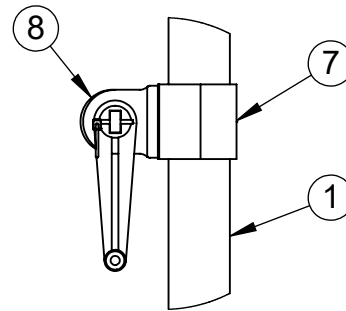

ITEM NO.	PART NUMBER	DESCRIPTION	QTY.
1	W2214GPOST	2-7/8" O.D. GAME POST AND CAP	1
2	VCISPLIT278	SPLIT RAIL HALF CLAMP	4
3	HWCB5161	5/16"-18 x 1" CARRIAGE BOLT	8
4	HWFLWA516	5/16" USS FLAT WASHER	10
5	HWLN516	5/16"-18 LOCK NUT	8
6	HWSH516212	5/16" x 2-1/2" S-HOOK	6
7	CINETCOL278	ADJUSTABLE NET COLLAR	1
8	8321NT	NET TIGHTENER WITH REMOVABLE HANDLE	1
9	HWSC3858	3/8"-16 x 5/8" SET SCREW	1
10	LA-VCIPULLEY1	GAME POST PULLEY	2
11	HWHB51634	5/16" x 3/4" HEX BOLT	2

DETAIL A

DETAIL B

DETAIL C

INSTALL THE POST IN A ϕ 18" x 24" DEEP CONCRETE FOOTING OR POST SLEEVE. THE TOP OF THE POST IS 8'-6" ABOVE THE FINISH GRADE.

Date: 4/24/23

Rev:

Drawn: CW

Sheet: 1 of 1

PRODUCT NAME

STANDARD COMBO CENTER GAME POST

MODEL NO.

LA-VBBM25-BGC-SPEC