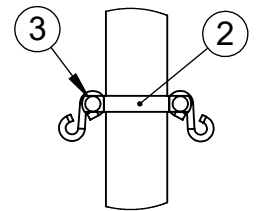

ITEM NO.	PART NUMBER	DESCRIPTION	QTY.
1	W2214GPOST	2-7/8" O.D. GAME POST AND CAP	1
2	VCISPLIT278	SPLIT RAIL HALF CLAMP	4
3	HWCB5161	5/16"-18 x 1" CARRIAGE BOLT	8
4	HWFLWA516	5/16" USS FLAT WASHER	10
5	HWLN516	5/16"-18 LOCK NUT	8
6	HWSH516212	5/16" x 2-1/2" S-HOOK	6
7	CINETCOL278	ADJUSTABLE NET COLLAR	1
8	8321NT	NET TIGHTENER WITH REMOVABLE HANDLE	1
9	HWSC3858	3/8"-16 x 5/8" SET SCREW	1
10	LA-VCIPULLEY1	GAME POST PULLEY	2
11	HWHB51634	5/16" x 3/4" HEX BOLT	2

DETAIL A

DETAIL B

DETAIL C

INSTALL THE POST IN A ϕ 18" x 24" DEEP CONCRETE FOOTING OR POST SLEEVE. THE TOP OF THE POST IS 8'-6" ABOVE THE FINISH GRADE.

Date: 4/24/23

Rev:

Drawn: CW

Sheet: 1 of 1

PRODUCT NAME

STANDARD COMBO CENTER GAME POST

MODEL NO.

LA-VBBM25-BGC-SPEC