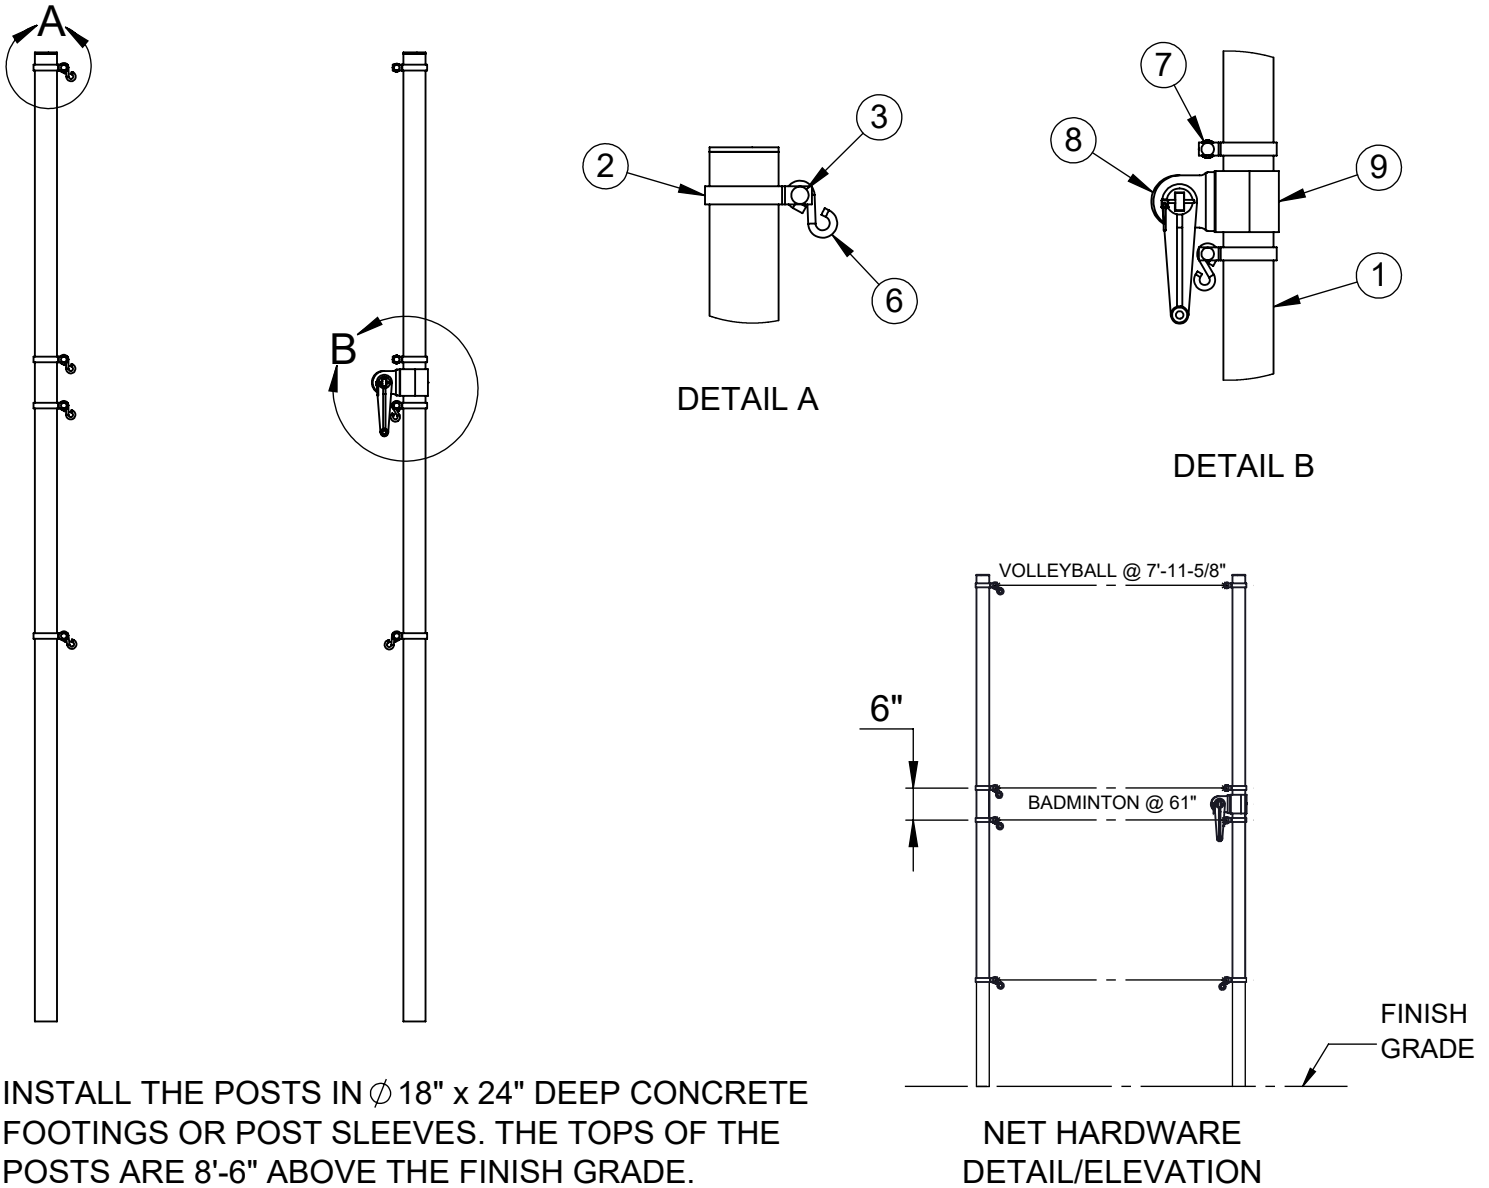

| ITEM NO. | PART NUMBER   | DESCRIPTION                         | QTY. |
|----------|---------------|-------------------------------------|------|
| 1        | W2214GPOST    | 2-7/8" O.D. GAME POST AND CAP       | 2    |
| 2        | VCIBB278      | 2-7/8" BRACE BAND                   | 8    |
| 3        | HWCB5161      | 5/16"-18 x 1" CARRIAGE BOLT         | 8    |
| 4        | HWFLWA516     | 5/16" USS FLAT WASHER               | 10   |
| 5        | HWLN516       | 5/16"-18 LOCK NUT                   | 8    |
| 6        | HWSH516212    | 5/16" x 2-1/2" S-HOOK               | 6    |
| 7        | LA-VCIPULLEY1 | GAME POST PULLEY                    | 2    |
| 8        | 8321NT        | NET TIGHTENER WITH REMOVABLE HANDLE | 1    |
| 9        | CINETCOL278   | ADJUSTABLE NET COLLAR               | 1    |
| 10       | HWSC3858      | 3/8"-16 x 5/8" SET SCREW            | 1    |
| 11       | HWHB51634     | 5/16" x 3/4" HEX BOLT               | 2    |

|  |               |                     |
|--|---------------|---------------------|
|  <p><b>Steelcraft</b><br/>ELEMENTS FOR LIFE OUTSIDE™</p> <p>www.LASTEELCRAFT.com<br/>1-800-371-2438</p> | Date: 4/25/23 | <b>PRODUCT NAME</b> |
|  | Rev:          |                     |
|  | Drawn: CW     | MODEL NO.           |
|  | Sheet: 1 of 1 | LA-VBBM25-BG-SPEC   |