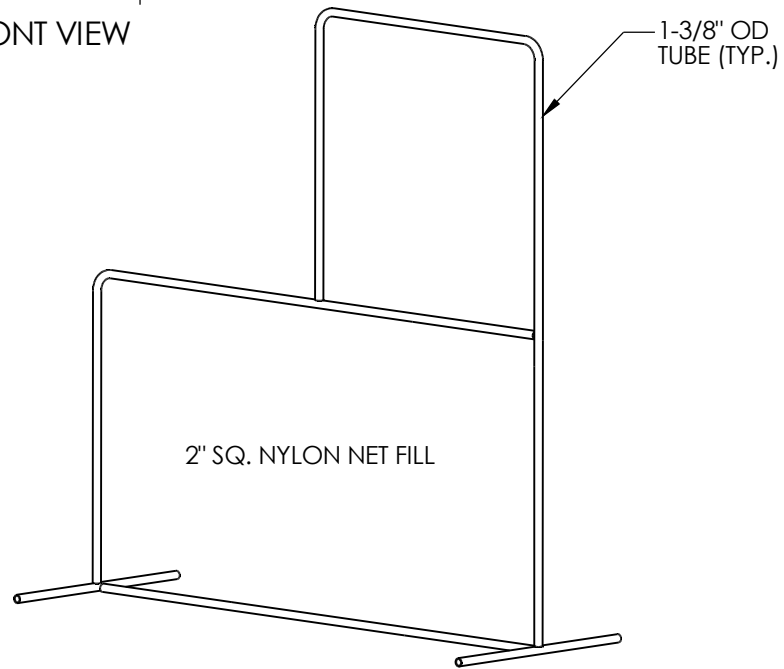

# STEELCRAFT PRODUCTS

P.O. Box 90365 - Pasadena, CA 91109  
PHN 626-798-7401 FAX 626-798-1482

MODEL  
PPS-N  
PITCHER PROTECTION  
SCREEN

DO NOT SCALE DRAWING

FRONT VIEW

PPS-N PITCHER PROTECTION SCREEN

**NOTE: SPECIFICATIONS ARE SUBJECT TO CHANGE**