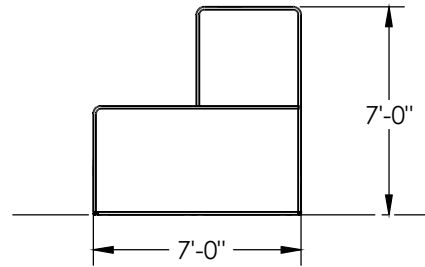

# STEELCRAFT PRODUCTS

P.O. Box 90365 - Pasadena, CA 91109  
PHN 626-798-7401 FAX 626-798-1482

MODEL  
PPS-N  
PITCHER PROTECTION  
SCREEN

DO NOT SCALE DRAWING

FRONT VIEW

PPS-N PITCHER PROTECTION SCREEN

**NOTE: SPECIFICATIONS ARE SUBJECT TO CHANGE**