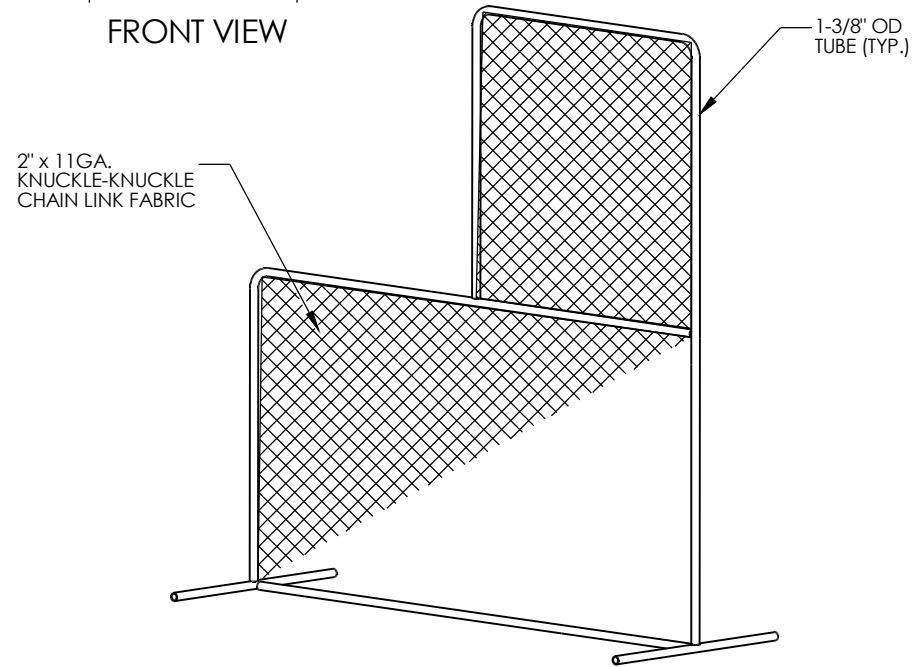

STEELCRAFT PRODUCTS

P.O. Box 90365 - Pasadena, CA 91109
PHN 626-798-7401 FAX 626-798-1482

MODEL
PPS-M
PITCHER PROTECTION
SCREEN

DO NOT SCALE DRAWING

FRONT VIEW

PPS-M PITCHER PROTECTION SCREEN

NOTE: SPECIFICATIONS ARE SUBJECT TO CHANGE

DO NOT SCALE DRAWING

DATE: 9/4/09

DRAWN BY: AFS