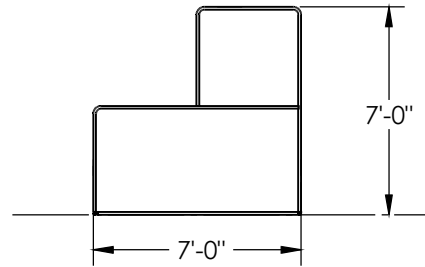

STEELCRAFT PRODUCTS

P.O. Box 90365 - Pasadena, CA 91109
PHN 626-798-7401 FAX 626-798-1482

MODEL
PPS-M
PITCHER PROTECTION
SCREEN

DO NOT SCALE DRAWING

FRONT VIEW

PPS-M PITCHER PROTECTION SCREEN

NOTE: SPECIFICATIONS ARE SUBJECT TO CHANGE