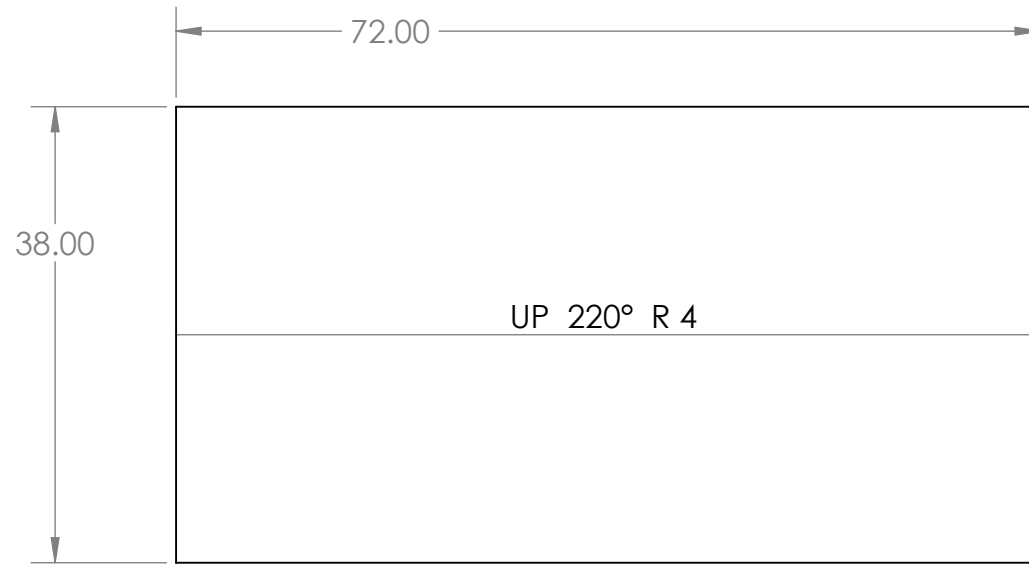

4

3

2

1

SIDE VIEW

POST PAD MATERIAL
FLAT PATTERN

2" VELCRO STRAPS
QTY. 5

2" THICK FOAM

TOP PROFILE VIEW
72" x 38"

NOTES: 1) ONE FOAM SECTION SHOULD BE CUT AT THE FLAT PATTERN DIMENSIONS
2) SEW FABRIC AROUND FOAM AND ATTACH 2" VELCRO STRAPS.

MATERIAL: <u>MEAN-50 WHITE</u>		REV. DATE: 1/8/2020	
UNLESS OTHERWISE SPECIFIED		DRAWN BY: MIKE TIEMANN	
DIMENSIONS ARE IN INCHES TOLERANCES: FRACTIONAL $\pm 1/32$ " ANGULAR: MACH $\pm .5^\circ$ BEND $\pm 1/8$		ENG APPR:	
PROPRIETARY AND CONFIDENTIAL		TITLE: ARC PAD	
THE INFORMATION CONTAINED IN THIS DRAWING IS THE SOLE PROPERTY OF PW ATHLETIC MFG. CO. ANY REPRODUCTION IN PART OR AS A WHOLE WITHOUT THE WRITTEN PERMISSION OF PW ATHLETIC MFG. CO IS PROHIBITED.	SIZE B	DWG. NO. PP-6xx-VB	REV A
	SCALE: N/A	WEIGHT: 198.71	SHEET 1 OF 1