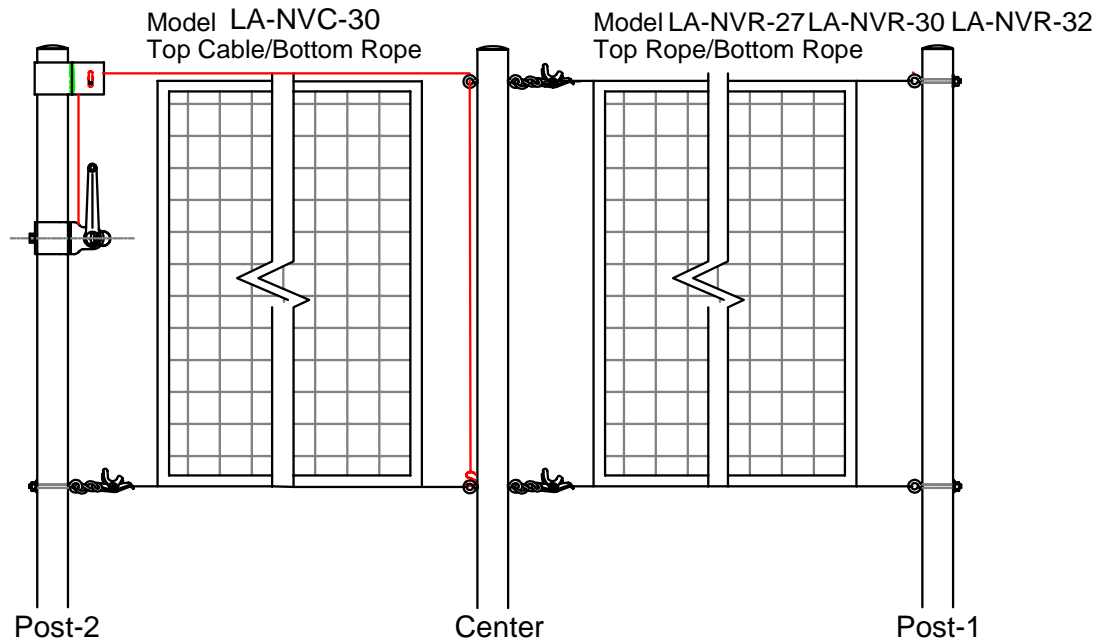

Determine style of volleyball posts and mounting configuration.

If volleyball posts are equipped with eyes (fixed or adjustable) and rope clamps (top and bottom) See Detail A. Secure one end of the net to the eye by means of a knot, and pass other end through the rope clamp. Adjust net so that it is centered to the court with net tie-offs. Adjust net tension by means of the rope clamp.

If volleyball posts are equipped with eyes (fixed or adjustable), side pulley and net tightener. See Detail B. Secure one end of the net to the eye by means of a knot or cable clamp (not supplied), and pass the other end through the side pulley and secure to the net tightener. Pass the lower rope through the rope clamp. Adjust net so that it is centered to the court with net tie-offs. Adjust net tension by means of the net tightener and rope clamp.

Detail C is an example of net mounting on a center post for use on side-by-side courts.

SPECIFICATIONS:

Models LA-NVC-30 This model is equipped with a 1/8" diameter top cable and a 3/16" diameter nylon bottom rope. Netting is Black No. 24 thread nylon, 4" square mesh. Top, bottom, & side tapes are white, vinyl coated nylon.

Models LA-NVR-27, LA-NVR-30, LA-NVR-32: A school grade net is available. Netting is 4" mesh of No. 24 thread, rubber coated, black nylon. Headband is 2" white vinyl coated nylon. Top and bottom ropes are No. 8 nylon. Bottom and side tapes are nylon.

Warranty Period: 1 Year

Steelcraft ELEMENTS FOR LIFE OUTSIDE™ www.LASTEELCRAFT.com 1-800-371-2438	Date: 3-19-08	SPECIFICATION/INSTALLATION INSTRUCTIONS	
	Rev: A091710		VOLLEYBALL NETS
	Drawn: AMC	MODEL NO.	
	Sheet: 1 of 1	LA-NVC-30, LA-NVR-27, LA-NVR-30, LA-NVR-32