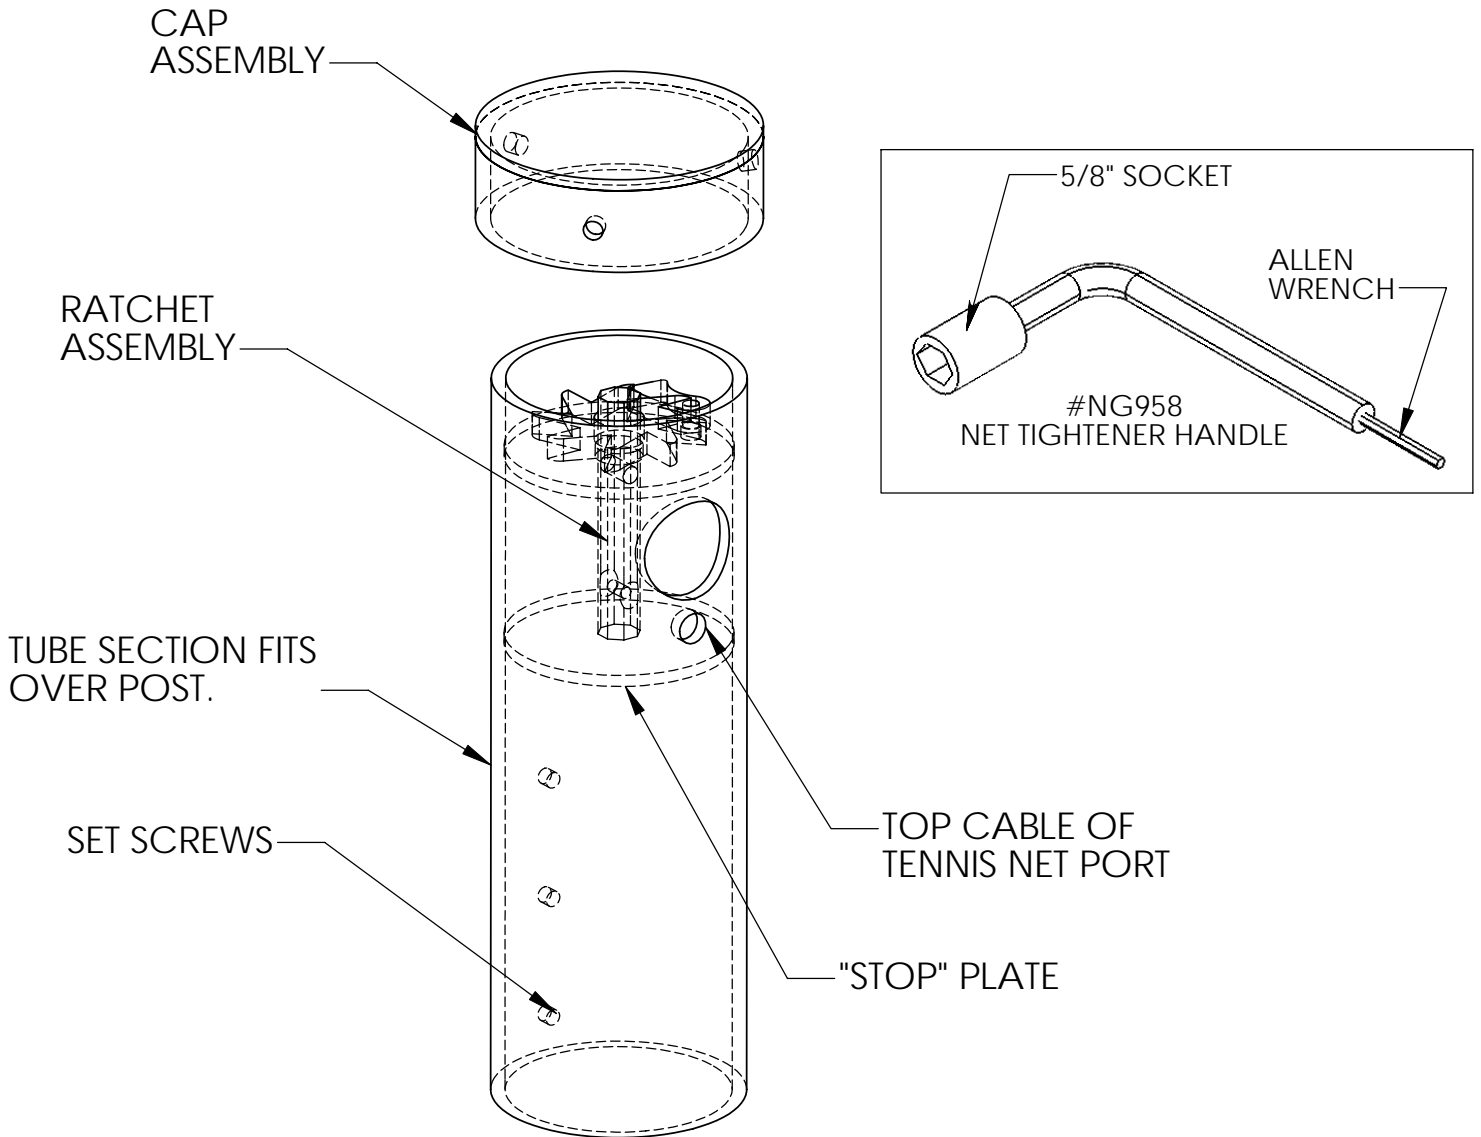

DO NOT SCALE DRAWING

NG 500 FITS OVER A 3-1/2" OD POST  
NG 501 FITS OVER A 4-1/2" OD POST

**NET GUARD TIGHTENER  
RETROFIT KIT**