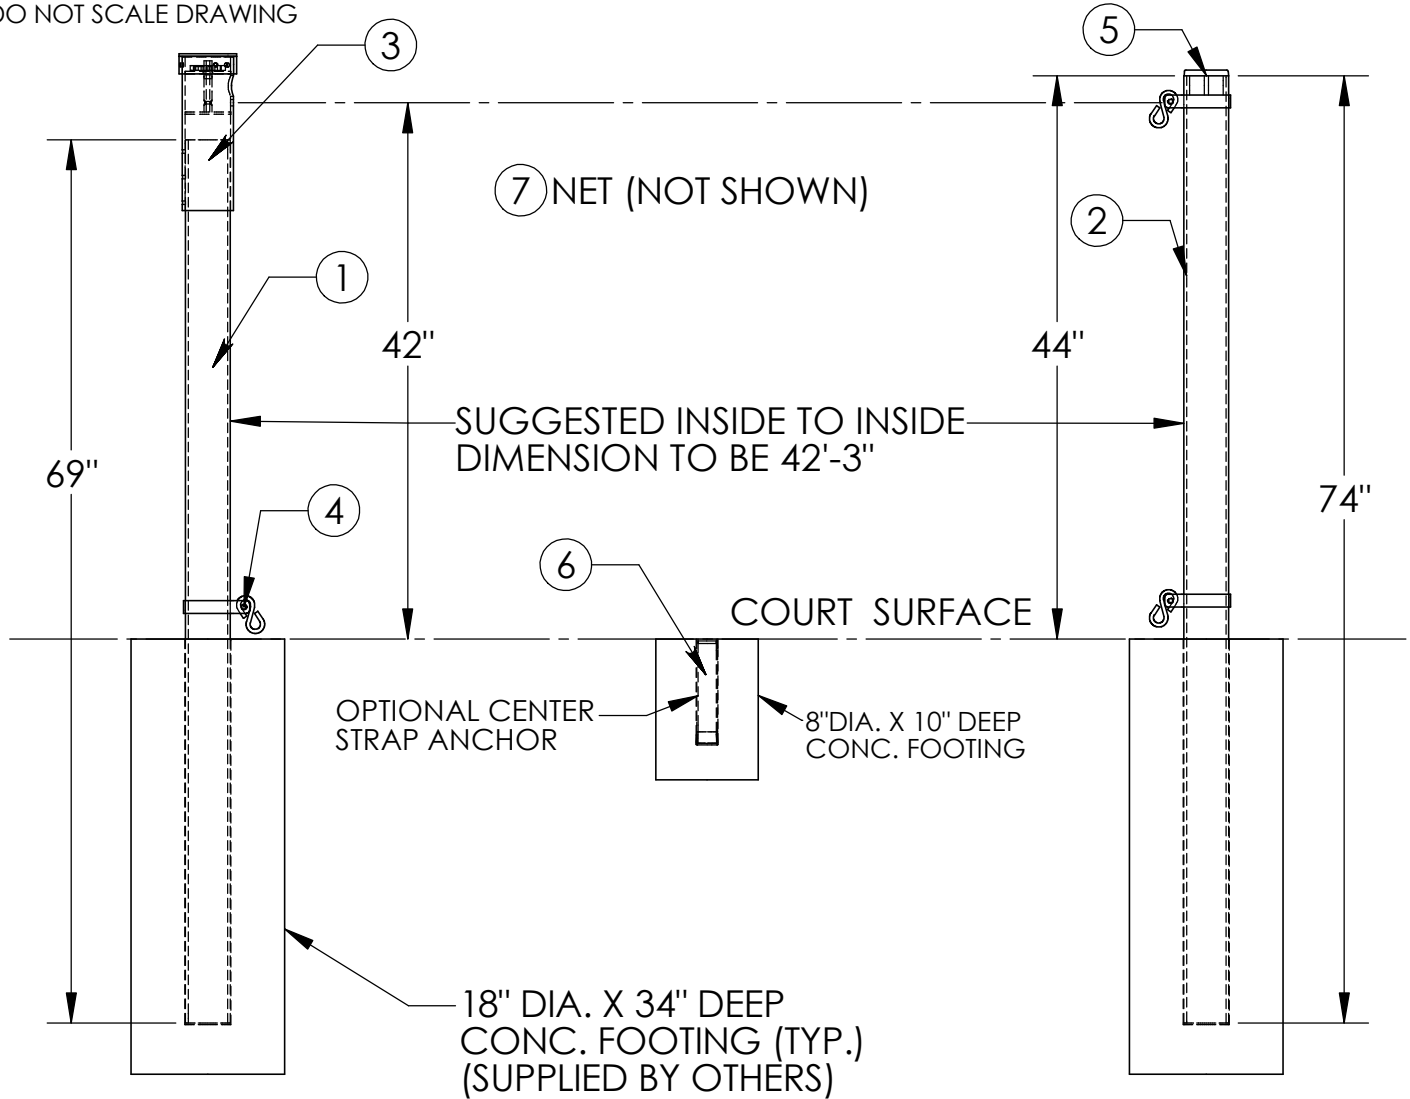

DO NOT SCALE DRAWING

LA-NG-401-PC TENNIS SYSTEM

ITEM	QTY.	PART NO.	DESCRIPTION
1	1	F04TN400	4-1/2" OD Sch 40 PIPE @ 69"
2	1	F04TN401	4-1/2" OD Sch 40 PIPE @ 74"
3	3	F04TN500	NG 501 NET GUARD SYSTEM
4	3	P06TN000	4-1/2" BRACE BAND w/ "S" HOOK AND HARDWARE
5	1	P10TN900	4-1/2" CID ALUM. DRIVE CAP
6	1	P04TN900	NTCA CENTER TIE DOWN ANCHOR w/ STRAP
7	1	P10TN420	POLY CORD NET w/ CABLE AND HEAD BAND

NOTE: SPECIFICATIONS ARE SUBJECT TO CHANGE