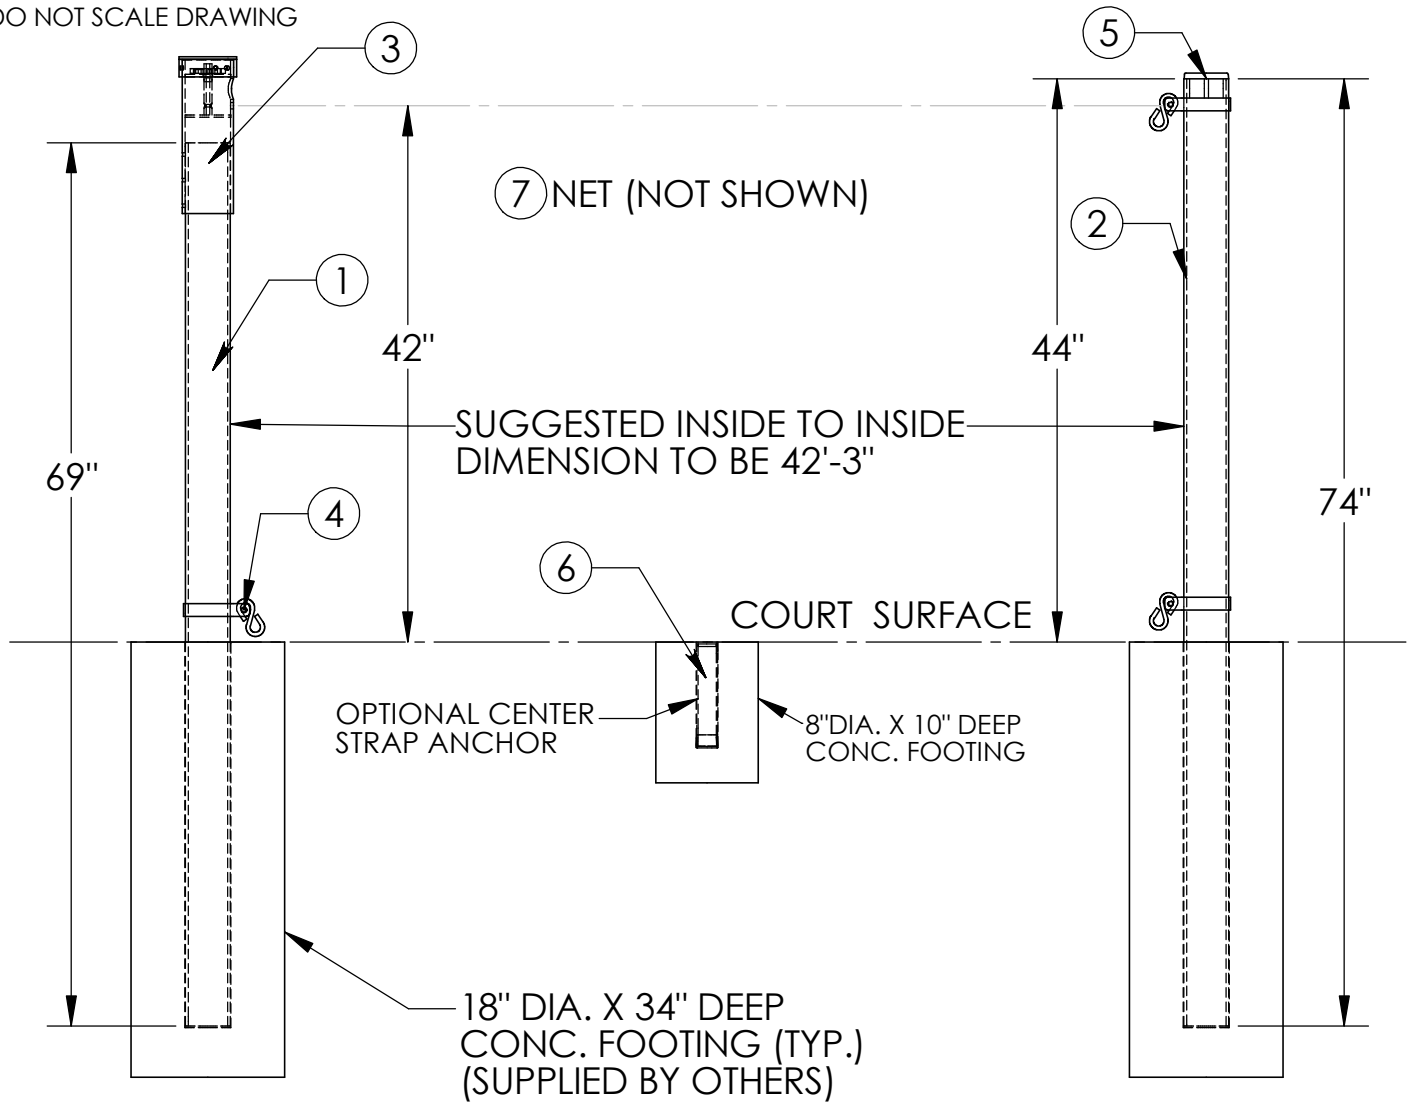

DO NOT SCALE DRAWING

LA-NG-400-PC TENNIS SYSTEM

ITEM	QTY.	PART NO.	DESCRIPTION
1	1	F04TN400	3-1/2" OD Sch 40 PIPE @ 69"
2	1	F04TN401	3-1/2" OD Sch 40 PIPE @ 74"
3	3	F04TN500	NG 500 NET GUARD SYSTEM
4	3	P06TN000	3-1/2" BRACE BAND w/ "S" HOOK AND HARDWARE
5	1	P10TN900	3-1/2" CID ALUM. DRIVE CAP
6	1	P04TN900	NTCA CENTER TIE DOWN ANCHOR w/ STRAP
7	1	P10TN420	POLY CORD NET w/ CABLE AND HEAD BAND

NOTE: SPECIFICATIONS ARE SUBJECT TO CHANGE