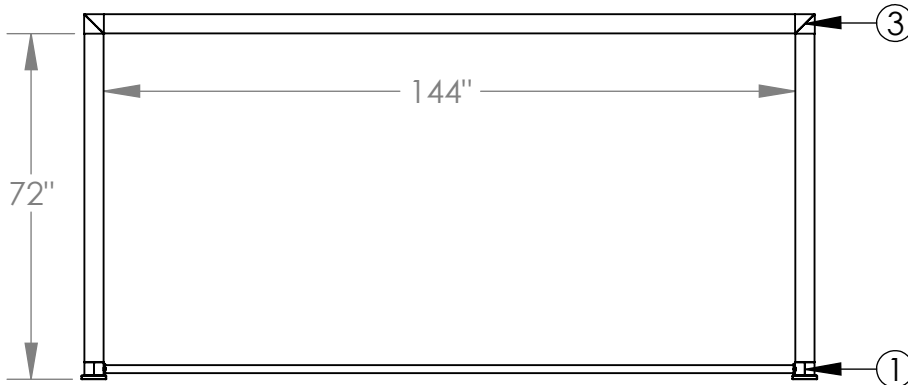

DETAIL H

NOTE: ALL HARDWARE
MUST BE CUT AND PEENED

ITEM NO.	PART NUMBER	DESCRIPTION	QTY.	Length
1	LA-AGS-4RF	RotomoldedBase	4	N/A
2	RMTBAL4x125x24F	Front Upright	4	68 3/8"
3	LA-AGS-4RC	RotomoldedCorner	4	N/A
4	RMTBAL4X125X24F	Top Post	2	144"
5	RMPIP158SCH40X24F	NetSupport	4	184 3/4"
6	LA-TFIT158X158	Cast T Fitting	4	N/A
7	RMPIP158SCH40X24F	SpreaderPipe	2	144"
8	HWHB12112	1/2" x 1-1/2" HEX HEAD BOLT	12	1-1/2"
9	HWBH384	3/8" X 4" SS BUTTON HEAD BOLT	8	4"
10	HWLNSS38	3/8"-16 LOCK NUT STAINLESS STEEL	8	N/A
11	HWSSFLW38	3/8" SS FLAT WASHER	16	N/A
12	8373	VELCRO NET TIES	1	N/A
13	VCI8385	HEAVY-DUTY SOCCER NETS	1	N/A