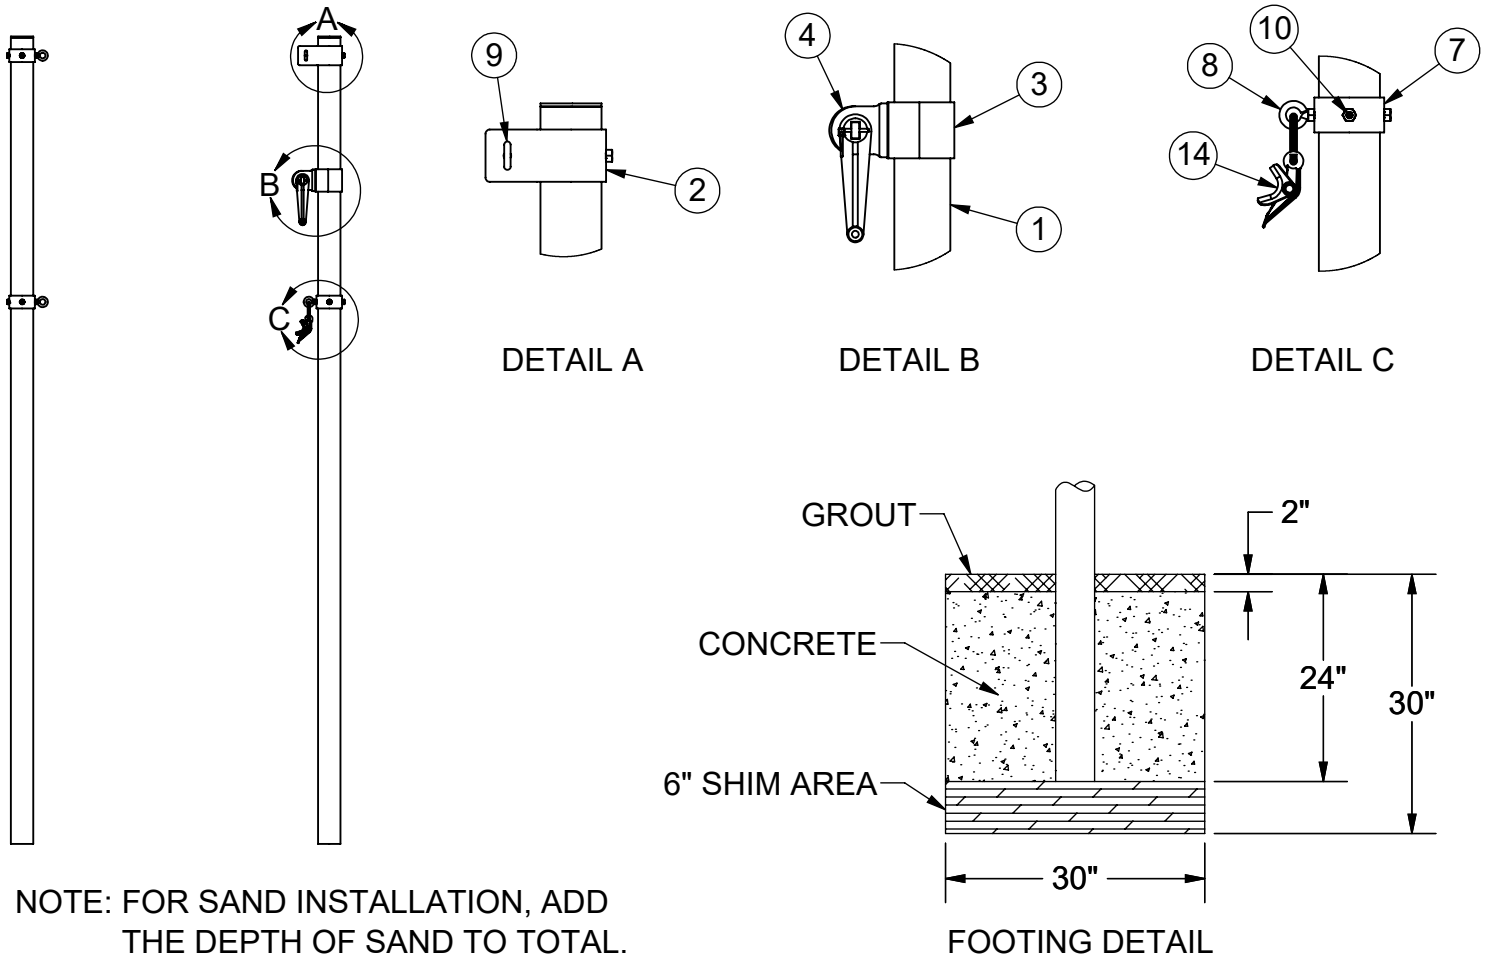

ITEM NO.	PART NUMBER	DESCRIPTION	QTY.
1	W2216APOST	3-1/2" O.D. ALUMINUM GAME POST AND CAP	2
2	CINETSIDE312	SIDE PULLEY COLLAR	1
3	CINETCOL312	ADJUSTABLE NET COLLAR	1
4	8321NT	NET TIGHTENER WITH REMOVABLE HANDLE	1
5	HWHB51634	5/16" x 3/4" HEX BOLT	2
6	HWFLWA516	5/16" USS FLAT WASHER	2
7	GP312ADJC	3-1/2" I.D. SCH 40 ADJUSTABLE COLLAR	3
8	HWEB381	3/8" x 1" TURNED EYE BOLT	3
9	HWEB382	3/8" x 2" TURNED EYE BOLT	1
10	HWSCSS3858	3/8"-16 x 5/8" STAINLESS STEEL SET SCREW	8
11	HWFLWA38	3/8" USS FLAT WASHER	1
12	HWLN38	3/8" NYLOK NUT ZINC	1
13	VCIPULLEY	SIDE COLLAR PULLEY	1
14	604-044	ROPE CLAMP WITH S-HOOK	1

Date: 5/5/23	<b>PRODUCT NAME</b> 3-1/2" O.D. ALUMINUM POST SET
Rev:	
Drawn: CW	<b>MODEL NO.</b> LA-AGPA-3-SPEC
Sheet: 1 of 1	