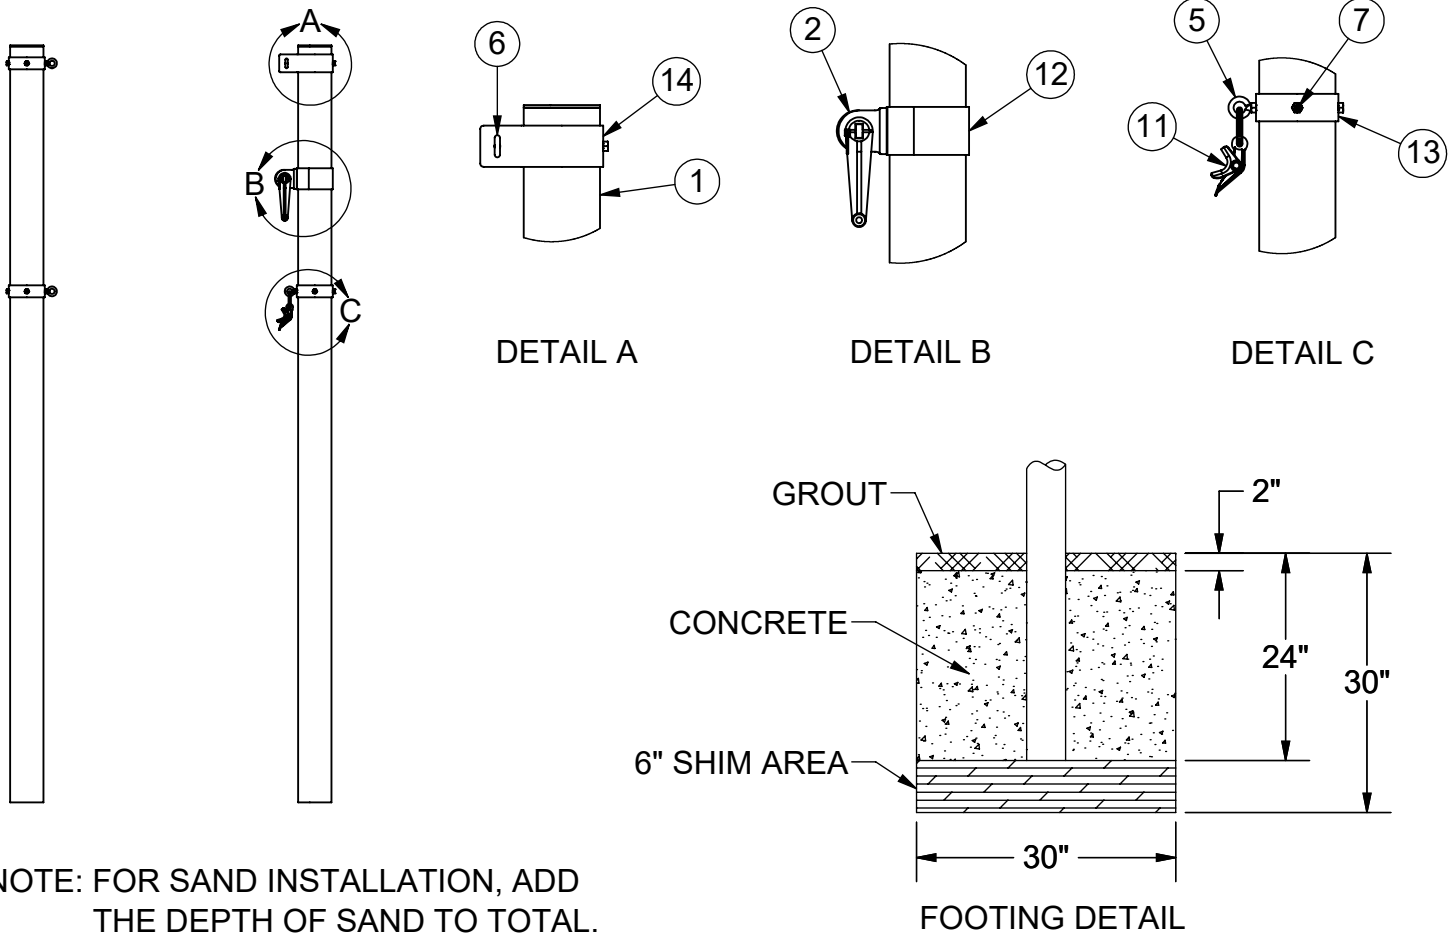

ITEM NO.	PART NUMBER	DESCRIPTION	QTY.
1	W2218GPOST	5-9/16" O.D. GAME POST AND CAP	2
2	8321NT	NET TIGHTENER WITH REMOVABLE HANDLE	1
3	HWHB51634	5/16" x 3/4" HEX BOLT	2
4	HWFLWA516	5/16" USS FLAT WASHER	2
5	HWEB381	3/8" x 1" TURNED EYE BOLT	3
6	HWEB382	3/8" x 2" TURNED EYE BOLT	1
7	HWSCSS3858	3/8"-16 x 5/8" STAINLESS STEEL SET SCREW	8
8	HWFLWA38	3/8" USS FLAT WASHER	1
9	HWLN38	3/8" NYLOK NUT ZINC	1
10	VCIPULLEY	SIDE COLLAR PULLEY	1
11	604-044	ROPE CLAMP WITH S-HOOK	1
12	CINETCOL5916	ADJUSTABLE NET COLLAR	1
13	GP5916ADJC	5-9/16" I.D. MOVABLE COLLAR	3
14	CINETSIDE5916	SIDE PULLEY COLLAR	1

NOTE: FOR SAND INSTALLATION, ADD THE DEPTH OF SAND TO TOTAL.

	Date: 5/4/23	PRODUCT NAME 5-9/16" O.D. HEAVY DUTY GAME POSTS
	Rev:	
	Drawn: CW	MODEL NO.
	Sheet: 1 of 1	LA-AGP-5-SPEC