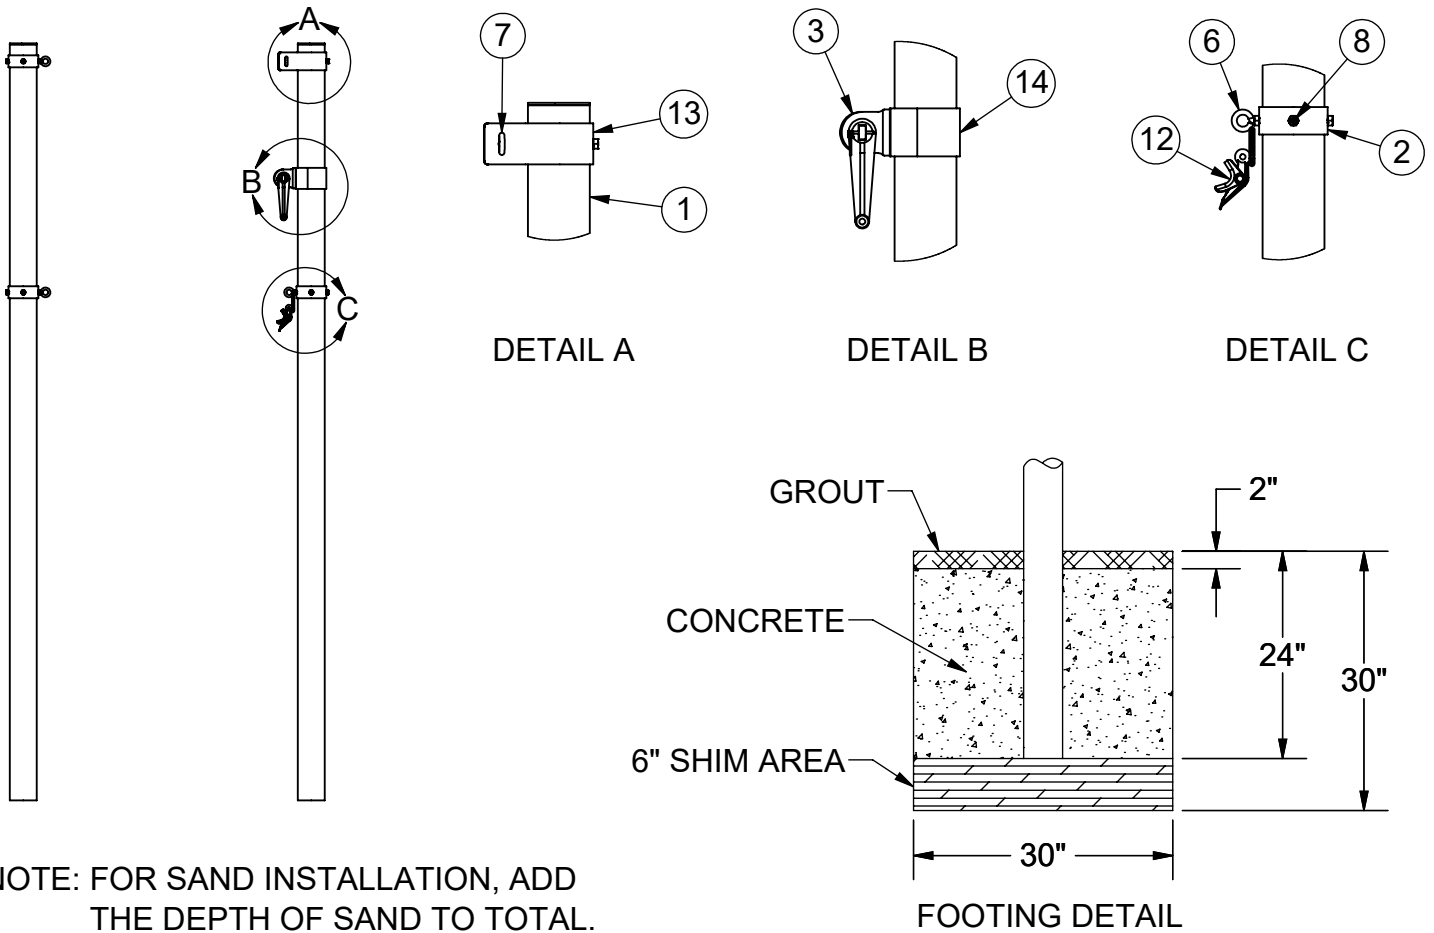

ITEM NO.	PART NUMBER	DESCRIPTION	QTY.
1	W2217GPOST	4-1/2" O.D. GAME POST AND CAP	2
2	GP412ADJC	4-1/2" ID MOVABLE COLLAR	3
3	8321NT	NET TIGHTENER WITH REMOVABLE HANDLE	1
4	HWHB51634	5/16" x 3/4" HEX BOLT	2
5	HWFLWA516	5/16" USS FLAT WASHER	2
6	HWEB381	3/8" x 1" TURNED EYE BOLT	3
7	HWEB382	3/8" x 2" TURNED EYE BOLT	1
8	HWSCSS3858	3/8"-16 x 5/8" STAINLESS STEEL SET SCREW	8
9	HWFLWA38	3/8" USS FLAT WASHER	1
10	HWLN38	3/8" NYLOK NUT ZINC	1
11	VCIPULLEY	SIDE COLLAR PULLEY	1
12	604-044	ROPE CLAMP WITH S-HOOK	1
13	CINETSIDE412	SIDE PULLEY COLLAR	1
14	CINETCOL412	ADJUSTABLE NET COLLAR	1

NOTE: FOR SAND INSTALLATION, ADD THE DEPTH OF SAND TO TOTAL.

	Date: 5/4/23	PRODUCT NAME
	Rev:	4-1/2" O.D. HEAVY DUTY GAME POSTS
	Drawn: CW	MODEL NO.
	Sheet: 1 of 1	LA-AGP-4-SPEC