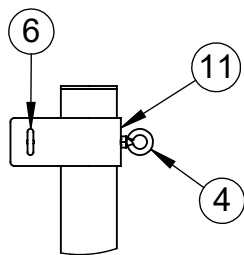

ITEM NO.	PART NUMBER	DESCRIPTION	QTY.
1	W2216GPOST	3-1/2" O.D. GAME POST AND CAP	1
2	8321NT	NET TIGHTENER WITH REMOVABLE HANDLE	1
3	HWHB51634	5/16" x 3/4" HEX BOLT	2
4	HWEB381	3/8" x 1" TURNED EYE BOLT	3
5	604-044	ROPE CLAMP WITH S-HOOK	1
6	HWEB382	3/8" x 2" TURNED EYE BOLT	1
7	HWFLWA38	3/8" FLAT WASHER	1
8	HWLN38	3/8" NYLOK NUT ZINC	1
9	VCIPULLEY	SIDE COLLAR PULLEY	1
10	HWFLWA516	5/16" USS FLAT WASHER	2
11	CINETSIDE312	SIDE PULLEY COLLAR	1
12	CINETCOL312	ADJUSTABLE NET COLLAR	1
13	GP312ADJC	3-1/2" I.D. SCH 40 ADJUSTABLE COLLAR	1
14	HWSCSS3858	3/8"-16 x 5/8" STAINLESS STEEL SET SCREW	2

DETAIL A

DETAIL B

DETAIL C

FOOTING DETAIL

NOTE: FOR SAND INSTALLATION, ADD THE DEPTH OF SAND TO TOTAL.

 <p>Steelcraft ELEMENTS FOR LIFE OUTSIDE®</p> <p>www.LASTEELCRAFT.com 1-800-371-2438</p>	Date: 5/16/23	PRODUCT NAME
	Rev:	HEAVY DUTY CENTER GAME POST
	Drawn: CW	MODEL NO.
	Sheet: 1 of 1	LA-AGP-3C-SPEC