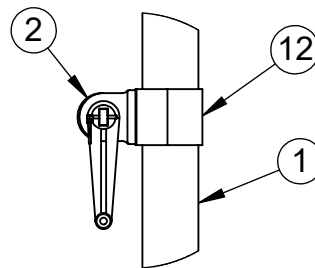

ITEM NO.	PART NUMBER	DESCRIPTION	QTY.
1	W2216GPOST	3-1/2" O.D. GAME POST AND CAP	1
2	8321NT	NET TIGHTENER WITH REMOVABLE HANDLE	1
3	HWHB51634	5/16" x 3/4" HEX BOLT	2
4	HWEB381	3/8" x 1" TURNED EYE BOLT	3
5	604-044	ROPE CLAMP WITH S-HOOK	1
6	HWEB382	3/8" x 2" TURNED EYE BOLT	1
7	HWFLWA38	3/8" FLAT WASHER	1
8	HWLN38	3/8" NYLOK NUT ZINC	1
9	VCIPULLEY	SIDE COLLAR PULLEY	1
10	HWFLWA516	5/16" USS FLAT WASHER	2
11	CINETSIDE312	SIDE PULLEY COLLAR	1
12	CINETCOL312	ADJUSTABLE NET COLLAR	1
13	GP312ADJC	3-1/2" I.D. SCH 40 ADJUSTABLE COLLAR	1
14	HWSCSS3858	3/8"-16 x 5/8" STAINLESS STEEL SET SCREW	2

DETAIL A

DETAIL B

DETAIL C

FOOTING DETAIL

NOTE: FOR SAND INSTALLATION, ADD THE DEPTH OF SAND TO TOTAL.

 <p>Steelcraft ELEMENTS FOR LIFE OUTSIDE®</p> <p>www.LASTEELCRAFT.com 1-800-371-2438</p>	Date: 5/16/23	PRODUCT NAME
	Rev:	HEAVY DUTY CENTER GAME POST
	Drawn: CW	MODEL NO.
	Sheet: 1 of 1	LA-AGP-3C-SPEC