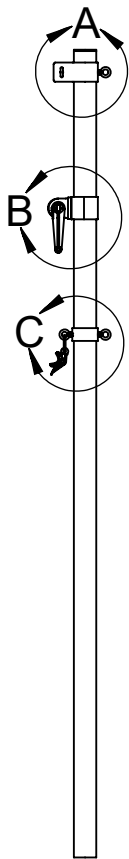

ITEM NO.	PART NUMBER	DESCRIPTION	QTY.
1	W2216GPOST	3-1/2" O.D. GAME POST AND CAP	1
2	8321NT	NET TIGHTENER WITH REMOVABLE HANDLE	1
3	HWHB51634	5/16" x 3/4" HEX BOLT	2
4	HWEB381	3/8" x 1" TURNED EYE BOLT	3
5	604-044	ROPE CLAMP WITH S-HOOK	1
6	HWEB382	3/8" x 2" TURNED EYE BOLT	1
7	HWFLWA38	3/8" FLAT WASHER	1
8	HWLN38	3/8" NYLOK NUT ZINC	1
9	VCIPULLEY	SIDE COLLAR PULLEY	1
10	HWFLWA516	5/16" USS FLAT WASHER	2
11	CINETSIDE312	SIDE PULLEY COLLAR	1
12	CINETCOL312	ADJUSTABLE NET COLLAR	1
13	GP312ADJC	3-1/2" I.D. SCH 40 ADJUSTABLE COLLAR	1
14	HWSCSS3858	3/8"-16 x 5/8" STAINLESS STEEL SET SCREW	2

DETAIL A

DETAIL B

DETAIL C

FOOTING DETAIL

NOTE: FOR SAND INSTALLATION, ADD THE DEPTH OF SAND TO TOTAL.

 <p>Steelcraft ELEMENTS FOR LIFE OUTSIDE®</p> <p>www.LASTEELCRAFT.com 1-800-371-2438</p>	Date: 5/16/23	PRODUCT NAME
	Rev:	HEAVY DUTY CENTER GAME POST
	Drawn: CW	MODEL NO.
	Sheet: 1 of 1	LA-AGP-3C-SPEC