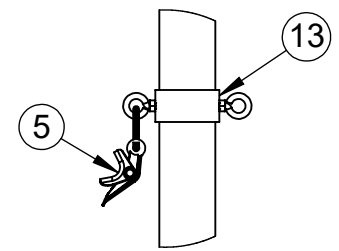

ITEM NO.	PART NUMBER	DESCRIPTION	QTY.
1	W2216GPOST	3-1/2" O.D. GAME POST AND CAP	1
2	8321NT	NET TIGHTENER WITH REMOVABLE HANDLE	1
3	HWHB51634	5/16" x 3/4" HEX BOLT	2
4	HWEB381	3/8" x 1" TURNED EYE BOLT	3
5	604-044	ROPE CLAMP WITH S-HOOK	1
6	HWEB382	3/8" x 2" TURNED EYE BOLT	1
7	HWFLWA38	3/8" FLAT WASHER	1
8	HWLN38	3/8" NYLOK NUT ZINC	1
9	VCIPULLEY	SIDE COLLAR PULLEY	1
10	HWFLWA516	5/16" USS FLAT WASHER	2
11	CINETSIDE312	SIDE PULLEY COLLAR	1
12	CINETCOL312	ADJUSTABLE NET COLLAR	1
13	GP312ADJC	3-1/2" I.D. SCH 40 ADJUSTABLE COLLAR	1
14	HWSCSS3858	3/8"-16 x 5/8" STAINLESS STEEL SET SCREW	2

DETAIL A

DETAIL B

DETAIL C

FOOTING DETAIL

NOTE: FOR SAND INSTALLATION, ADD THE DEPTH OF SAND TO TOTAL.

 <p>Steelcraft ELEMENTS FOR LIFE OUTSIDE®</p> <p>www.LASTEELCRAFT.com 1-800-371-2438</p>	Date: 5/16/23	PRODUCT NAME
	Rev:	HEAVY DUTY CENTER GAME POST
	Drawn: CW	MODEL NO.
	Sheet: 1 of 1	LA-AGP-3C-SPEC