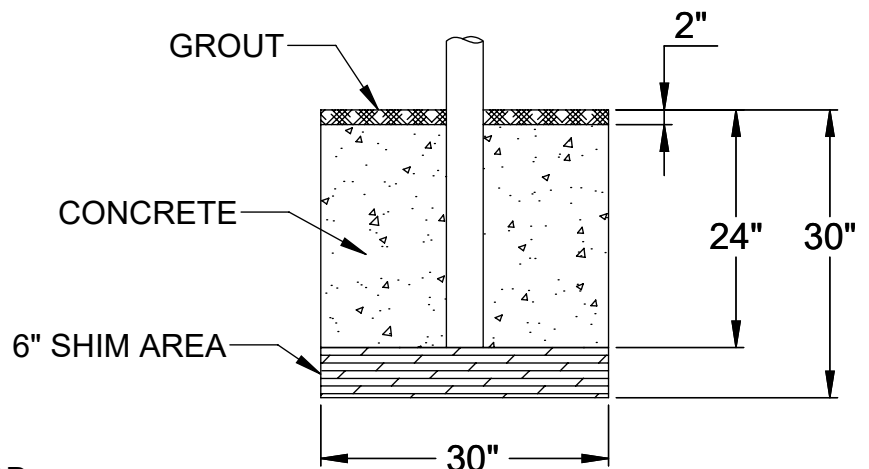

ITEM NO.	PART NUMBER	DESCRIPTION	QTY.
1	W2216GPOST	3-1/2" O.D. GAME POST AND CAP	1
2	8321NT	NET TIGHTENER WITH REMOVABLE HANDLE	1
3	HWHB51634	5/16" x 3/4" HEX BOLT	2
4	HWEB381	3/8" x 1" TURNED EYE BOLT	3
5	604-044	ROPE CLAMP WITH S-HOOK	1
6	HWEB382	3/8" x 2" TURNED EYE BOLT	1
7	HWFLWA38	3/8" FLAT WASHER	1
8	HWLN38	3/8" NYLOK NUT ZINC	1
9	VCIPULLEY	SIDE COLLAR PULLEY	1
10	HWFLWA516	5/16" USS FLAT WASHER	2
11	CINETSIDE312	SIDE PULLEY COLLAR	1
12	CINETCOL312	ADJUSTABLE NET COLLAR	1
13	GP312ADJC	3-1/2" I.D. SCH 40 ADJUSTABLE COLLAR	1
14	HWSCSS3858	3/8"-16 x 5/8" STAINLESS STEEL SET SCREW	2

DETAIL A

DETAIL B

DETAIL C

FOOTING DETAIL

NOTE: FOR SAND INSTALLATION, ADD THE DEPTH OF SAND TO TOTAL.

 <p>Steelcraft ELEMENTS FOR LIFE OUTSIDE®</p> <p>www.LASTEELCRAFT.com 1-800-371-2438</p>	Date: 5/16/23	PRODUCT NAME
	Rev:	HEAVY DUTY CENTER GAME POST
	Drawn: CW	MODEL NO.
	Sheet: 1 of 1	LA-AGP-3C-SPEC