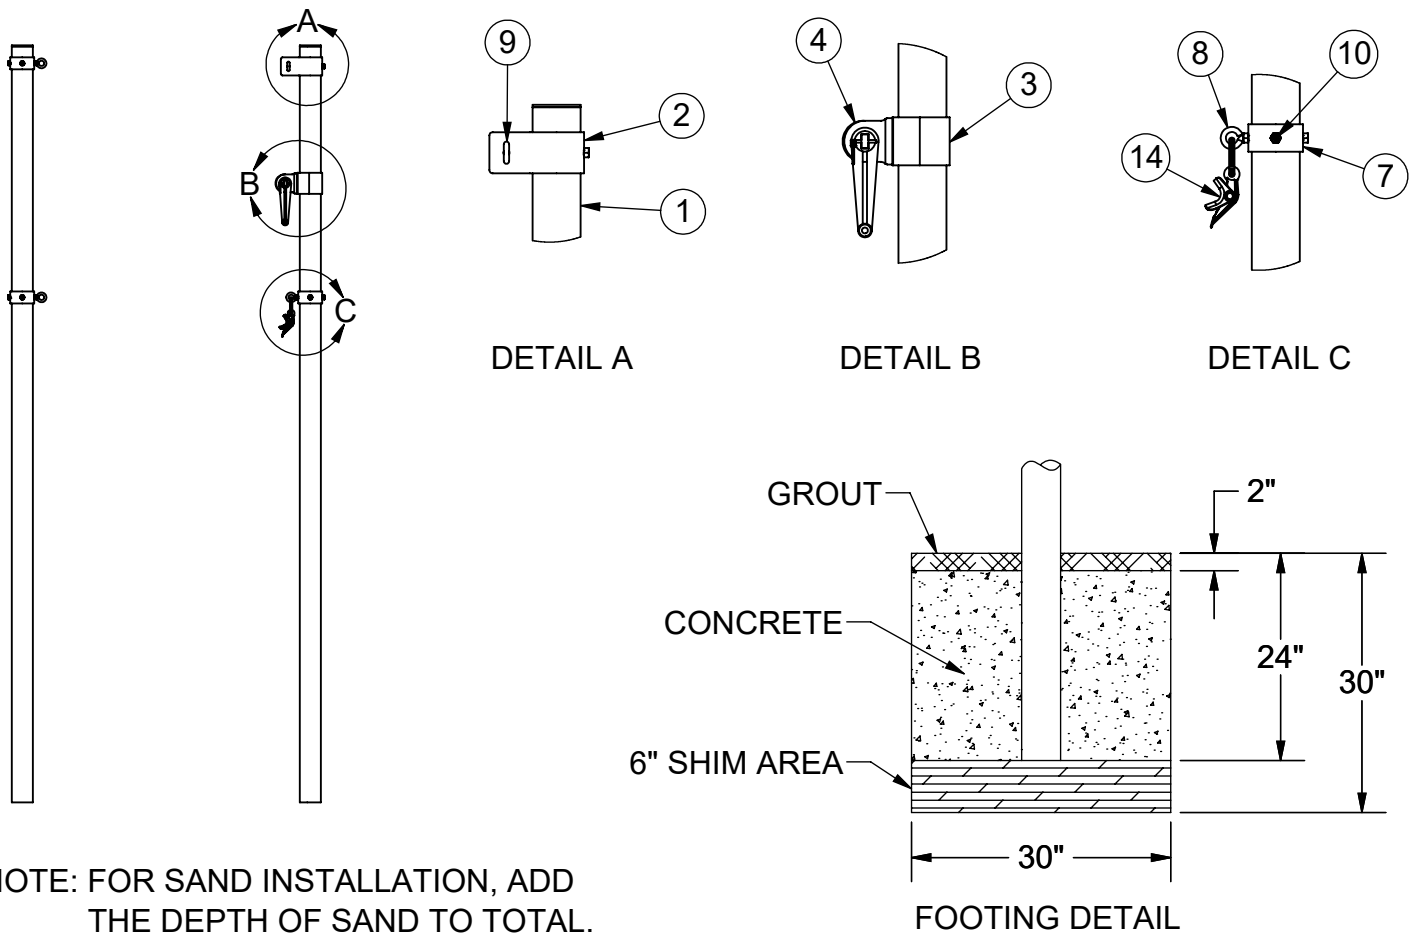

ITEM NO.	PART NUMBER	DESCRIPTION	QTY.
1	W2216GPOST	3-1/2" O.D. GAME POST AND CAP	2
2	CINETSIDE312	SIDE PULLEY COLLAR	1
3	CINETCOL312	ADJUSTABLE NET COLLAR	1
4	8321NT	NET TIGHTENER WITH REMOVABLE HANDLE	1
5	HWHB51634	5/16" x 3/4" HEX BOLT	2
6	HWFLWA516	5/16" USS FLAT WASHER	2
7	GP312ADJC	3-1/2" I.D. SCH 40 ADJUSTABLE COLLAR	3
8	HWEB381	3/8" x 1" TURNED EYE BOLT	3
9	HWEB382	3/8" x 2" TURNED EYE BOLT	1
10	HWSCSS3858	3/8"-16 x 5/8" STAINLESS STEEL SET SCREW	8
11	HWFLWA38	3/8" USS FLAT WASHER	1
12	HWLN38	3/8" NYLOK NUT ZINC	1
13	VCIPULLEY	SIDE COLLAR PULLEY	1
14	604-044	ROPE CLAMP WITH S-HOOK	1

NOTE: FOR SAND INSTALLATION, ADD THE DEPTH OF SAND TO TOTAL.

<p>www.LASTEELCRAFT.com 1-800-371-2438</p>	Date: 5/3/23	PRODUCT NAME
	Rev:	3-1/2" O.D. HEAVY DUTY GAME POSTS
	Drawn: CW	MODEL NO.
	Sheet: 1 of 1	LA-AGP-3-SPEC