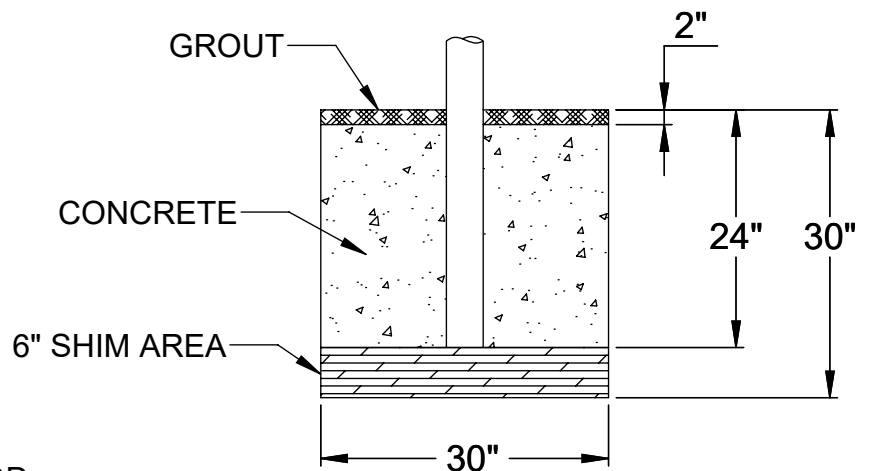

ITEM NO.	PART NUMBER	DESCRIPTION	QTY.
1	W2214GPOST	2-7/8" O.D. GAME POST AND CAP	1
2	8321NT	NET TIGHTENER WITH REMOVABLE HANDLE	1
3	HWHB51634	5/16" x 3/4" HEX BOLT	2
4	HWEB381	3/8" x 1" TURNED EYE BOLT	3
5	604-044	ROPE CLAMP WITH S-HOOK	1
6	HWEB382	3/8" x 2" TURNED EYE BOLT	1
7	HWFLWA38	3/8" FLAT WASHER	1
8	HWLN38	3/8" NYLOK NUT ZINC	1
9	VCIPULLEY	SIDE COLLAR PULLEY	1
10	HWFLWA516	5/16" USS FLAT WASHER	2
11	CINETSIDE278	SIDE PULLEY COLLAR	1
12	CINETCOL278	ADJUSTABLE NET COLLAR	1
13	GP278ADJC	ADJUSTABLE COLLAR FITS 2-7/8" O.D. POST	1
14	HWSCSS3858	3/8"-16 x 5/8" STAINLESS STEEL SET SCREW	2

DETAIL A

DETAIL B

DETAIL C

FOOTING DETAIL

NOTE: FOR SAND INSTALLATION, ADD THE DEPTH OF SAND TO TOTAL.

 <p>www.LASTEELCRAFT.com 1-800-371-2438</p>	Date: 5/16/23	PRODUCT NAME
	Rev:	HEAVY DUTY CENTER GAME POST
	Drawn: CW	MODEL NO.
	Sheet: 1 of 1	LA-AGP-25C-SPEC