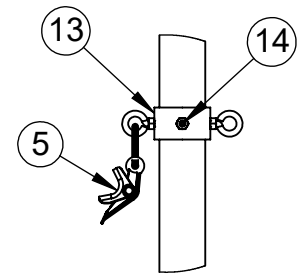

ITEM NO.	PART NUMBER	DESCRIPTION	QTY.
1	W2214GPOST	2-7/8" O.D. GAME POST AND CAP	1
2	8321NT	NET TIGHTENER WITH REMOVABLE HANDLE	1
3	HWHB51634	5/16" x 3/4" HEX BOLT	2
4	HWEB381	3/8" x 1" TURNED EYE BOLT	3
5	604-044	ROPE CLAMP WITH S-HOOK	1
6	HWEB382	3/8" x 2" TURNED EYE BOLT	1
7	HWFLWA38	3/8" FLAT WASHER	1
8	HWLN38	3/8" NYLOK NUT ZINC	1
9	VCIPULLEY	SIDE COLLAR PULLEY	1
10	HWFLWA516	5/16" USS FLAT WASHER	2
11	CINETSIDE278	SIDE PULLEY COLLAR	1
12	CINETCOL278	ADJUSTABLE NET COLLAR	1
13	GP278ADJC	ADJUSTABLE COLLAR FITS 2-7/8" O.D. POST	1
14	HWSCSS3858	3/8"-16 x 5/8" STAINLESS STEEL SET SCREW	2

DETAIL A

DETAIL B

DETAIL C

FOOTING DETAIL

NOTE: FOR SAND INSTALLATION, ADD THE DEPTH OF SAND TO TOTAL.

 <p>www.LASTEELCRAFT.com 1-800-371-2438</p>	Date: 5/16/23	PRODUCT NAME
	Rev:	HEAVY DUTY CENTER GAME POST
	Drawn: CW	MODEL NO.
	Sheet: 1 of 1	LA-AGP-25C-SPEC