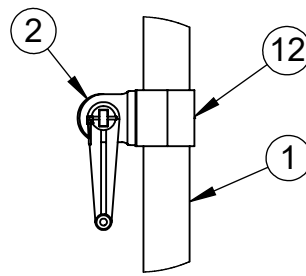

ITEM NO.	PART NUMBER	DESCRIPTION	QTY.
1	W2214GPOST	2-7/8" O.D. GAME POST AND CAP	1
2	8321NT	NET TIGHTENER WITH REMOVABLE HANDLE	1
3	HWHB51634	5/16" x 3/4" HEX BOLT	2
4	HWEB381	3/8" x 1" TURNED EYE BOLT	3
5	604-044	ROPE CLAMP WITH S-HOOK	1
6	HWEB382	3/8" x 2" TURNED EYE BOLT	1
7	HWFLWA38	3/8" FLAT WASHER	1
8	HWLN38	3/8" NYLOK NUT ZINC	1
9	VCIPULLEY	SIDE COLLAR PULLEY	1
10	HWFLWA516	5/16" USS FLAT WASHER	2
11	CINETSIDE278	SIDE PULLEY COLLAR	1
12	CINETCOL278	ADJUSTABLE NET COLLAR	1
13	GP278ADJC	ADJUSTABLE COLLAR FITS 2-7/8" O.D. POST	1
14	HWSCSS3858	3/8"-16 x 5/8" STAINLESS STEEL SET SCREW	2

DETAIL A

DETAIL B

DETAIL C

FOOTING DETAIL

NOTE: FOR SAND INSTALLATION, ADD THE DEPTH OF SAND TO TOTAL.

 <p>www.LASTEELCRAFT.com 1-800-371-2438</p>	Date: 5/16/23	PRODUCT NAME
	Rev:	HEAVY DUTY CENTER GAME POST
	Drawn: CW	MODEL NO.
	Sheet: 1 of 1	LA-AGP-25C-SPEC