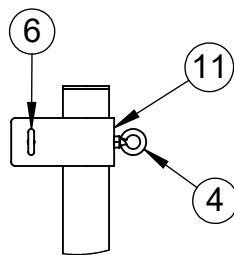

ITEM NO.	PART NUMBER	DESCRIPTION	QTY.
1	W2214GPOST	2-7/8" O.D. GAME POST AND CAP	1
2	8321NT	NET TIGHTENER WITH REMOVABLE HANDLE	1
3	HWHB51634	5/16" x 3/4" HEX BOLT	2
4	HWEB381	3/8" x 1" TURNED EYE BOLT	3
5	604-044	ROPE CLAMP WITH S-HOOK	1
6	HWEB382	3/8" x 2" TURNED EYE BOLT	1
7	HWFLWA38	3/8" FLAT WASHER	1
8	HWLN38	3/8" NYLOK NUT ZINC	1
9	VCIPULLEY	SIDE COLLAR PULLEY	1
10	HWFLWA516	5/16" USS FLAT WASHER	2
11	CINETSIDE278	SIDE PULLEY COLLAR	1
12	CINETCOL278	ADJUSTABLE NET COLLAR	1
13	GP278ADJC	ADJUSTABLE COLLAR FITS 2-7/8" O.D. POST	1
14	HWSCSS3858	3/8"-16 x 5/8" STAINLESS STEEL SET SCREW	2

DETAIL A

DETAIL B

DETAIL C

FOOTING DETAIL

NOTE: FOR SAND INSTALLATION, ADD THE DEPTH OF SAND TO TOTAL.

 <p>www.LASTEELCRAFT.com 1-800-371-2438</p>	Date: 5/16/23	PRODUCT NAME
	Rev:	HEAVY DUTY CENTER GAME POST
	Drawn: CW	MODEL NO.
	Sheet: 1 of 1	LA-AGP-25C-SPEC