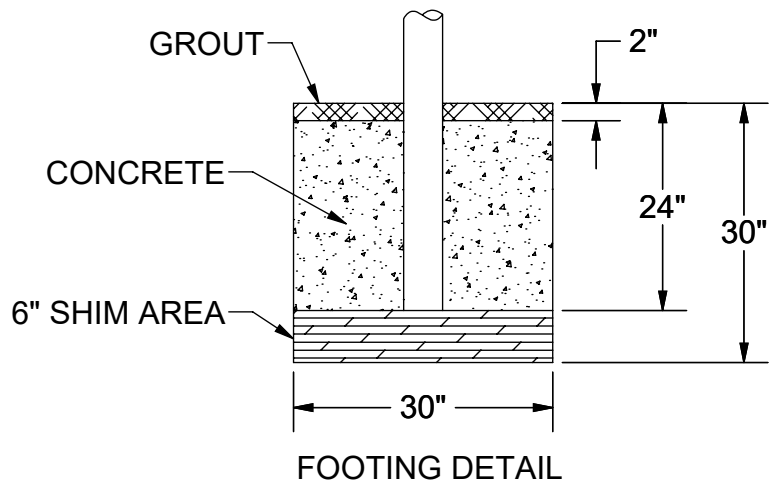

ITEM NO.	PART NUMBER	DESCRIPTION	QTY.
1	W2214GPOST	2-7/8" O.D. GAME POST AND CAP	2
2	CINETSIDE278	SIDE PULLEY COLLAR	1
3	CINETCOL278	ADJUSTABLE NET COLLAR	1
4	8321NT	NET TIGHTENER WITH REMOVABLE HANDLE	1
5	HWHB51634	5/16" x 3/4" HEX BOLT	2
6	GP278ADJC	ADJUSTABLE COLLAR FITS 2-7/8" O.D. POST	3
7	HWSCSS3858	3/8"-16 x 5/8" SS SET SCREW	8
8	HWEB381	3/8" x 1" TURNED EYE BOLT	3
9	604-044	ROPE CLAMP WITH S-HOOK	1
10	HWEB382	3/8" x 2" TURNED EYE BOLT	1
11	HWFLWA38	3/8" FLAT WASHER	1
12	HWLN38	3/8" NYLOK NUT ZINC	1
13	VCIPULLEY	SIDE COLLAR PULLEY	1
14	HWFLWA516	5/16" USS FLAT WASHER	2

DETAIL A

DETAIL B

DETAIL C

NOTE: FOR SAND INSTALLATION, ADD THE DEPTH OF SAND TO TOTAL.

Date: 5/3/23

Rev:

Drawn: CW

Sheet: 1 of 1

PRODUCT NAME

2-7/8" O.D. HEAVY DUTY GAME POSTS

MODEL NO.

LA-AGP-25-SPEC