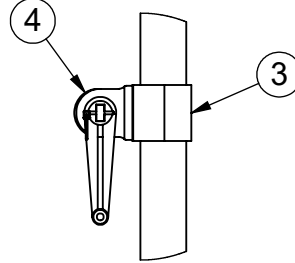

ITEM NO.	PART NUMBER	DESCRIPTION	QTY.
1	W2214GPOST	2-7/8" O.D. GAME POST AND CAP	2
2	CINETSIDE278	SIDE PULLEY COLLAR	1
3	CINETCOL278	ADJUSTABLE NET COLLAR	1
4	8321NT	NET TIGHTENER WITH REMOVABLE HANDLE	1
5	HWHB51634	5/16" x 3/4" HEX BOLT	2
6	GP278ADJC	ADJUSTABLE COLLAR FITS 2-7/8" O.D. POST	3
7	HWSCSS3858	3/8"-16 x 5/8" SS SET SCREW	8
8	HWEB381	3/8" x 1" TURNED EYE BOLT	3
9	604-044	ROPE CLAMP WITH S-HOOK	1
10	HWEB382	3/8" x 2" TURNED EYE BOLT	1
11	HWFLWA38	3/8" FLAT WASHER	1
12	HWLN38	3/8" NYLOK NUT ZINC	1
13	VCIPULLEY	SIDE COLLAR PULLEY	1
14	HWFLWA516	5/16" USS FLAT WASHER	2

DETAIL A

DETAIL B

DETAIL C

NOTE: FOR SAND INSTALLATION, ADD THE DEPTH OF SAND TO TOTAL.

Date: 5/3/23

Rev:

Drawn: CW

Sheet: 1 of 1

PRODUCT NAME

2-7/8" O.D. HEAVY DUTY GAME POSTS

MODEL NO.

LA-AGP-25-SPEC