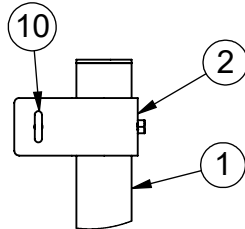

ITEM NO.	PART NUMBER	DESCRIPTION	QTY.
1	W2214GPOST	2-7/8" O.D. GAME POST AND CAP	2
2	CINETSIDE278	SIDE PULLEY COLLAR	1
3	CINETCOL278	ADJUSTABLE NET COLLAR	1
4	8321NT	NET TIGHTENER WITH REMOVABLE HANDLE	1
5	HWHB51634	5/16" x 3/4" HEX BOLT	2
6	GP278ADJC	ADJUSTABLE COLLAR FITS 2-7/8" O.D. POST	3
7	HWSCSS3858	3/8"-16 x 5/8" SS SET SCREW	8
8	HWEB381	3/8" x 1" TURNED EYE BOLT	3
9	604-044	ROPE CLAMP WITH S-HOOK	1
10	HWEB382	3/8" x 2" TURNED EYE BOLT	1
11	HWFLWA38	3/8" FLAT WASHER	1
12	HWLN38	3/8" NYLOK NUT ZINC	1
13	VCIPULLEY	SIDE COLLAR PULLEY	1
14	HWFLWA516	5/16" USS FLAT WASHER	2

DETAIL A

DETAIL B

DETAIL C

NOTE: FOR SAND INSTALLATION, ADD THE DEPTH OF SAND TO TOTAL.

Date: 5/3/23

Rev:

Drawn: CW

Sheet: 1 of 1

PRODUCT NAME

2-7/8" O.D. HEAVY DUTY GAME POSTS

MODEL NO.

LA-AGP-25-SPEC