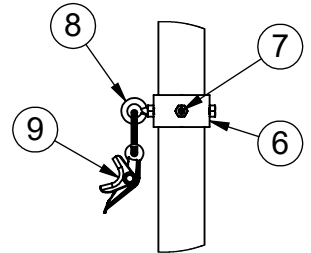

ITEM NO.	PART NUMBER	DESCRIPTION	QTY.
1	W2214GPOST	2-7/8" O.D. GAME POST AND CAP	2
2	CINETSIDE278	SIDE PULLEY COLLAR	1
3	CINETCOL278	ADJUSTABLE NET COLLAR	1
4	8321NT	NET TIGHTENER WITH REMOVABLE HANDLE	1
5	HWHB51634	5/16" x 3/4" HEX BOLT	2
6	GP278ADJC	ADJUSTABLE COLLAR FITS 2-7/8" O.D. POST	3
7	HWSCSS3858	3/8"-16 x 5/8" SS SET SCREW	8
8	HWEB381	3/8" x 1" TURNED EYE BOLT	3
9	604-044	ROPE CLAMP WITH S-HOOK	1
10	HWEB382	3/8" x 2" TURNED EYE BOLT	1
11	HWFLWA38	3/8" FLAT WASHER	1
12	HWLN38	3/8" NYLOK NUT ZINC	1
13	VCIPULLEY	SIDE COLLAR PULLEY	1
14	HWFLWA516	5/16" USS FLAT WASHER	2

DETAIL A

DETAIL B

DETAIL C

NOTE: FOR SAND INSTALLATION, ADD THE DEPTH OF SAND TO TOTAL.

Date: 5/3/23

Rev:

Drawn: CW

Sheet: 1 of 1

PRODUCT NAME

2-7/8" O.D. HEAVY DUTY GAME POSTS

MODEL NO.

LA-AGP-25-SPEC