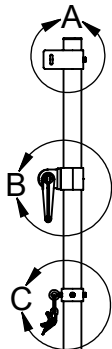

ITEM NO.	PART NUMBER	DESCRIPTION	QTY.
1	W2214GPOST	2-7/8" O.D. GAME POST AND CAP	2
2	CINETSIDE278	SIDE PULLEY COLLAR	1
3	CINETCOL278	ADJUSTABLE NET COLLAR	1
4	8321NT	NET TIGHTENER WITH REMOVABLE HANDLE	1
5	HWHB51634	5/16" x 3/4" HEX BOLT	2
6	GP278ADJC	ADJUSTABLE COLLAR FITS 2-7/8" O.D. POST	3
7	HWSCSS3858	3/8"-16 x 5/8" SS SET SCREW	8
8	HWEB381	3/8" x 1" TURNED EYE BOLT	3
9	604-044	ROPE CLAMP WITH S-HOOK	1
10	HWEB382	3/8" x 2" TURNED EYE BOLT	1
11	HWFLWA38	3/8" FLAT WASHER	1
12	HWLN38	3/8" NYLOK NUT ZINC	1
13	VCIPULLEY	SIDE COLLAR PULLEY	1
14	HWFLWA516	5/16" USS FLAT WASHER	2

DETAIL A

DETAIL B

DETAIL C

NOTE: FOR SAND INSTALLATION, ADD THE DEPTH OF SAND TO TOTAL.

Date: 5/3/23

Rev:

Drawn: CW

Sheet: 1 of 1

PRODUCT NAME

2-7/8" O.D. HEAVY DUTY GAME POSTS

MODEL NO.

LA-AGP-25-SPEC