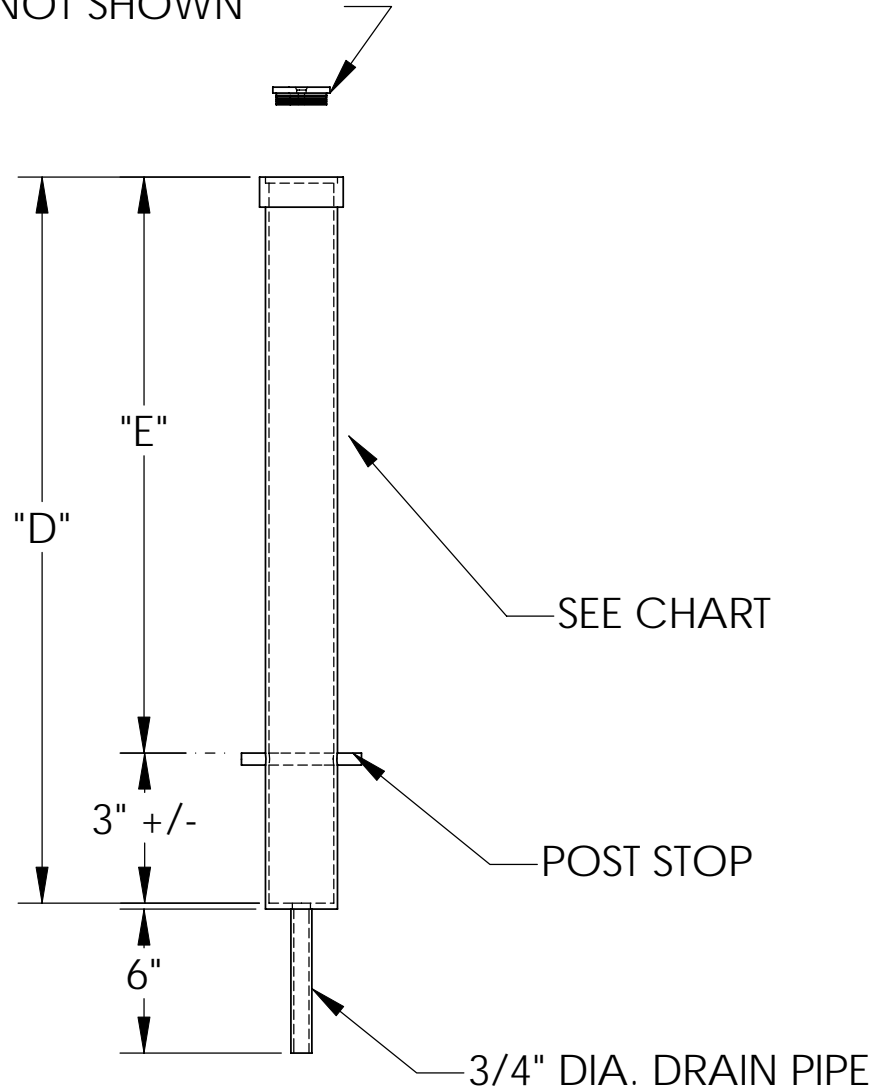

COMPRESSION
CAP w/ 3/8" DIA. BOLT
BOLT NOT SHOWN

| MODEL NO. | POST SIZE (O.D) | SLEEVE SIZE (O.D) | "D" | "E" | FOOTING DIAM. (O.D.) | FOOTING DEPTH |
|-----------|-----------------|-------------------|-----|-----|----------------------|---------------|
| 238-E | 2-3/8" | 2-7/8" | 21" | 18" | 16" | 21" |
| 278-E | 2-7/8" | 3-1/2" | 27" | 24" | 16" | 27" |
| 350-E | 3-1/2" | 4" | 33" | 30" | 24" | 33" |
| 450-E | 4-1/2" | 5" | 39" | 36" | 30" | 39" |

NOTE: SPECIFICATIONS ARE SUBJECT TO CHANGE