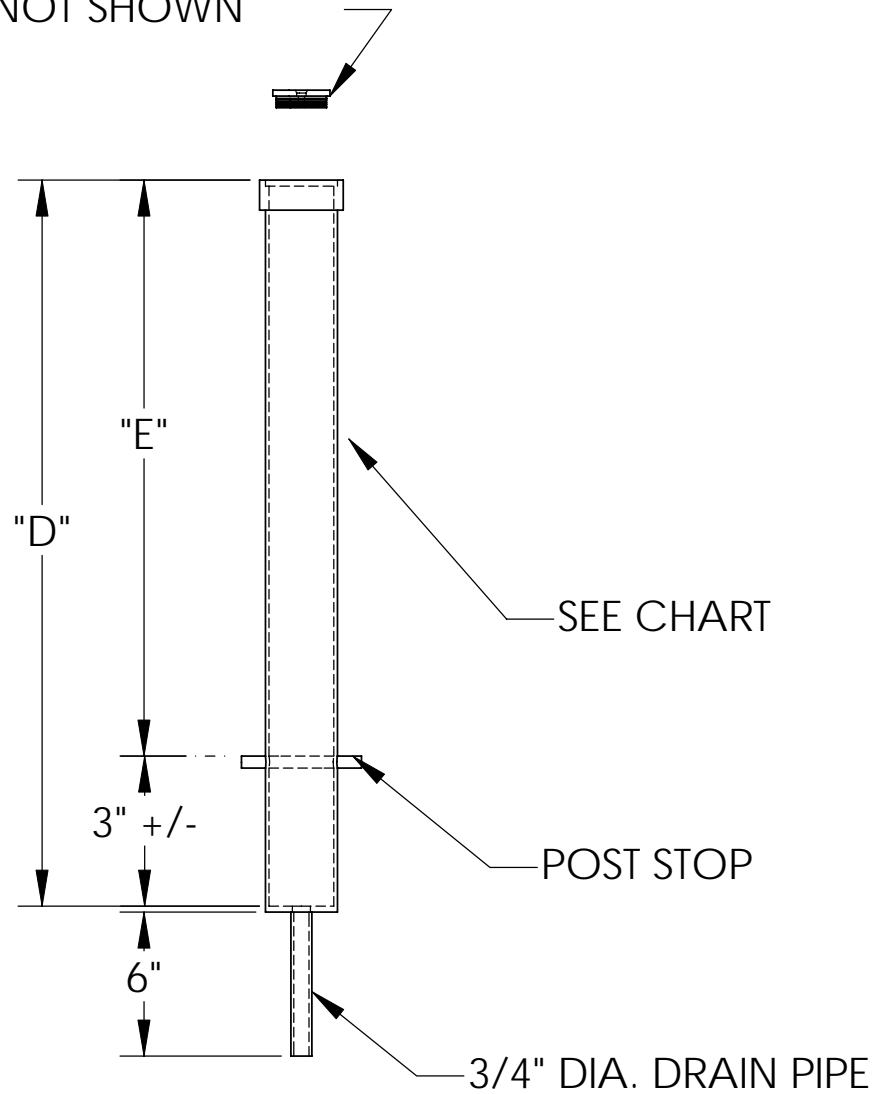

COMPRESSION
CAP w/ 3/8" DIA. BOLT
BOLT NOT SHOWN

MODEL NO.	POST SIZE (O.D)	SLEEVE SIZE (O.D)	"D"	"E"	FOOTING DIAM. (O.D.)	FOOTING DEPTH
238-E	2-3/8"	2-7/8"	21"	18"	16"	21"
278-E	2-7/8"	3-1/2"	27"	24"	16"	27"
350-E	3-1/2"	4"	33"	30"	24"	33"
450-E	4-1/2"	5"	39"	36"	30"	39"

NOTE: SPECIFICATIONS ARE SUBJECT TO CHANGE