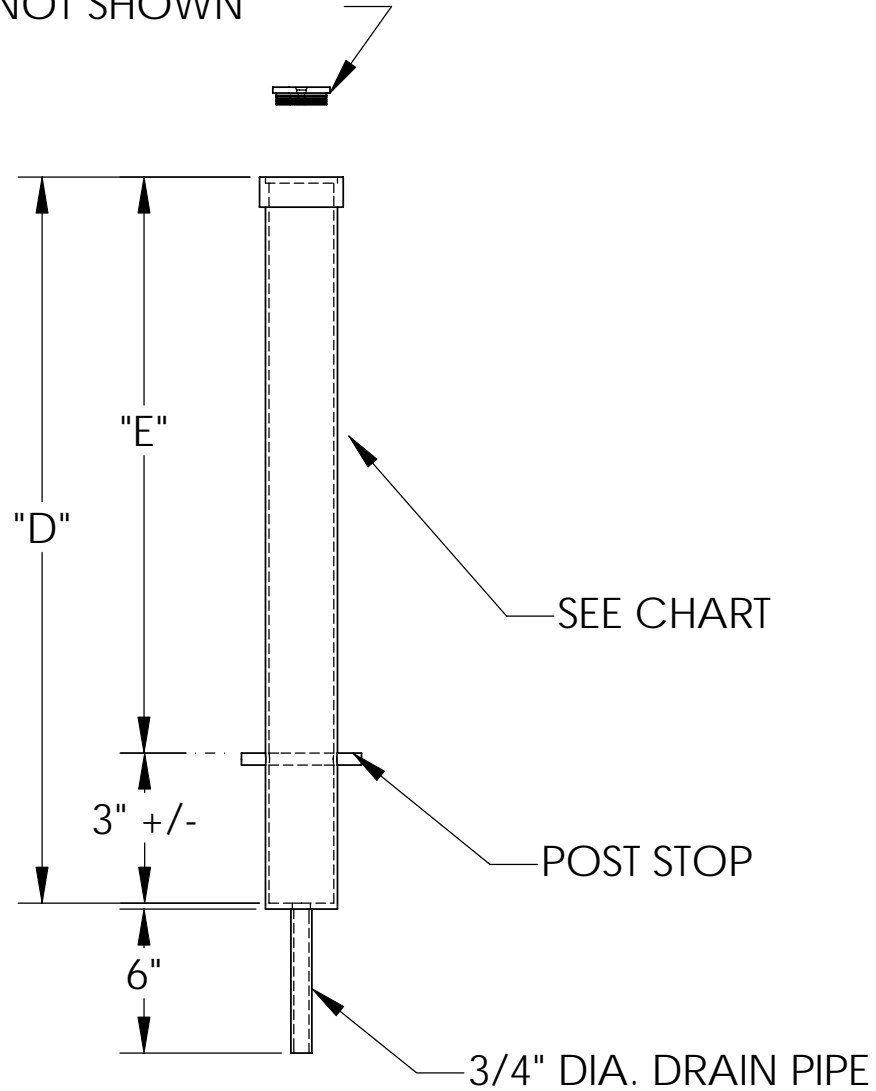

COMPRESSION  
CAP w/ 3/8" DIA. BOLT  
BOLT NOT SHOWN

MODEL NO.	POST SIZE (O.D)	SLEEVE SIZE (O.D)	"D"	"E"	FOOTING DIAM. (O.D.)	FOOTING DEPTH
238-E	2-3/8"	2-7/8"	21"	18"	16"	21"
278-E	2-7/8"	3-1/2"	27"	24"	16"	27"
350-E	3-1/2"	4"	33"	30"	24"	33"
450-E	4-1/2"	5"	39"	36"	30"	39"

**NOTE: SPECIFICATIONS ARE SUBJECT TO CHANGE**