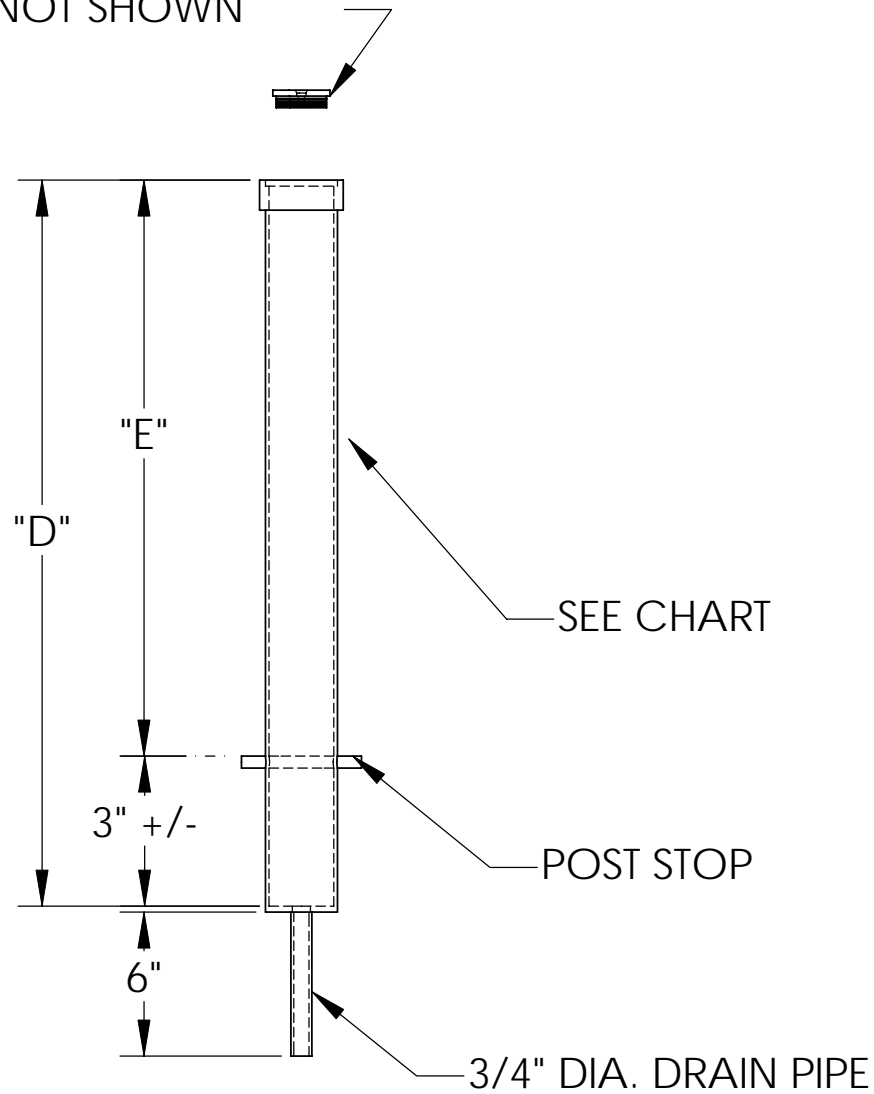

COMPRESSION  
CAP w/ 3/8" DIA. BOLT  
BOLT NOT SHOWN

MODEL NO.	POST SIZE (O.D)	SLEEVE SIZE (O.D)	"D"	"E"	FOOTING DIAM. (O.D.)	FOOTING DEPTH
238-E	2-3/8"	2-7/8"	21"	18"	16"	21"
278-E	2-7/8"	3-1/2"	27"	24"	16"	27"
350-E	3-1/2"	4"	33"	30"	24"	33"
450-E	4-1/2"	5"	39"	36"	30"	39"

**NOTE: SPECIFICATIONS ARE SUBJECT TO CHANGE**