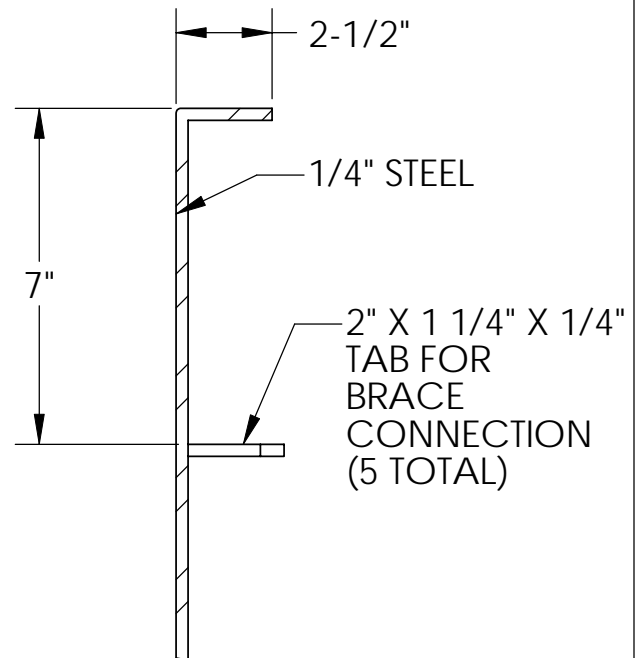

DO NOT SCALE DRAWING

NOTE: FINISH IS ELECTROSTATIC WHITE POWDER COAT

BACK VIEW

DETAIL B

DETAIL A

NOTE: SPECIFICATIONS ARE SUBJECT TO CHANGE