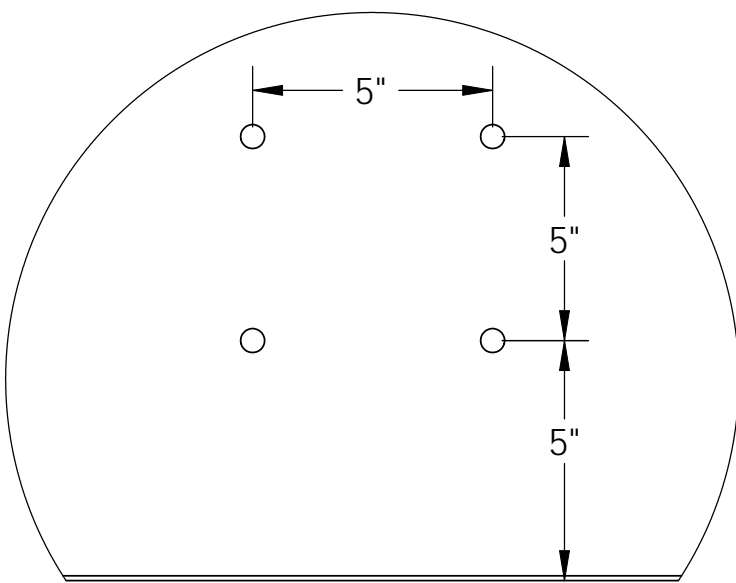

DO NOT SCALE DRAWING

NOTE: FINISH IS ELECTROSTATIC WHITE POWDER COAT

BACK VIEW

DETAIL B

DETAIL A

NOTE: SPECIFICATIONS ARE SUBJECT TO CHANGE