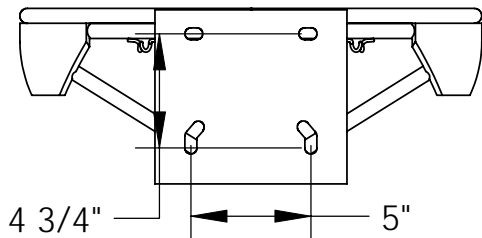

# STEELCRAFT PRODUCTS

P.O. Box 90365 - Pasadena, CA 91109  
PHN 626-798-7401 FAX 626-798-1482

MODEL  
TITAN 775-C  
BASKETBALL  
GOAL RIM

SHEET  
1 of 1

GOAL RIM WILL WITHSTAND 1000 lbs. BEFORE SUSTAINING PERMANENT BEND  
DOUBLE GOAL RIM WITH CHAIN NET  
PHOSPHATE TREATED THEN POWDER COATED OFFICAL ORANGE COLOR  
UNIVERSAL MOUNTING PATTERN  
WEIGHS 25 lbs.