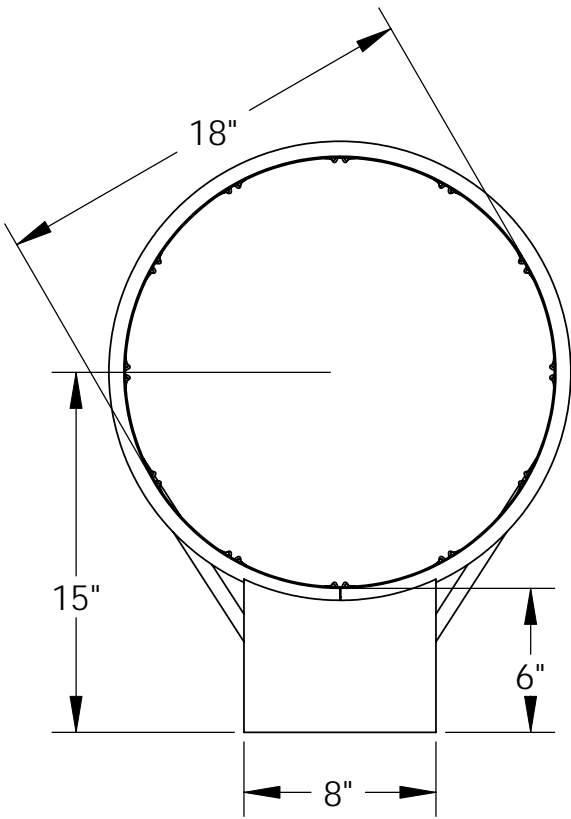

# STEELCRAFT PRODUCTS

P.O. Box 90365 - Pasadena, CA 91109  
PHN 626-798-7401 FAX 626-798-1482

MODEL  
TITAN 775-C  
BASKETBALL  
GOAL RIM

SHEET  
1 of 1

GOAL RIM WILL WITHSTAND 1000 lbs. BEFORE SUSTAINING PERMANENT BEND  
DOUBLE GOAL RIM WITH CHAIN NET  
PHOSPHATE TREATED THEN POWDER COATED OFFICAL ORANGE COLOR  
UNIVERSAL MOUNTING PATTERN  
WEIGHS 25 lbs.

**NOTE: SPECIFICATIONS ARE SUBJECT TO CHANGE**

DO NOT SCALE DRAWING

DATE: 6/30/06

DRAWN BY: AFS