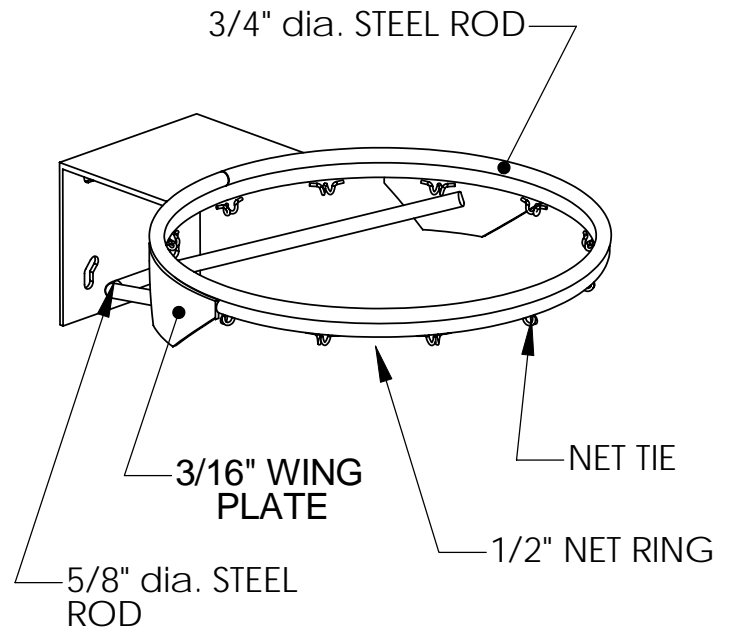

# STEELCRAFT PRODUCTS

P.O. Box 90365 - Pasadena, CA 91109  
PHN 626-798-7401 FAX 626-798-1482

MODEL  
TITAN 775-C  
BASKETBALL  
GOAL RIM

SHEET  
1 of 1

GOAL RIM WILL WITHSTAND 1000 lbs. BEFORE SUSTAINING PERMANENT BEND  
DOUBLE GOAL RIM WITH CHAIN NET  
PHOSPHATE TREATED THEN POWDER COATED OFFICAL ORANGE COLOR  
UNIVERSAL MOUNTING PATTERN  
WEIGHS 25 lbs.

**NOTE: SPECIFICATIONS ARE SUBJECT TO CHANGE**

DO NOT SCALE DRAWING

DATE: 6/30/06

DRAWN BY: AFS