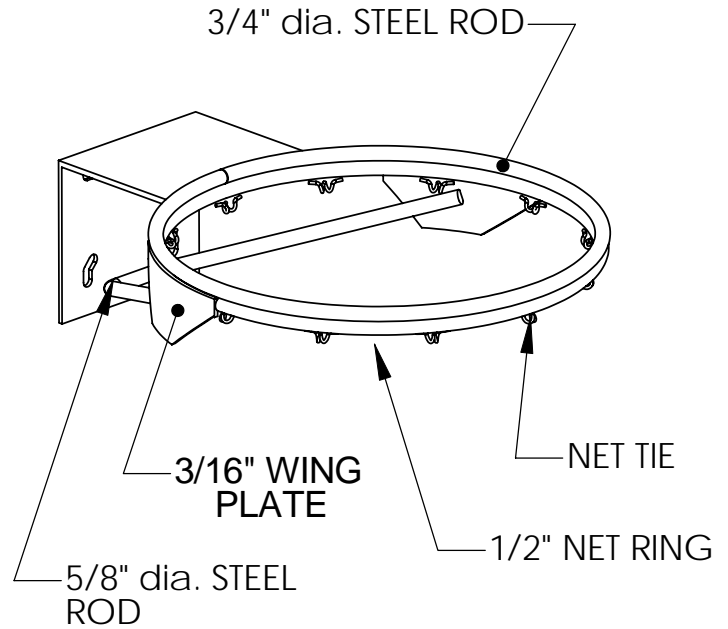

STEELCRAFT PRODUCTS

P.O. Box 90365 - Pasadena, CA 91109
PHN 626-798-7401 FAX 626-798-1482

MODEL
TITAN 775
BASKETBALL
GOAL RIM

SHEET
1 of 1

GOAL RIM WILL WITHSTAND 1000 lbs. BEFORE SUSTAINING PERMANENT BEND
DOUBLE GOAL RIM WITH NET TIES FOR ATTACHING NETS
PHOSPHATE TREATED THEN POWDER COATED OFFICAL ORANGE COLOR
UNIVERSAL MOUNTING PATTERN
WEIGHS 25 lbs.

NOTE: SPECIFICATIONS ARE SUBJECT TO CHANGE

DO NOT SCALE DRAWING

DATE: 6/30/06

DRAWN BY: AFS