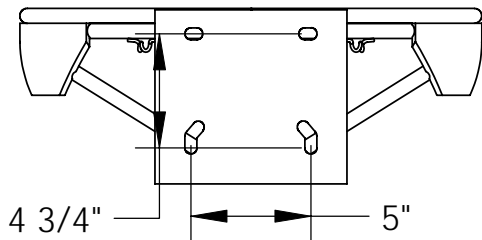

STEELCRAFT PRODUCTS

P.O. Box 90365 - Pasadena, CA 91109
PHN 626-798-7401 FAX 626-798-1482

MODEL
TITAN 775
BASKETBALL
GOAL RIM

SHEET
1 of 1

GOAL RIM WILL WITHSTAND 1000 lbs. BEFORE SUSTAINING PERMANENT BEND
DOUBLE GOAL RIM WITH NET TIES FOR ATTACHING NETS
PHOSPHATE TREATED THEN POWDER COATED OFFICAL ORANGE COLOR
UNIVERSAL MOUNTING PATTERN
WEIGHS 25 lbs.