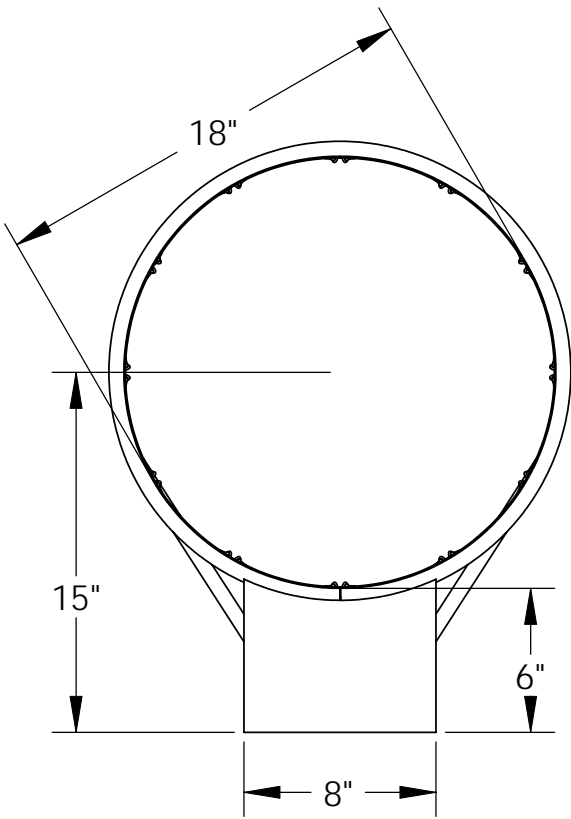

STEELCRAFT PRODUCTS

P.O. Box 90365 - Pasadena, CA 91109
PHN 626-798-7401 FAX 626-798-1482

MODEL
TITAN 775
BASKETBALL
GOAL RIM

SHEET
1 of 1

GOAL RIM WILL WITHSTAND 1000 lbs. BEFORE SUSTAINING PERMANENT BEND
DOUBLE GOAL RIM WITH NET TIES FOR ATTACHING NETS
PHOSPHATE TREATED THEN POWDER COATED OFFICAL ORANGE COLOR
UNIVERSAL MOUNTING PATTERN
WEIGHS 25 lbs.

NOTE: SPECIFICATIONS ARE SUBJECT TO CHANGE

DO NOT SCALE DRAWING

DATE: 6/30/06

DRAWN BY: AFS