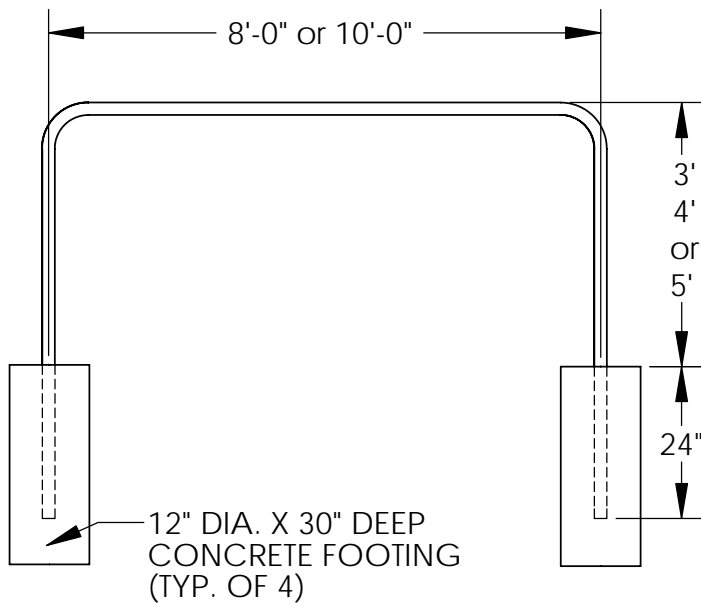

STEELCRAFT PRODUCTS

P.O. Box 90365 - Pasadena, CA 91103
PHN 626-798-7401 FAX 626-798-1482

MODEL
PLB
PARALLEL BARS

ELEVATION VIEW

SIDE VIEW

NOTE: SPECIFICATIONS ARE SUBJECT TO CHANGE

DO NOT SCALE DRAWING

DATE: 9/13/07