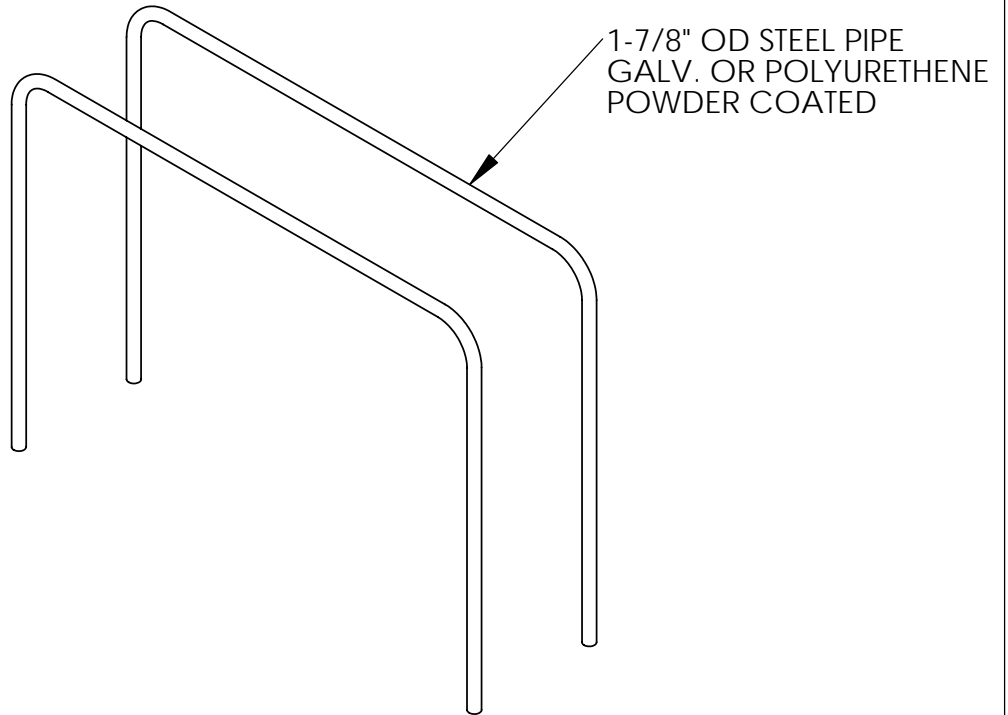

STEELCRAFT PRODUCTS

P.O. Box 90365 - Pasadena, CA 91103
PHN 626-798-7401 FAX 626-798-1482

MODEL
PLB
PARALLEL BARS

ELEVATION VIEW

SIDE VIEW

NOTE: SPECIFICATIONS ARE SUBJECT TO CHANGE

DO NOT SCALE DRAWING

DATE: 9/13/07

DRAWN BY: AFS