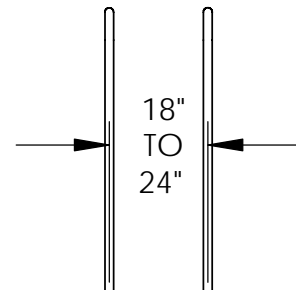

STEELCRAFT PRODUCTS

P.O. Box 90365 - Pasadena, CA 91103
PHN 626-798-7401 FAX 626-798-1482

MODEL
PLB
PARALLEL BARS

ELEVATION VIEW

SIDE VIEW

NOTE: SPECIFICATIONS ARE SUBJECT TO CHANGE

DO NOT SCALE DRAWING

DATE: 9/13/07