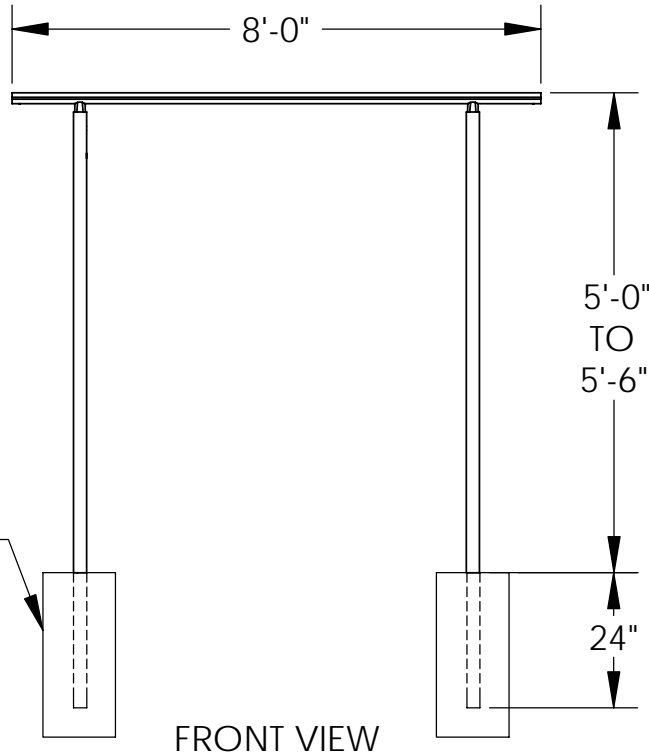

STEELCRAFT PRODUCTS

P.O. Box 90365 - Pasadena, CA 91103
PHN 626-798-7401 FAX 626-798-1482

MODEL
PB-58
PARALLEL BARS

12" DIA. X 30" DEEP
CONC. FOOTING (TYP.)
* SUPPLIED BY OTHERS

NOTE: SPECIFICATIONS ARE SUBJECT TO CHANGE

DO NOT SCALE DRAWING

DATE: 11/8/05

DRAWN BY: AFS