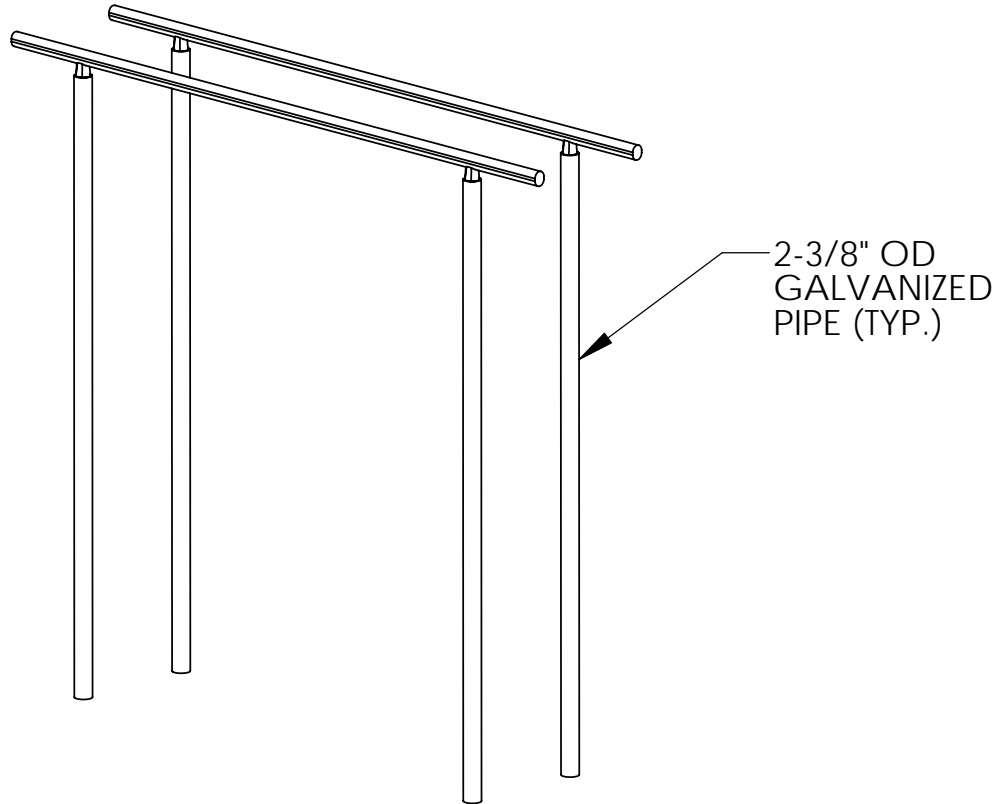

STEELCRAFT PRODUCTS

P.O. Box 90365 - Pasadena, CA 91103
PHN 626-798-7401 FAX 626-798-1482

MODEL
PB-58
PARALLEL BARS

12" DIA. X 30" DEEP
CONC. FOOTING (TYP.)
* SUPPLIED BY OTHERS

NOTE: SPECIFICATIONS ARE SUBJECT TO CHANGE

DO NOT SCALE DRAWING

DATE: 11/8/05

DRAWN BY: AFS