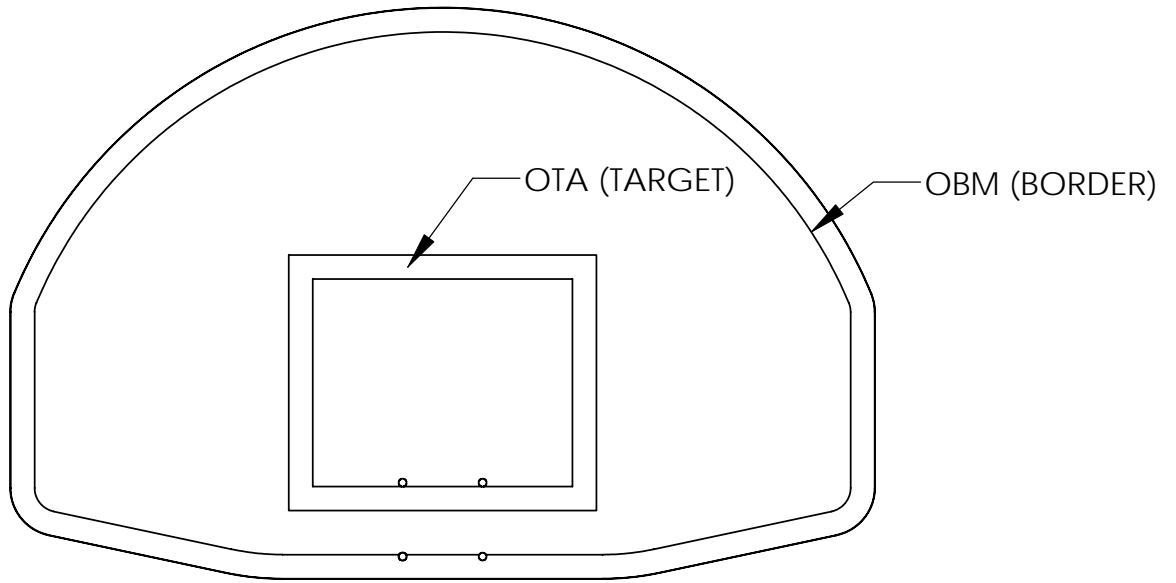

# STEELCRAFT PRODUCTS

P.O. Box 90365 - Pasadena, CA 91109  
PHN 626-798-7401 FAX 626-798-1482

MODEL  
OTA / OBM  
BACKBOARD OPTION

APPROX. 2" ORANGE TARGET & BORDER STANDARD

FAN SHAPED BACKBOARD

RECTANGULAR SHAPED BACKBOARD

**NOTE: SPECIFICATIONS ARE SUBJECT TO CHANGE**

DO NOT SCALE DRAWING

DATE: 3/17/09

DRAWN BY: AFS