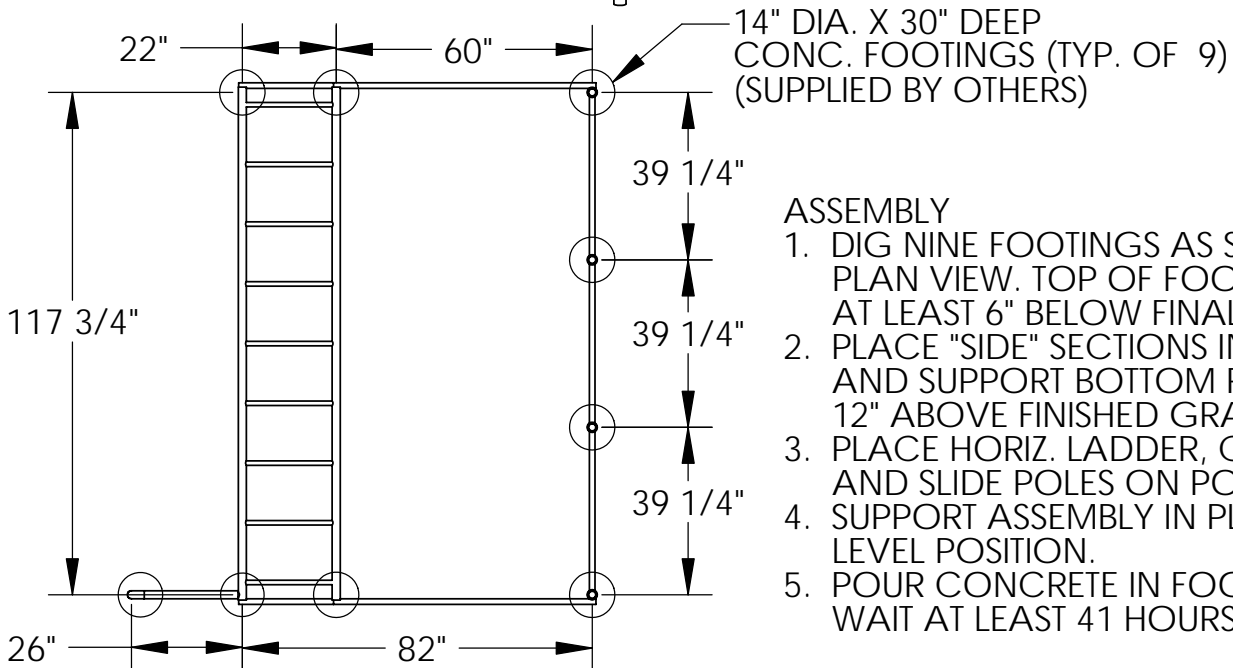

STEELCRAFT PRODUCTS

P.O. Box 90365 - Pasadena, CA 91103
PHN 626-798-7401 FAX 626-798-1482

MODEL
JCT-1011
JUNIOR TEAM
CLIMBER

NOTE: SPECIFICATIONS ARE SUBJECT TO CHANGE

DO NOT SCALE DRAWING

DATE: 4/10/07

DRAWN BY: AFS