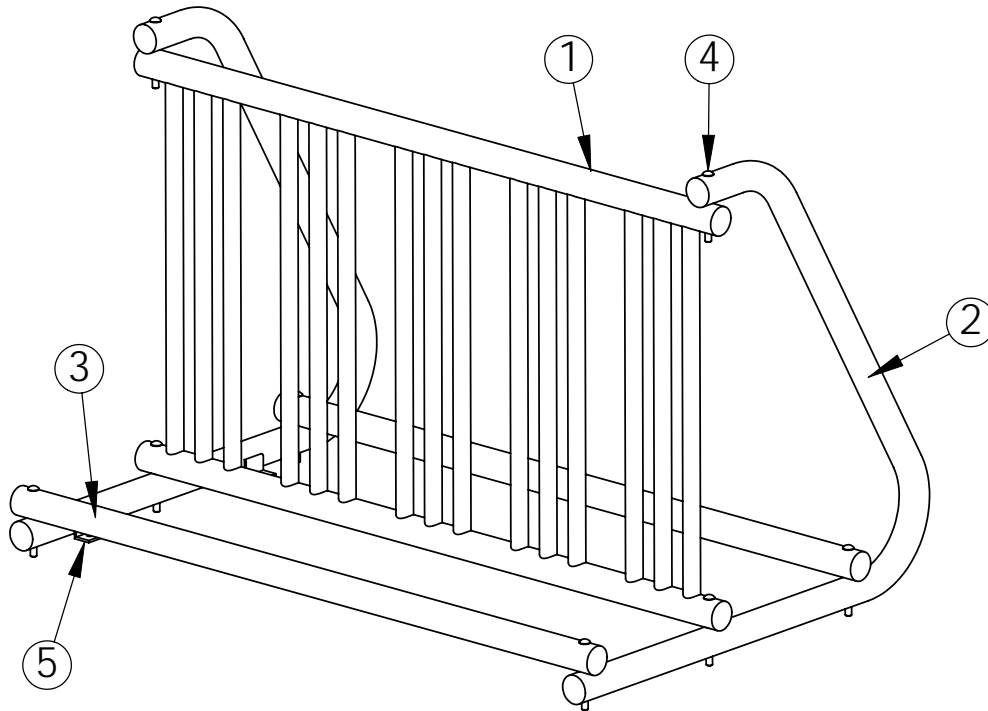

STEELCRAFT PRODUCTS

P.O. Box 90365 - Pasadena, CA 91109
 PHN 626-798-7401 FAX 626-798-1482

MODEL
 HDBR
 BIKE RACK

END VIEW

NOTE:

HDBR-5 IS 5'-0" LONG AND HOLDS 8 BIKES
 HDBR-10 IS 10'-0" LONG AND HOLDS 18 BIKES
 HDBR-20 IS 20'-0" LONG AND HOLDS 36 BIKES

ITEM	QTY.	PART NO.	DESCRIPTION
1	1	F04BR115	FRAME w/ 2-3/8" OD RAIL & 1-3/8" OD PICKETS
2	2	F04BR116	END FRAMES - 2-3/8" OD
3	2	F04BR117	RAIL - 2-3/8" OD
4	8	F04BR118	1/2" X 5-1/2" CARRIAGE BOLTS w/ LOCK NUTS
5	4	F02BR119	1-1/2" X 1-1/2" ANGLE CLIP FOR ANCHOR