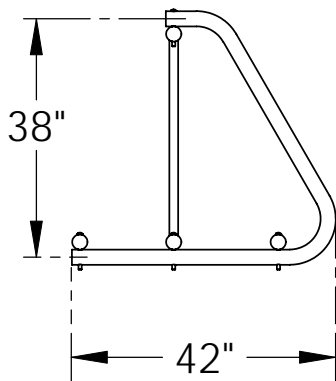

STEELCRAFT PRODUCTS

P.O. Box 90365 - Pasadena, CA 91109
 PHN 626-798-7401 FAX 626-798-1482

MODEL
 HDBR
 BIKE RACK

END VIEW

NOTE:

HDBR-5 IS 5'-0" LONG AND HOLDS 8 BIKES
 HDBR-10 IS 10'-0" LONG AND HOLDS 18 BIKES
 HDBR-20 IS 20'-0" LONG AND HOLDS 36 BIKES

| ITEM | QTY. | PART NO. | DESCRIPTION |
|------|------|----------|---|
| 1 | 1 | F04BR115 | FRAME w/ 2-3/8" OD RAIL & 1-3/8" OD PICKETS |
| 2 | 2 | F04BR116 | END FRAMES - 2-3/8" OD |
| 3 | 2 | F04BR117 | RAIL - 2-3/8" OD |
| 4 | 8 | F04BR118 | 1/2" X 5-1/2" CARRIAGE BOLTS w/ LOCK NUTS |
| 5 | 4 | F02BR119 | 1-1/2" X 1-1/2" ANGLE CLIP FOR ANCHOR |

NOTE: SPECIFICATIONS ARE SUBJECT TO CHANGE

DO NOT SCALE DRAWING

DATE: 10/6/09

DRAWN BY: AFS