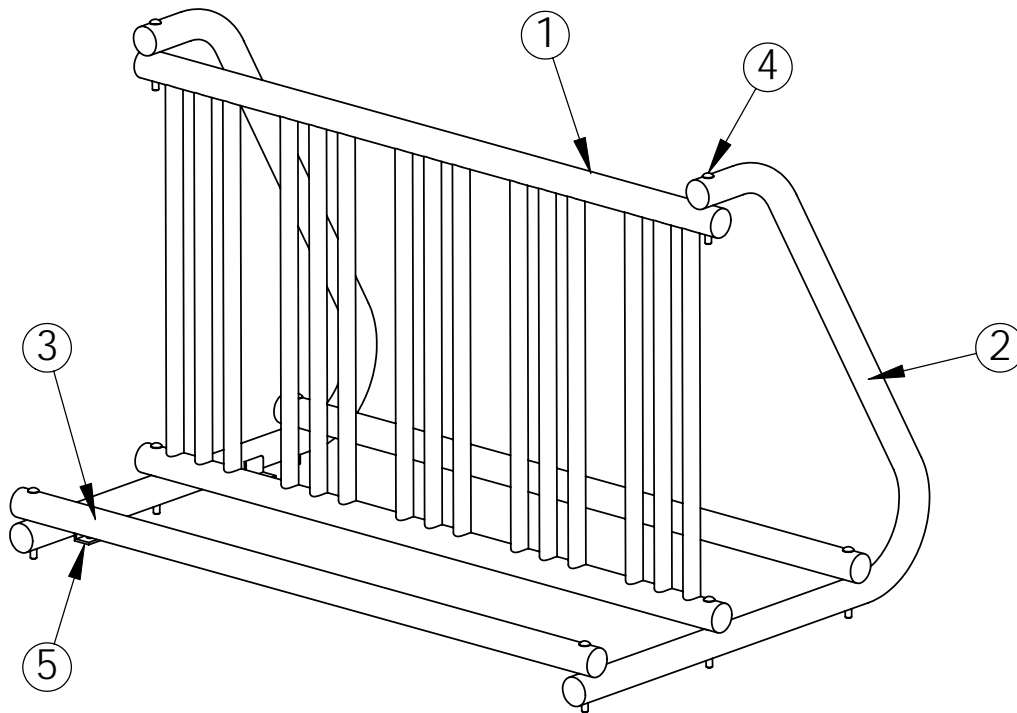

STEELCRAFT PRODUCTS

P.O. Box 90365 - Pasadena, CA 91109
 PHN 626-798-7401 FAX 626-798-1482

MODEL
 HDBR
 BIKE RACK

END VIEW

NOTE:

HDBR-5 IS 5'-0" LONG AND HOLDS 8 BIKES
 HDBR-10 IS 10'-0" LONG AND HOLDS 18 BIKES
 HDBR-20 IS 20'-0" LONG AND HOLDS 36 BIKES

| ITEM | QTY. | PART NO. | DESCRIPTION |
|------|------|----------|---|
| 1 | 1 | F04BR115 | FRAME w/ 2-3/8" OD RAIL & 1-3/8" OD PICKETS |
| 2 | 2 | F04BR116 | END FRAMES - 2-3/8" OD |
| 3 | 2 | F04BR117 | RAIL - 2-3/8" OD |
| 4 | 8 | F04BR118 | 1/2" X 5-1/2" CARRIAGE BOLTS w/ LOCK NUTS |
| 5 | 4 | F02BR119 | 1-1/2" X 1-1/2" ANGLE CLIP FOR ANCHOR |