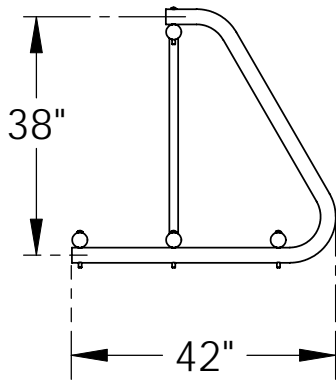

STEELCRAFT PRODUCTS

P.O. Box 90365 - Pasadena, CA 91109
 PHN 626-798-7401 FAX 626-798-1482

MODEL
 HDBR
 BIKE RACK

END VIEW

NOTE:

HDBR-5 IS 5'-0" LONG AND HOLDS 8 BIKES
 HDBR-10 IS 10'-0" LONG AND HOLDS 18 BIKES
 HDBR-20 IS 20'-0" LONG AND HOLDS 36 BIKES

ITEM	QTY.	PART NO.	DESCRIPTION
1	1	F04BR115	FRAME w/ 2-3/8" OD RAIL & 1-3/8" OD PICKETS
2	2	F04BR116	END FRAMES - 2-3/8" OD
3	2	F04BR117	RAIL - 2-3/8" OD
4	8	F04BR118	1/2" X 5-1/2" CARRIAGE BOLTS w/ LOCK NUTS
5	4	F02BR119	1-1/2" X 1-1/2" ANGLE CLIP FOR ANCHOR

NOTE: SPECIFICATIONS ARE SUBJECT TO CHANGE

DO NOT SCALE DRAWING

DATE: 10/6/09

DRAWN BY: AFS