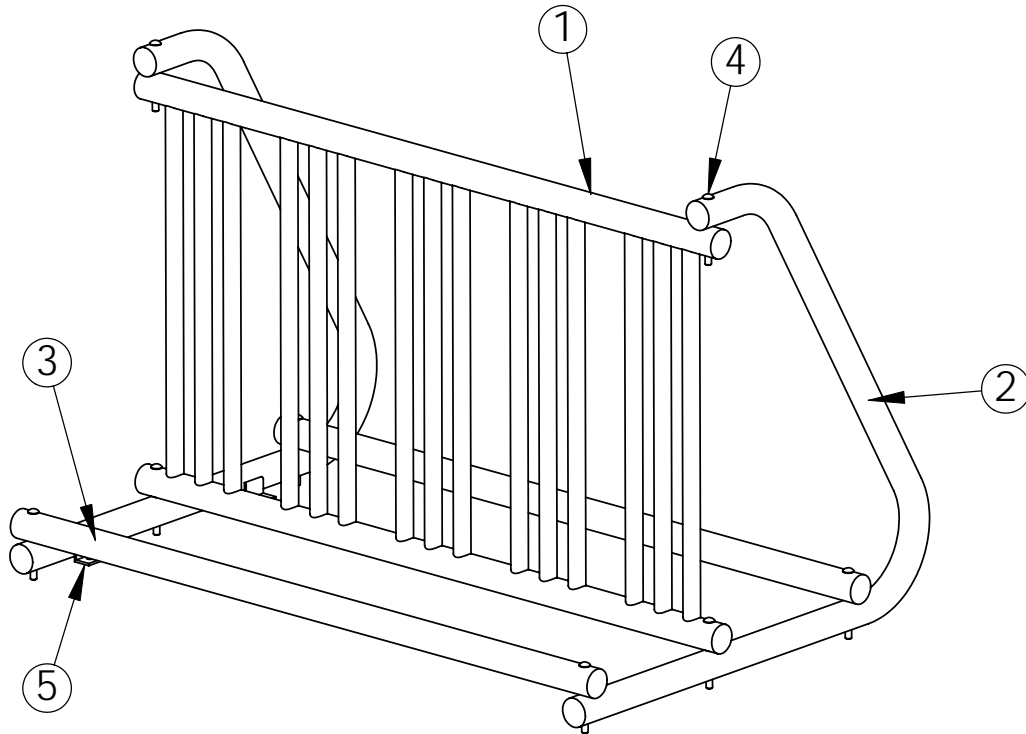

STEELCRAFT PRODUCTS

P.O. Box 90365 - Pasadena, CA 91109
 PHN 626-798-7401 FAX 626-798-1482

MODEL
 HDBR
 BIKE RACK

END VIEW

NOTE:

HDBR-5 IS 5'-0" LONG AND HOLDS 8 BIKES
 HDBR-10 IS 10'-0" LONG AND HOLDS 18 BIKES
 HDBR-20 IS 20'-0" LONG AND HOLDS 36 BIKES

ITEM	QTY.	PART NO.	DESCRIPTION
1	1	F04BR115	FRAME w/ 2-3/8" OD RAIL & 1-3/8" OD PICKETS
2	2	F04BR116	END FRAMES - 2-3/8" OD
3	2	F04BR117	RAIL - 2-3/8" OD
4	8	F04BR118	1/2" X 5-1/2" CARRIAGE BOLTS w/ LOCK NUTS
5	4	F02BR119	1-1/2" X 1-1/2" ANGLE CLIP FOR ANCHOR