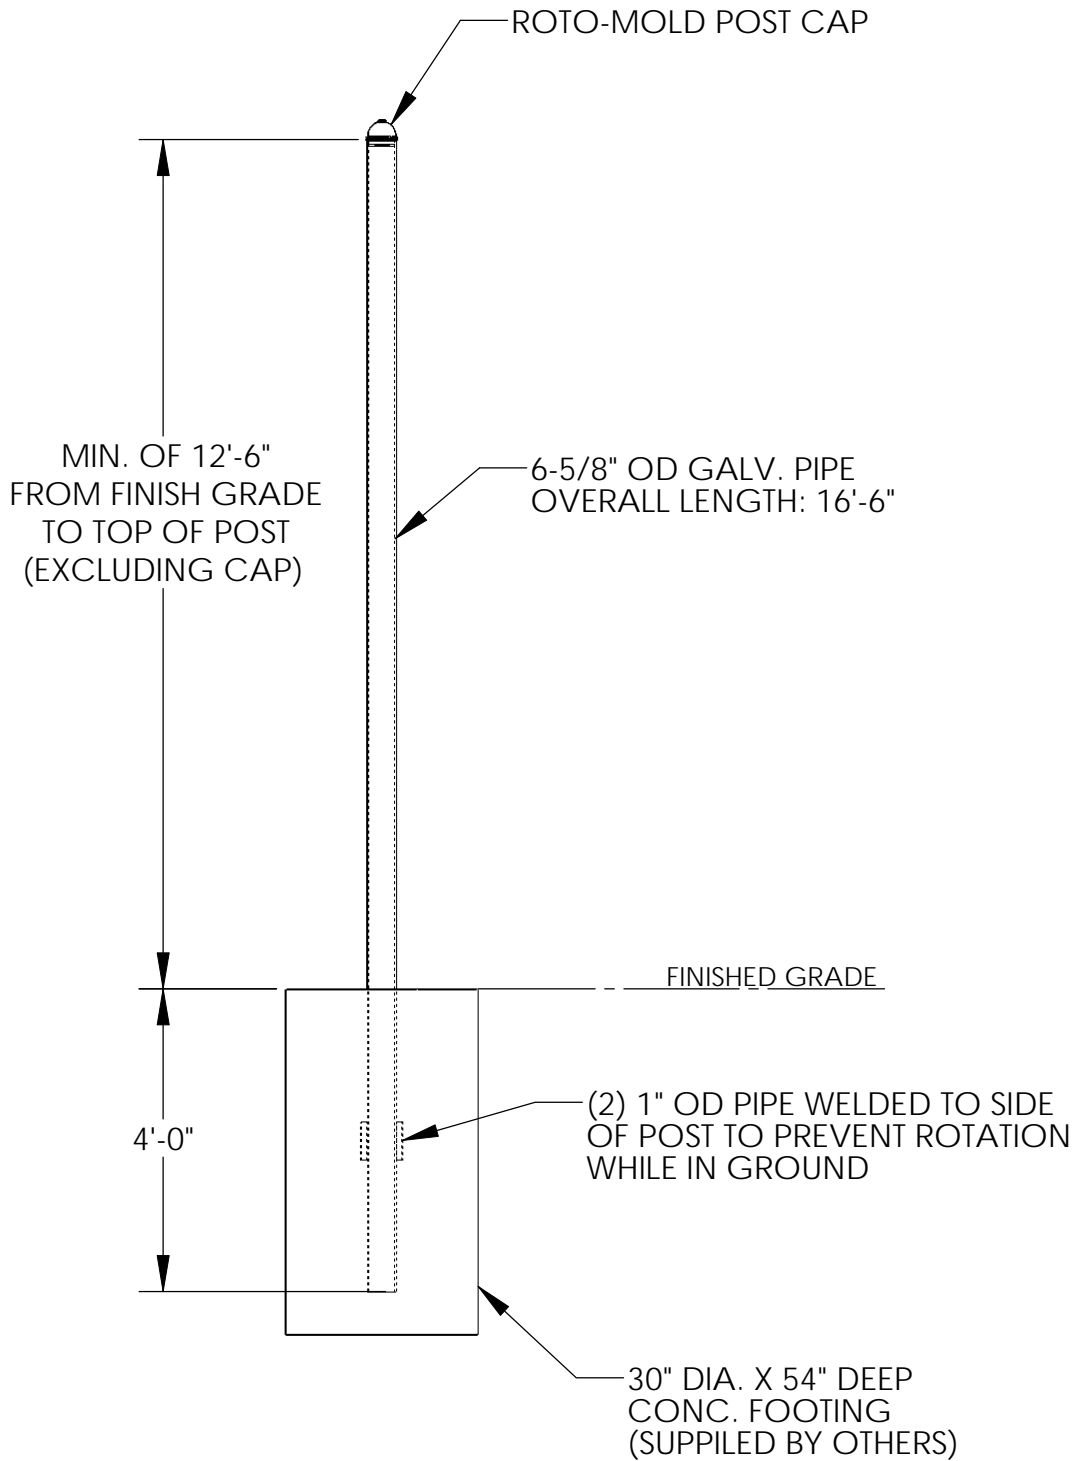

STEELCRAFT PRODUCTS

P.O. Box 90365 - Pasadena, CA 91109
PHN 626-798-7401 FAX 626-798-1482

MODEL
BBP-6
STRAIGHT BASKETBALL
POST

NOTE: SPECIFICATIONS ARE SUBJECT TO CHANGE

DO NOT SCALE DRAWING

DATE: 5/30/06

DRAWN BY: AFS