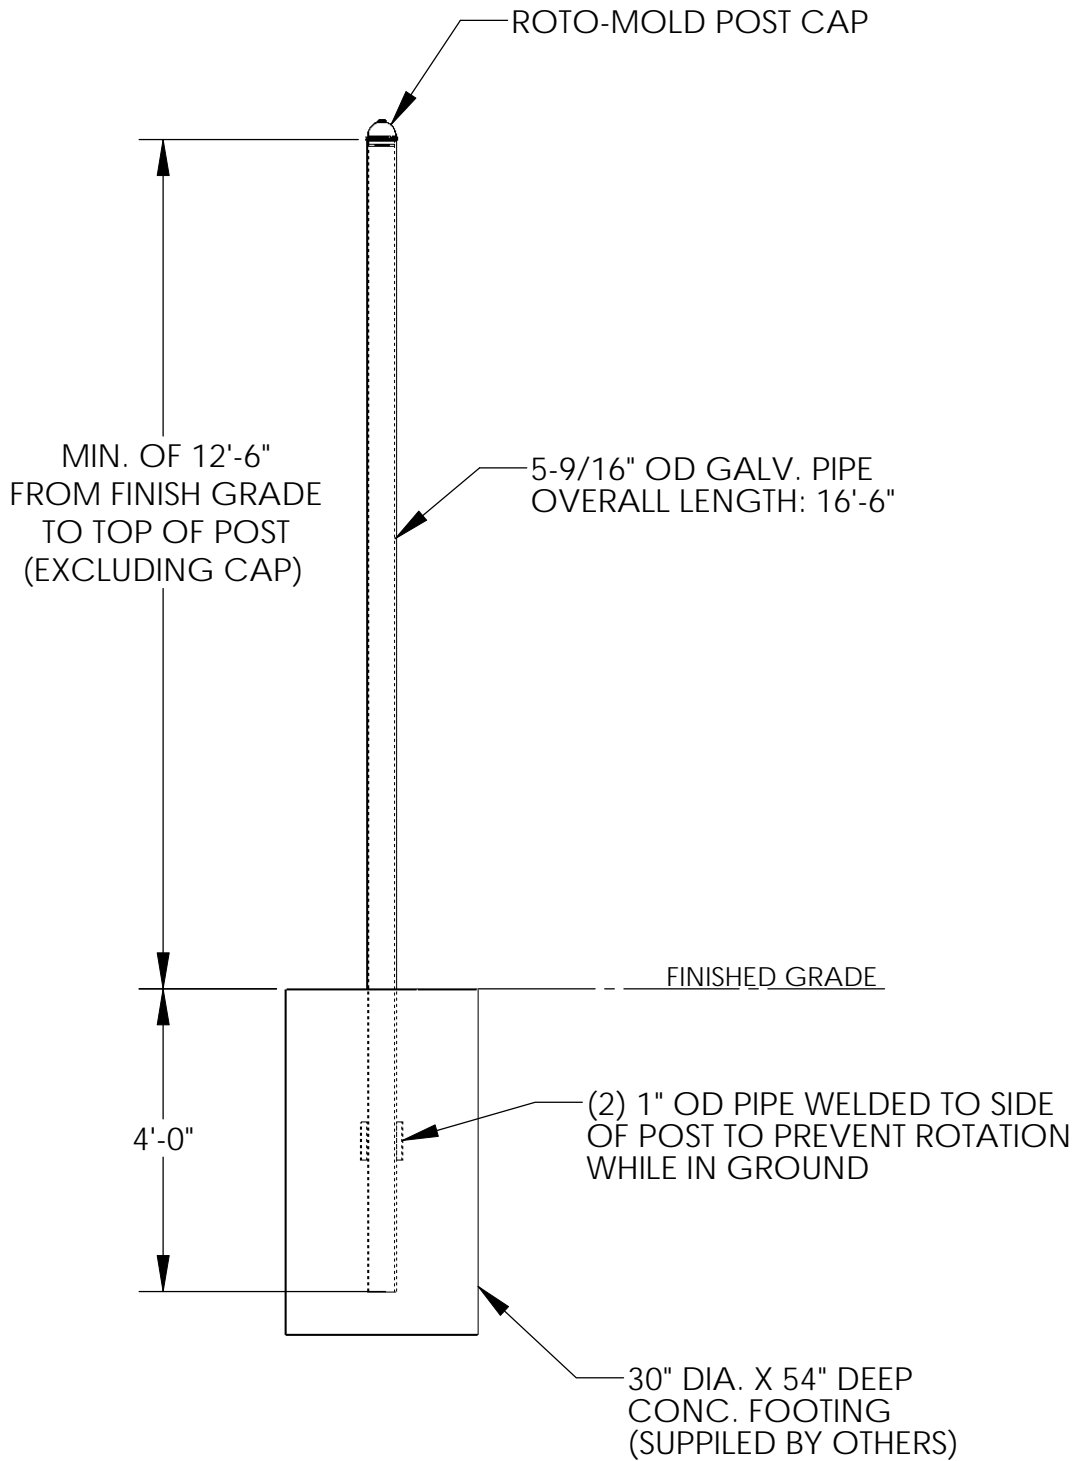

STEELCRAFT PRODUCTS

P.O. Box 90365 - Pasadena, CA 91109
PHN 626-798-7401 FAX 626-798-1482

MODEL
BBP-5
STRAIGHT BASKETBALL
POST

NOTE: SPECIFICATIONS ARE SUBJECT TO CHANGE

DO NOT SCALE DRAWING

DATE: 5/30/06

DRAWN BY: AFS