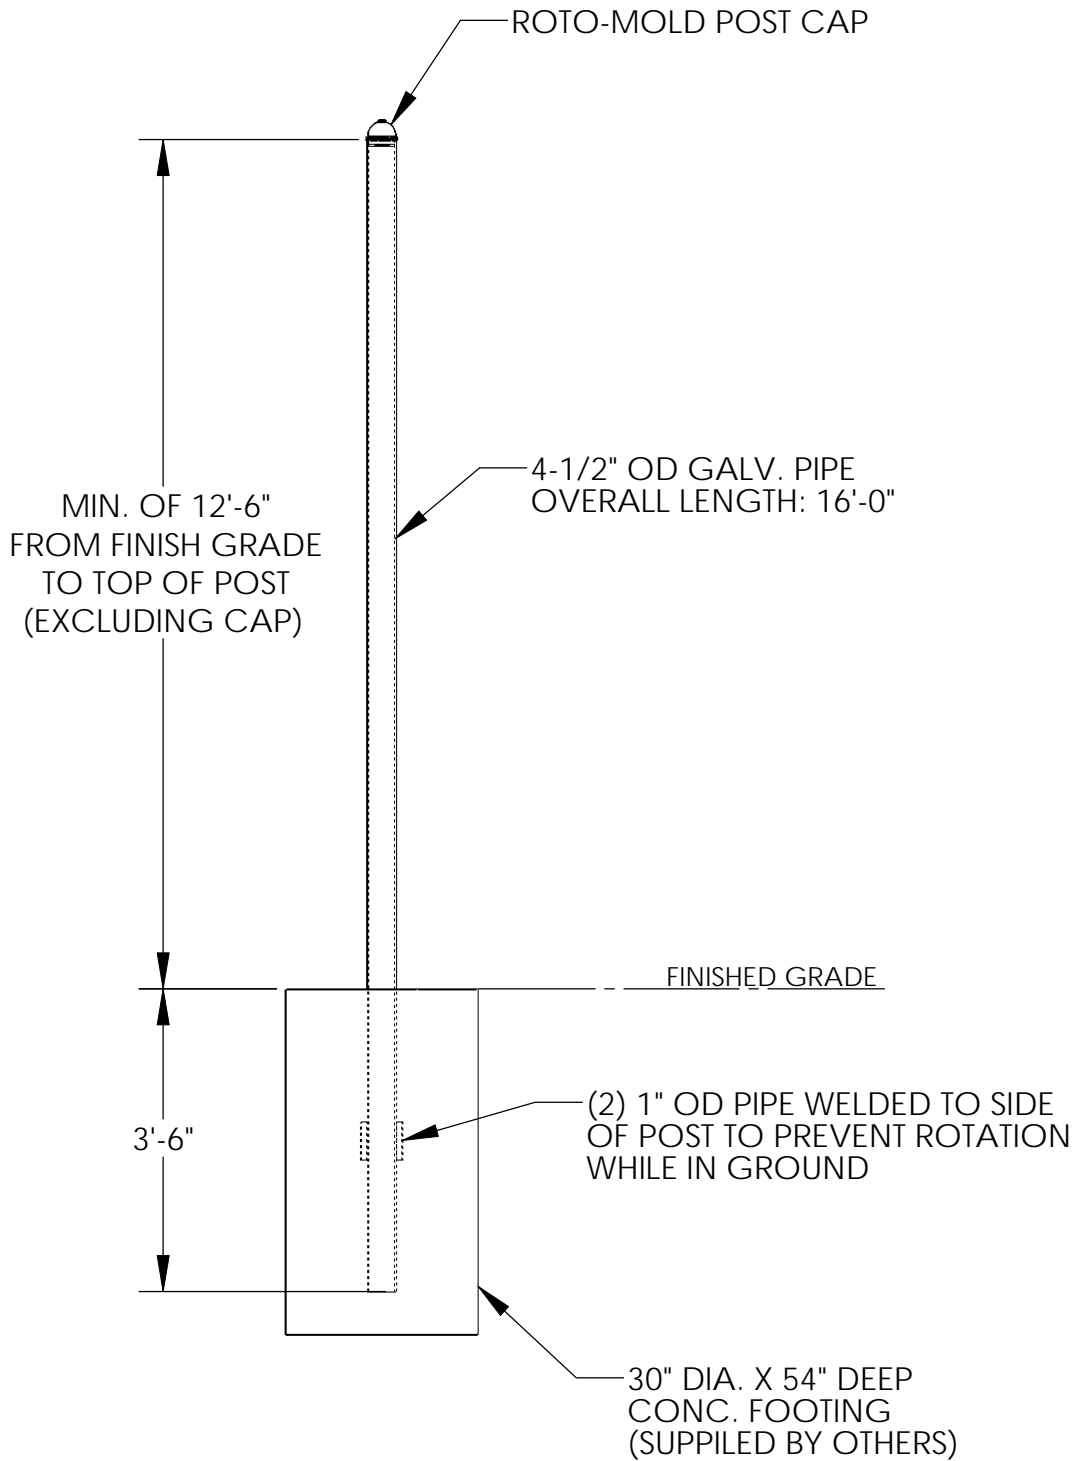

# STEELCRAFT PRODUCTS

P.O. Box 90365 - Pasadena, CA 91109  
PHN 626-798-7401 FAX 626-798-1482

MODEL  
BBP-4  
STRAIGHT BASKETBALL  
POST

**NOTE: SPECIFICATIONS ARE SUBJECT TO CHANGE**

DO NOT SCALE DRAWING

DATE: 5/23/06

DRAWN BY: AFS