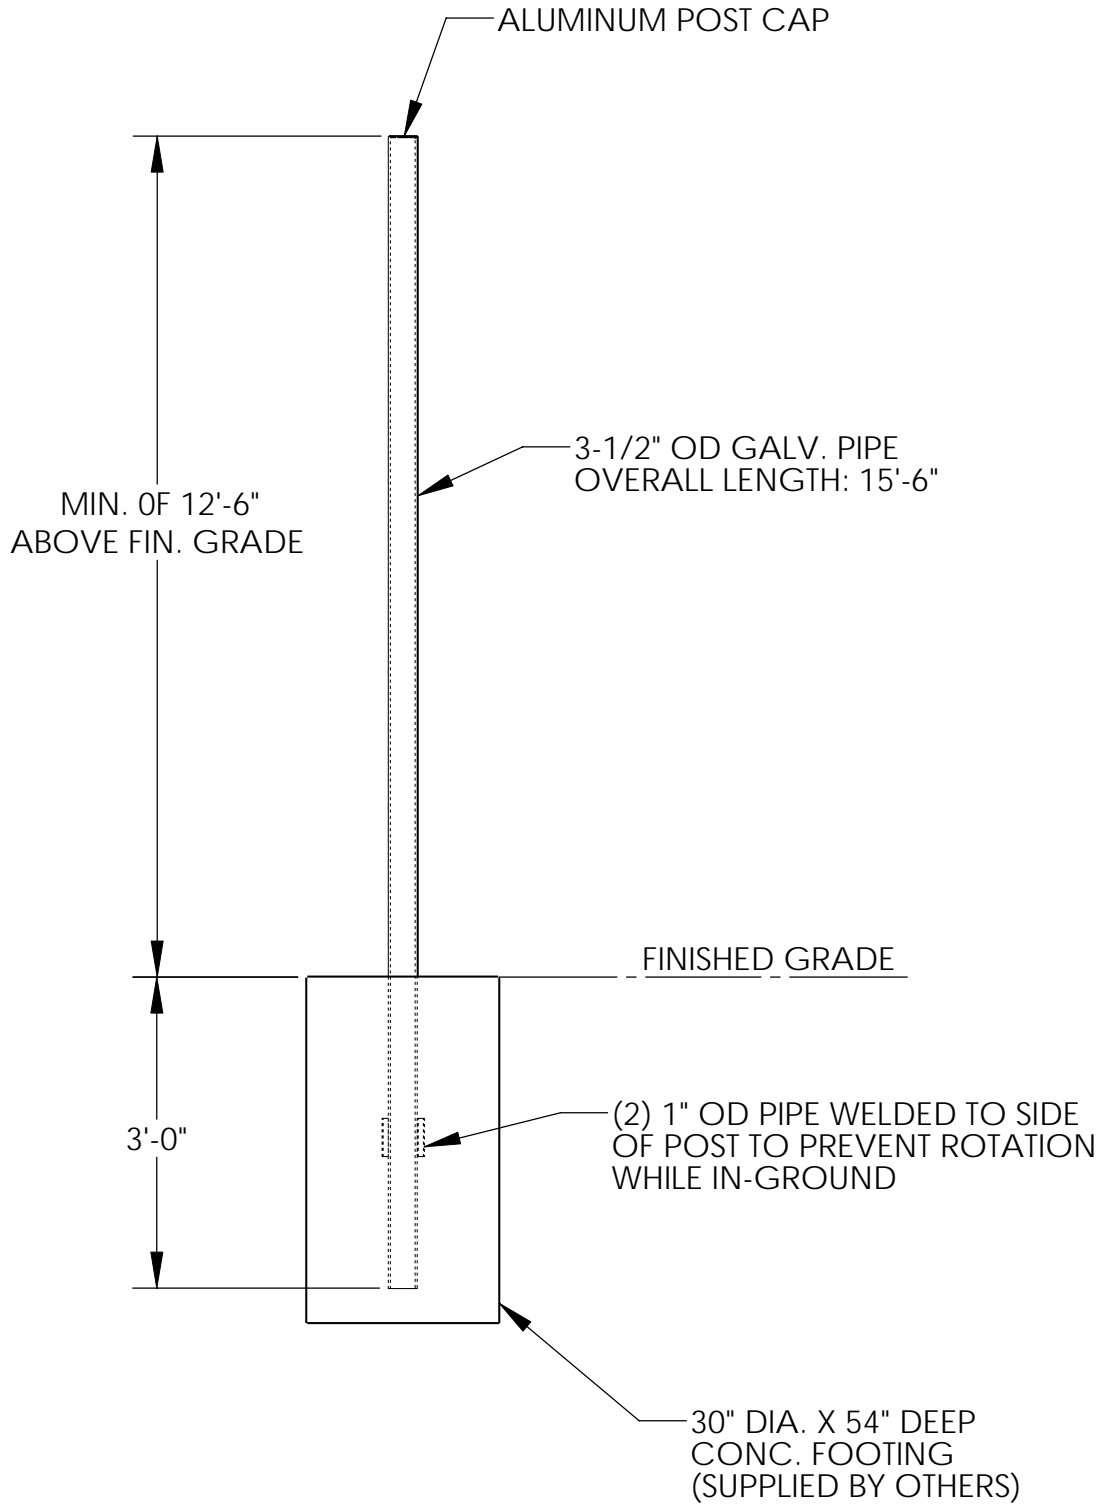

STEELCRAFT PRODUCTS

P.O. Box 90365 - Pasadena, CA 91109
PHN 626-798-7401 FAX 626-798-1482

MODEL
BBP-3
STRAIGHT BASKETBALL
POST

NOTE: SPECIFICATIONS ARE SUBJECT TO CHANGE

DO NOT SCALE DRAWING

DATE: 5/23/06

DRAWN BY: AFS