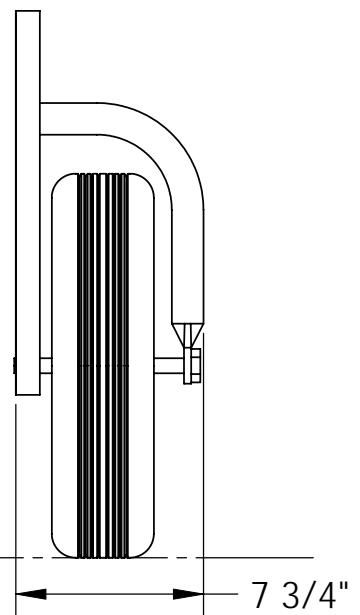

STEELCRAFT PRODUCTS

P.O. Box 90365 - Pasadena, CA 91109
PHN 626-798-7401 FAX 626-798-1482

MODEL

BB-WA
WHEEL ASSEMBLY

DO NOT SCALE DRAWING

BB-WA WHEEL ASSEMBLY
(TYP. OF 2 PER BACKSTOP)

SIDE VIEW

FRONT VIEW

DO NOT SCALE DRAWING

DATE: 11/17/05

DRAWN BY: AFS