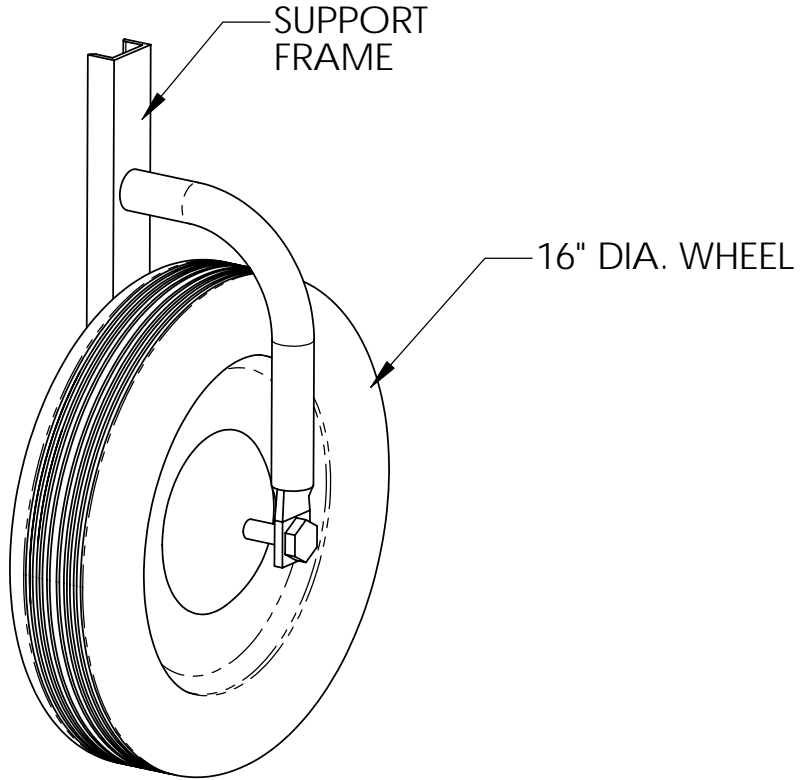

STEELCRAFT PRODUCTS

P.O. Box 90365 - Pasadena, CA 91109
PHN 626-798-7401 FAX 626-798-1482

MODEL

BB-WA
WHEEL ASSEMBLY

DO NOT SCALE DRAWING

BB-WA WHEEL ASSEMBLY
(TYP. OF 2 PER BACKSTOP)

SIDE VIEW

FRONT VIEW

DO NOT SCALE DRAWING

DATE: 11/17/05

DRAWN BY: AFS