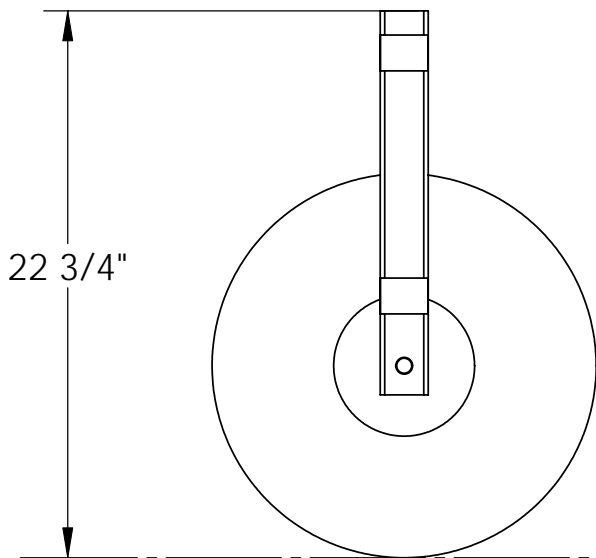

STEELCRAFT PRODUCTS

P.O. Box 90365 - Pasadena, CA 91109
PHN 626-798-7401 FAX 626-798-1482

MODEL

BB-WA
WHEEL ASSEMBLY

DO NOT SCALE DRAWING

BB-WA WHEEL ASSEMBLY
(TYP. OF 2 PER BACKSTOP)

SIDE VIEW

FRONT VIEW

DO NOT SCALE DRAWING

DATE: 11/17/05

DRAWN BY: AFS