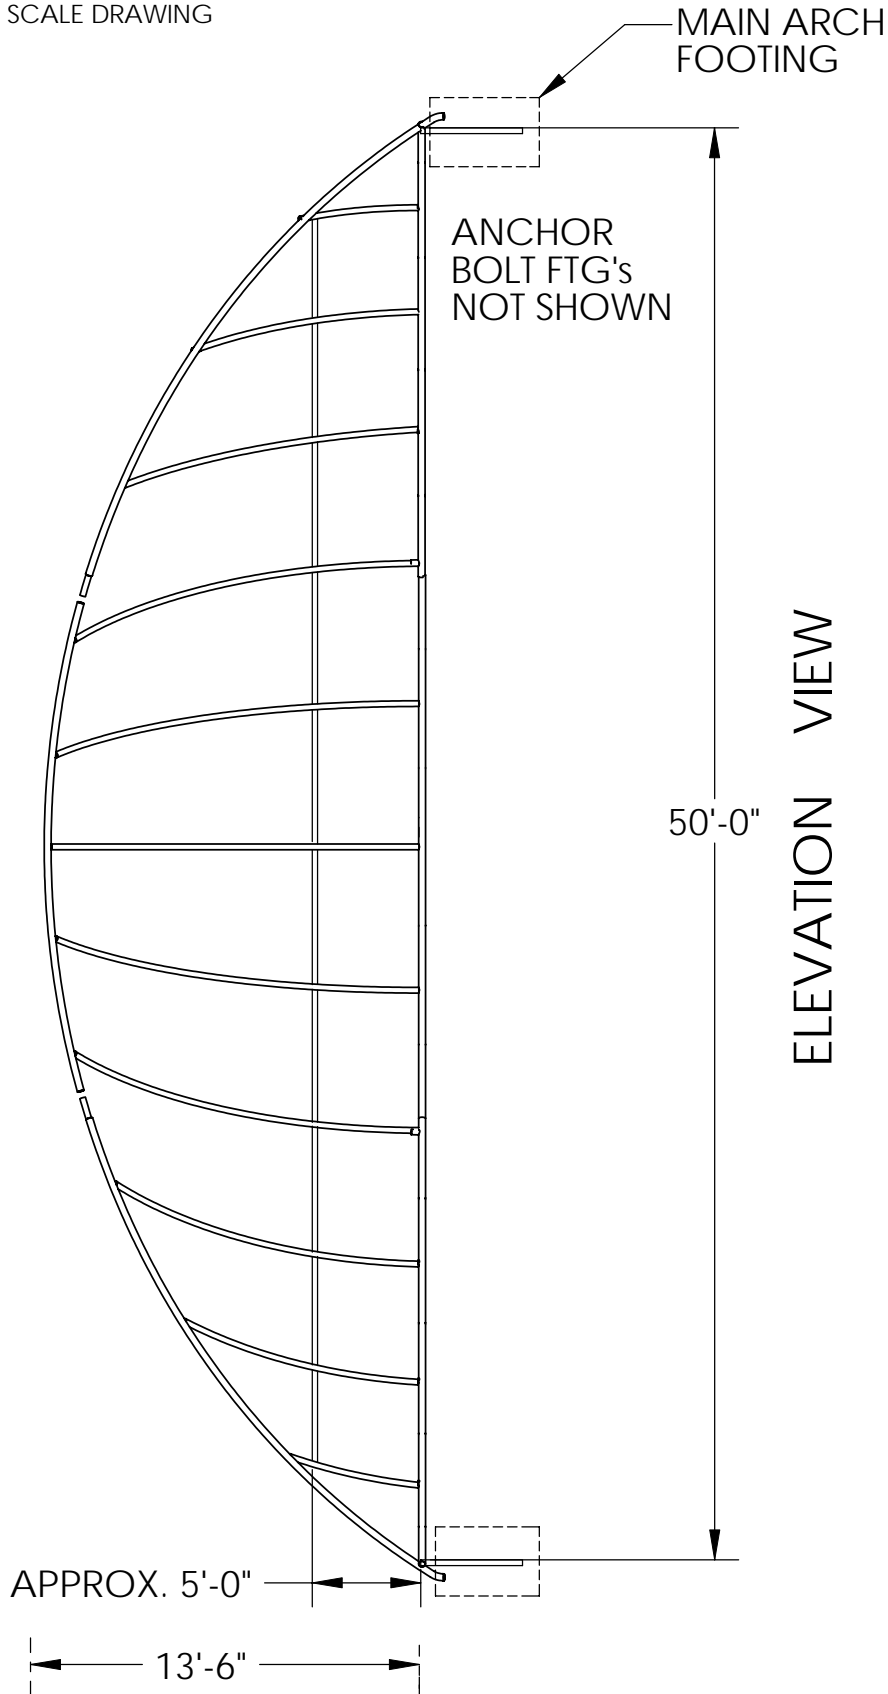

STEELCRAFT PRODUCTS

P.O. Box 90365 - Pasadena, CA 91109
PHN 626-798-7401 FAX 626-798-1482

MODEL
AB-50L
BASEBALL BACKSTOP

DO NOT SCALE DRAWING

DO NOT SCALE DRAWING

DATE: 9/28/09

DRAWN BY: AFS