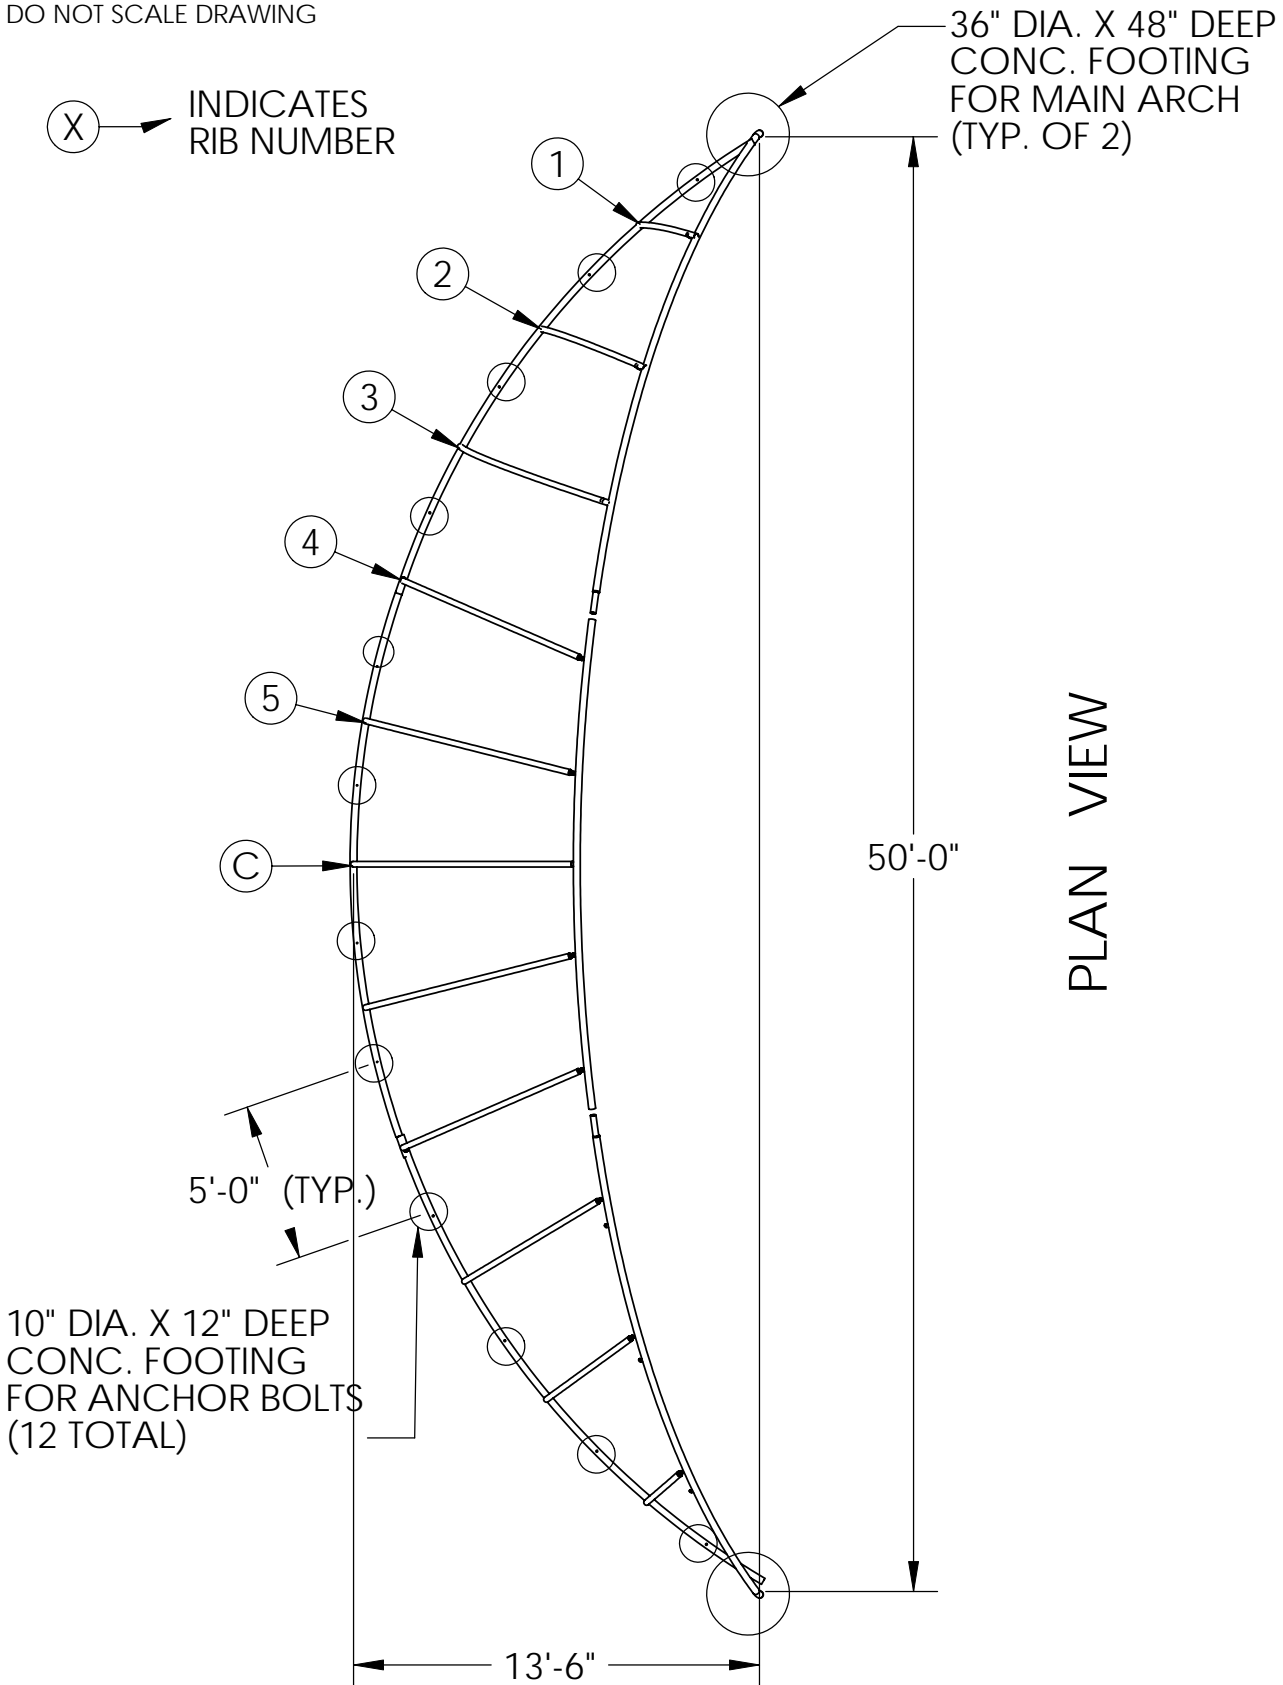

# STEELCRAFT PRODUCTS

P.O. Box 90365 - Pasadena, CA 91109  
PHN 626-798-7401 FAX 626-798-1482

MODEL  
AB-50L  
BASEBALL BACKSTOP

DO NOT SCALE DRAWING

FRONT ARCH MADE OF 3 SECTIONS OF 2-7/8" PIPE w/ TABS WELDED  
BOTTOM ARCH MADE OF 3 SECTIONS OF 2-7/8" PIPE w/ 1-7/8" STUBS  
THE CENTER SECTION OF THE FRONT ARCH AND BOTTOM ARCH ARE SIMILAR  
RIBS ARE MADE OF 2-3/8" PIPE.  
HORIZ. BRACES MADE 3/4" PIPE.

HORIZ. BRACE DETAIL

DO NOT SCALE DRAWING

DATE: 9/28/09

DRAWN BY: AFS

# STEELCRAFT PRODUCTS

P.O. Box 90365 - Pasadena, CA 91109  
PHN 626-798-7401 FAX 626-798-1482

MODEL  
AB-50L  
BASEBALL BACKSTOP

DO NOT SCALE DRAWING

NOTE: SPECIFICATIONS ARE SUBJECT TO CHANGE

DO NOT SCALE DRAWING