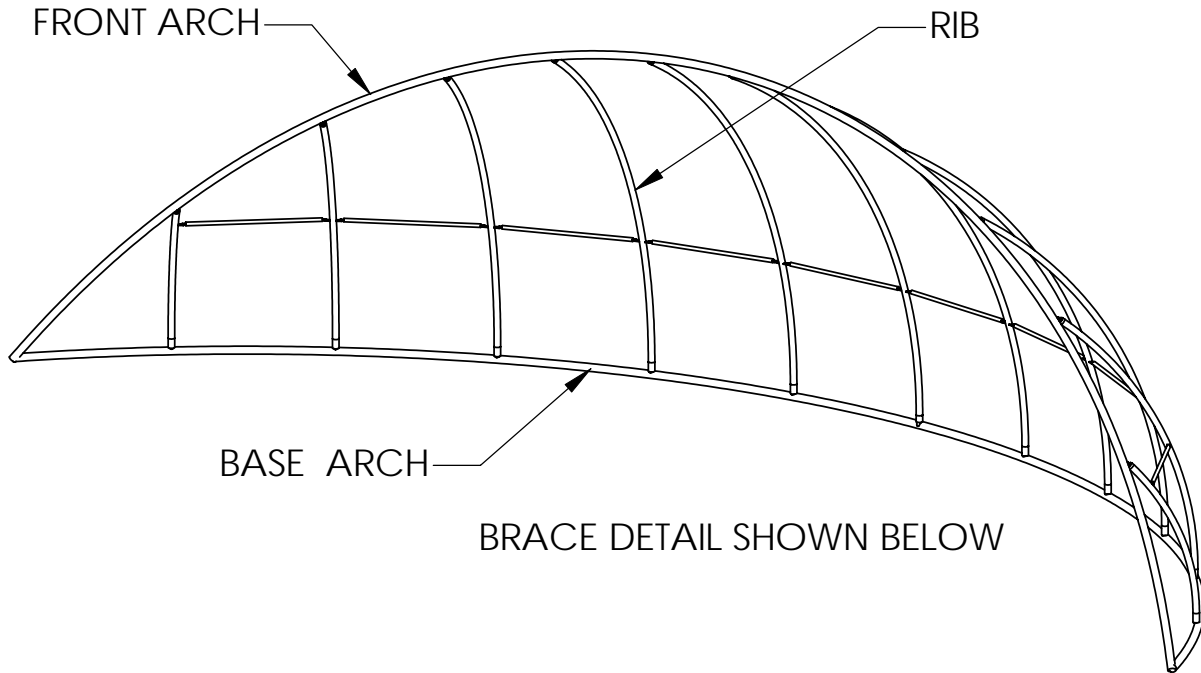

# STEELCRAFT PRODUCTS

P.O. Box 90365 - Pasadena, CA 91109  
PHN 626-798-7401 FAX 626-798-1482

MODEL  
AB-50L  
BASEBALL BACKSTOP

DO NOT SCALE DRAWING

FRONT ARCH MADE OF 3 SECTIONS OF 2-7/8" PIPE w/ TABS WELDED  
BOTTOM ARCH MADE OF 3 SECTIONS OF 2-7/8" PIPE w/ 1-7/8" STUBS  
THE CENTER SECTION OF THE FRONT ARCH AND BOTTOM ARCH ARE SIMILAR  
RIBS ARE MADE OF 2-3/8" PIPE.  
HORIZ. BRACES MADE 3/4" PIPE.

HORIZ. BRACE DETAIL

DO NOT SCALE DRAWING

DATE: 9/28/09

DRAWN BY: AFS