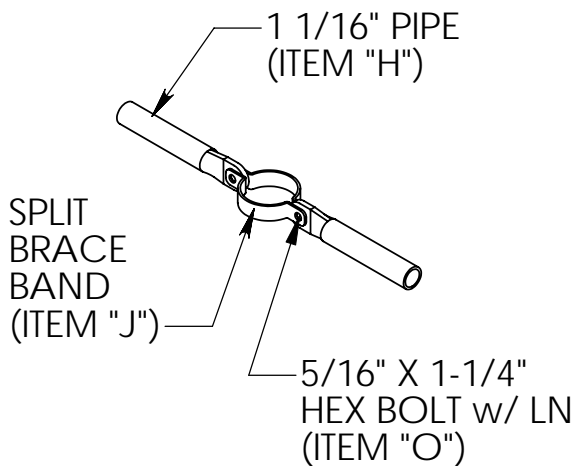

# STEELCRAFT PRODUCTS

P.O. Box 90365 - Pasadena, CA 91109  
PHN 626-798-7401 FAX 626-798-1482

MODEL  
AB-50L  
BASEBALL BACKSTOP

DO NOT SCALE DRAWING

FRONT ARCH MADE OF 3 SECTIONS OF 2-7/8" PIPE w/ TABS WELDED  
BOTTOM ARCH MADE OF 3 SECTIONS OF 2-7/8" PIPE w/ 1-7/8" STUBS  
THE CENTER SECTION OF THE FRONT ARCH AND BOTTOM ARCH ARE SIMILAR  
RIBS ARE MADE OF 2-3/8" PIPE.  
HORIZ. BRACES MADE 3/4" PIPE.