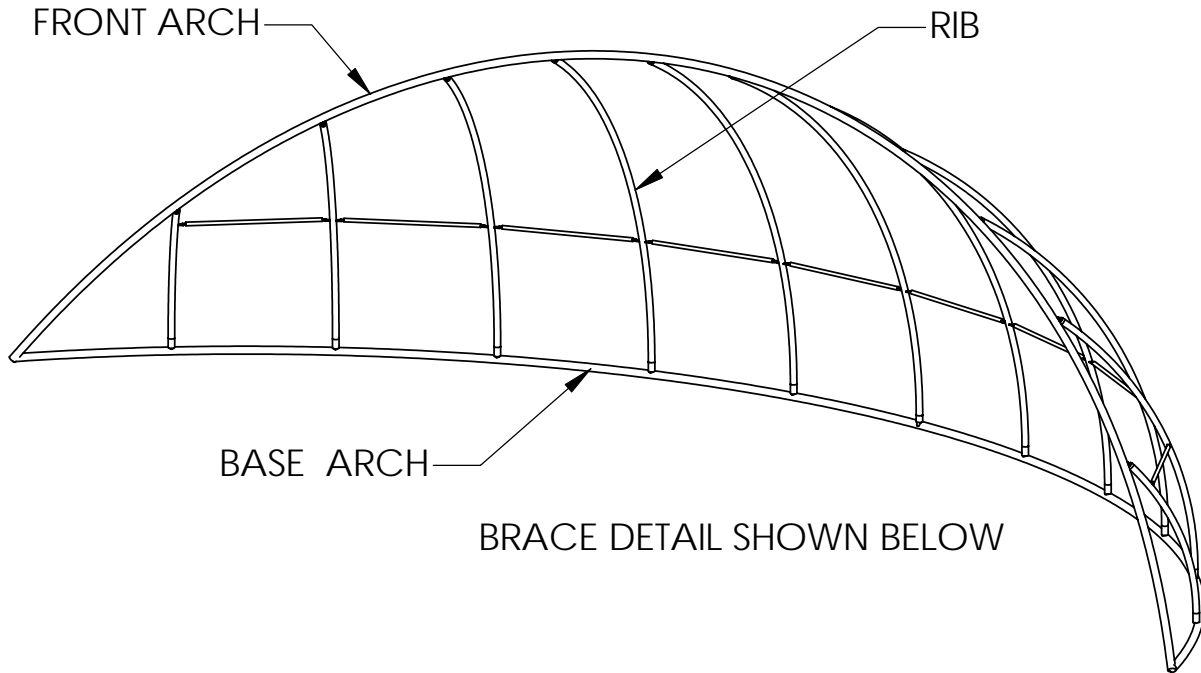

# STEELCRAFT PRODUCTS

P.O. Box 90365 - Pasadena, CA 91109  
PHN 626-798-7401 FAX 626-798-1482

MODEL  
AB-40L  
BASEBALL BACKSTOP

DO NOT SCALE DRAWING

FRONT ARCH MADE OF 3 SECTIONS OF 2-7/8" PIPE w/ TABS WELDED  
BOTTOM ARCH MADE OF 3 SECTIONS OF 2-7/8" PIPE w/ 1-7/8" STUBS  
THE CENTER SECTION OF THE FRONT ARCH AND BOTTOM ARCH ARE SIMILAR  
RIBS ARE MADE OF 2-3/8" PIPE.  
HORIZ. BRACES MADE 3/4" PIPE.