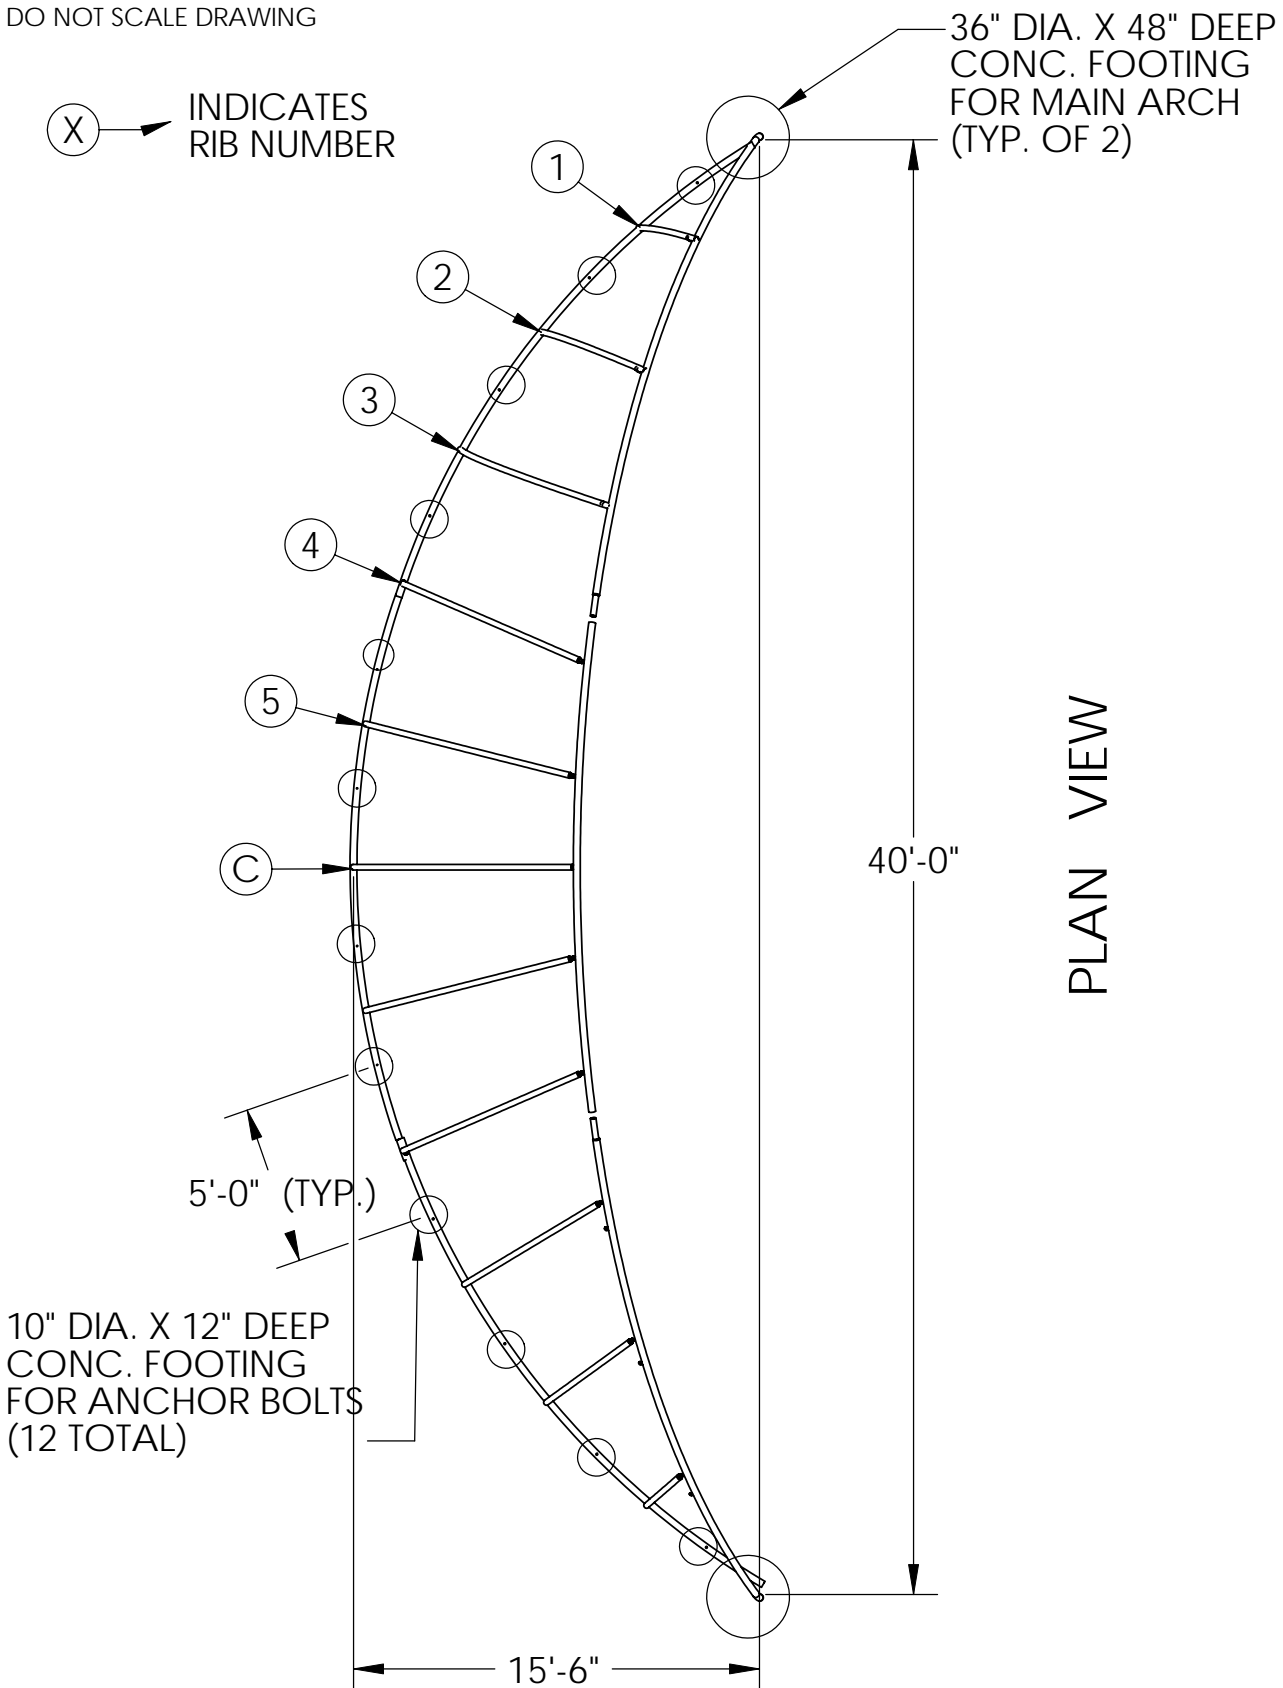

STEELCRAFT PRODUCTS

P.O. Box 90365 - Pasadena, CA 91109
PHN 626-798-7401 FAX 626-798-1482

MODEL
AB-40L
BASEBALL BACKSTOP

DO NOT SCALE DRAWING

NOTE: SPECIFICATIONS ARE SUBJECT TO CHANGE

DO NOT SCALE DRAWING

DATE: 9/28/09

DRAWN BY: AFS