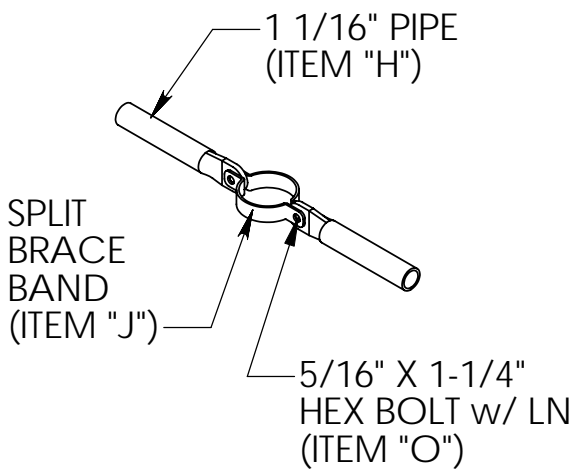

# STEELCRAFT PRODUCTS

P.O. Box 90365 - Pasadena, CA 91109  
PHN 626-798-7401 FAX 626-798-1482

MODEL  
AB-40L  
BASEBALL BACKSTOP

DO NOT SCALE DRAWING

FRONT ARCH MADE OF 3 SECTIONS OF 2-7/8" PIPE w/ TABS WELDED  
BOTTOM ARCH MADE OF 3 SECTIONS OF 2-7/8" PIPE w/ 1-7/8" STUBS  
THE CENTER SECTION OF THE FRONT ARCH AND BOTTOM ARCH ARE SIMILAR  
RIBS ARE MADE OF 2-3/8" PIPE.  
HORIZ. BRACES MADE 3/4" PIPE.