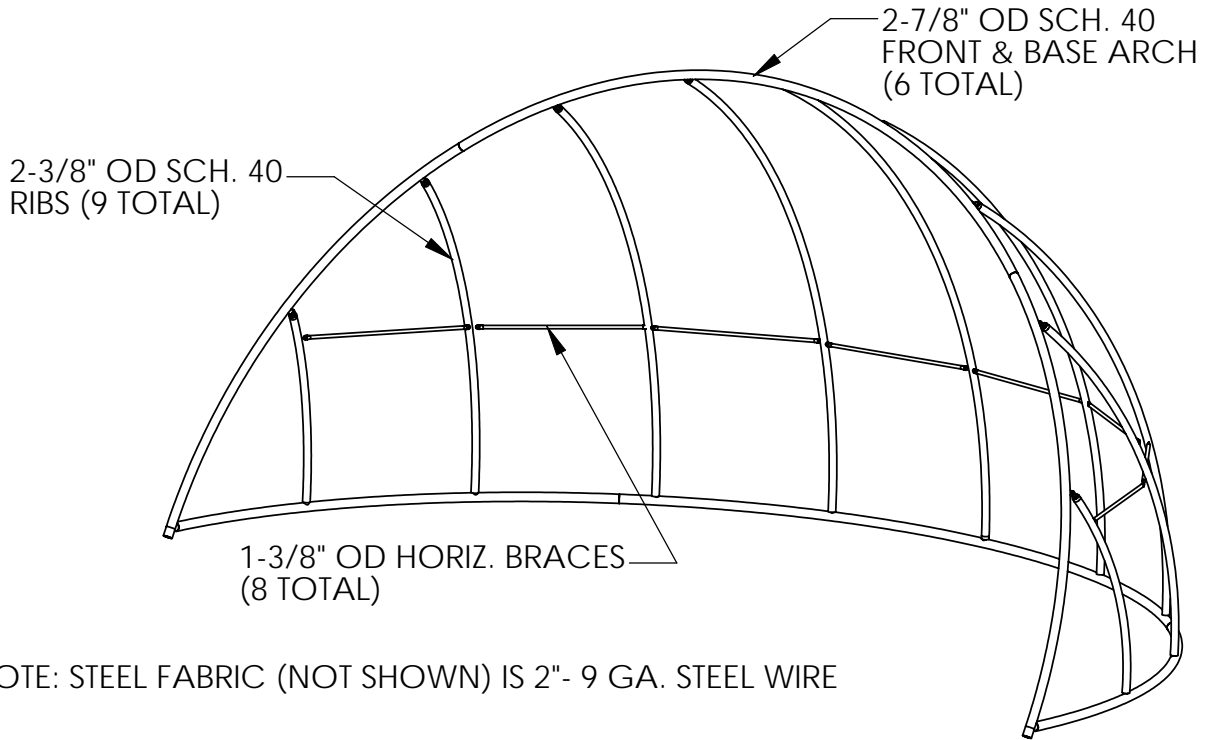

STEELCRAFT PRODUCTS

P.O. Box 90365 - Pasadena, CA 91109
PHN 626-798-7401 FAX 626-798-1482

MODEL
AB-30L
BASEBALL BACKSTOP

AB 30L BASEBALL BACKSTOP

FRONT VIEW

SIDE VIEW

NOTE: SPECIFICATIONS ARE SUBJECT TO CHANGE