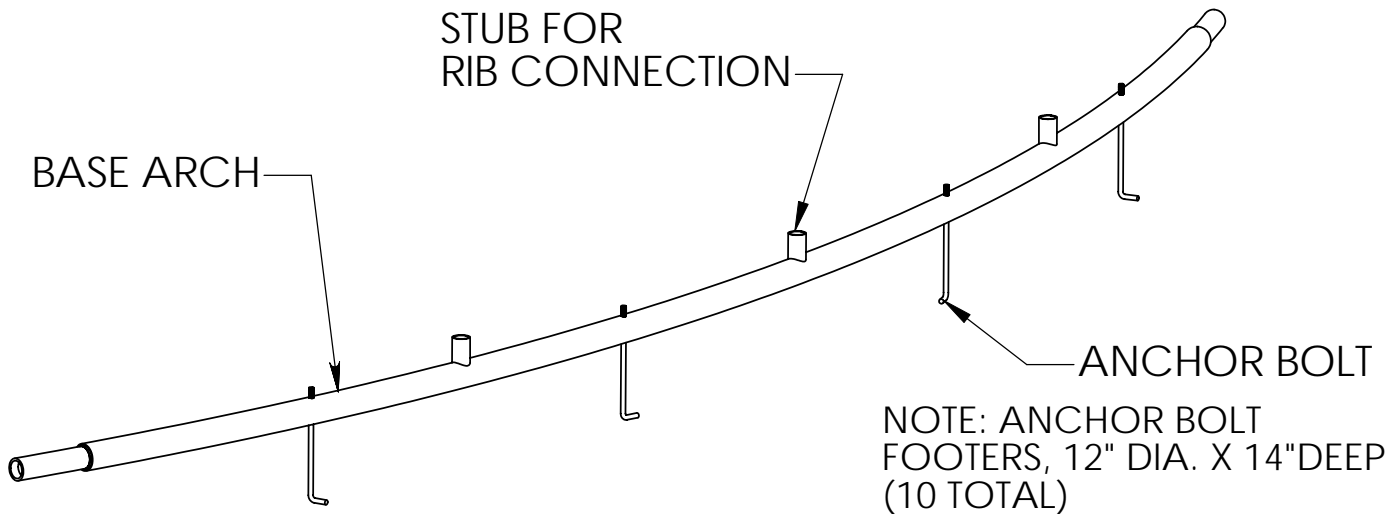

DO NOT SCALE DRAWING

DATE: 9/28/09

DRAWN BY: AFS

STEELCRAFT PRODUCTS

P.O. Box 90365 - Pasadena, CA 91109
PHN 626-798-7401 FAX 626-798-1482

MODEL
AB-30L
BASEBALL BACKSTOP

DO NOT SCALE DRAWING

TOP CENTER ARCH

BOTTOM CENTER ARCH

NOTE: SPECIFICATIONS ARE SUBJECT TO CHANGE.

DO NOT SCALE DRAWING

DATE: 9/28/09

DRAWN BY: AFS