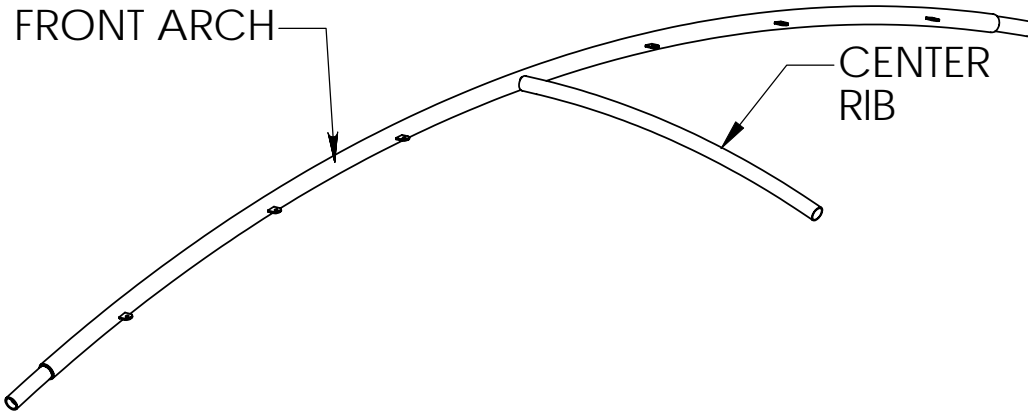

DO NOT SCALE DRAWING

DATE: 9/28/09

DRAWN BY: AFS

STEELCRAFT PRODUCTS

P.O. Box 90365 - Pasadena, CA 91109
PHN 626-798-7401 FAX 626-798-1482

MODEL
AB-30L
BASEBALL BACKSTOP

DO NOT SCALE DRAWING

TOP CENTER ARCH

BOTTOM CENTER ARCH

NOTE: SPECIFICATIONS ARE SUBJECT TO CHANGE.

DO NOT SCALE DRAWING

DATE: 9/28/09

DRAWN BY: AFS