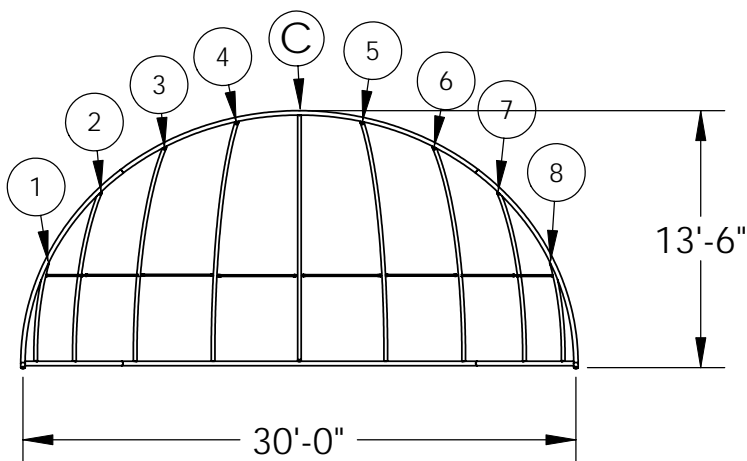

STEELCRAFT PRODUCTS

P.O. Box 90365 - Pasadena, CA 91109
PHN 626-798-7401 FAX 626-798-1482

MODEL
AB-30L
BASEBALL BACKSTOP

AB 30L BASEBALL BACKSTOP

FRONT VIEW

SIDE VIEW

NOTE: SPECIFICATIONS ARE SUBJECT TO CHANGE