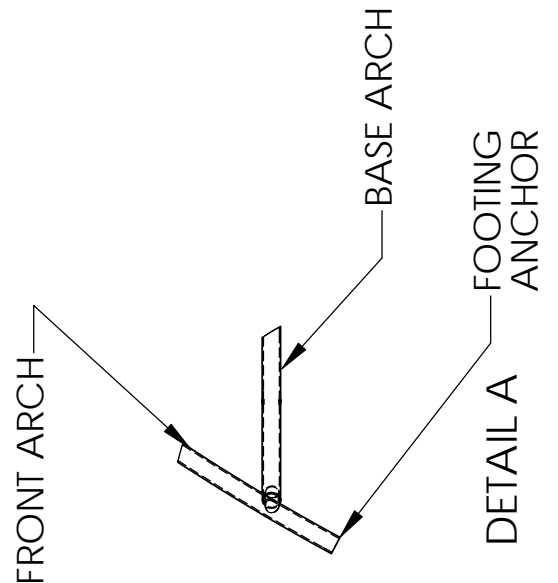

STEELCRAFT PRODUCTS

P.O. Box 90365 - Pasadena, CA 91109
PHN 626-798-7401 FAX 626-798-1482

MODEL
AB-30L
BASEBALL BACKSTOP

AB 30L BASEBALL BACKSTOP

FRONT VIEW

SIDE VIEW

NOTE: SPECIFICATIONS ARE SUBJECT TO CHANGE

DO NOT SCALE DRAWING

DATE: 9/28/09

DRAWN BY: AFS

STEELCRAFT PRODUCTS

P.O. Box 90365 - Pasadena, CA 91109
PHN 626-798-7401 FAX 626-798-1482

MODEL
AB-30L
BASEBALL BACKSTOP

DO NOT SCALE DRAWING

NOTE: SPECIFICATIONS ARE SUBJECT TO CHANGE

DO NOT SCALE DRAWING

DATE: 9/28/09

DRAWN BY: AFS

STEELCRAFT PRODUCTS

P.O. Box 90365 - Pasadena, CA 91109
PHN 626-798-7401 FAX 626-798-1482

MODEL
AB-30L
BASEBALL BACKSTOP

DO NOT SCALE DRAWING

TOP CENTER ARCH

BOTTOM CENTER ARCH

NOTE: SPECIFICATIONS ARE SUBJECT TO CHANGE.

DO NOT SCALE DRAWING

DATE: 9/28/09

DRAWN BY: AFS