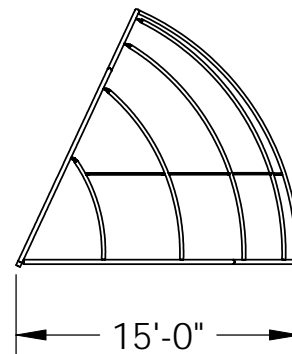

STEELCRAFT PRODUCTS

P.O. Box 90365 - Pasadena, CA 91109
PHN 626-798-7401 FAX 626-798-1482

MODEL
AB-30L
BASEBALL BACKSTOP

AB 30L BASEBALL BACKSTOP

FRONT VIEW

SIDE VIEW

NOTE: SPECIFICATIONS ARE SUBJECT TO CHANGE