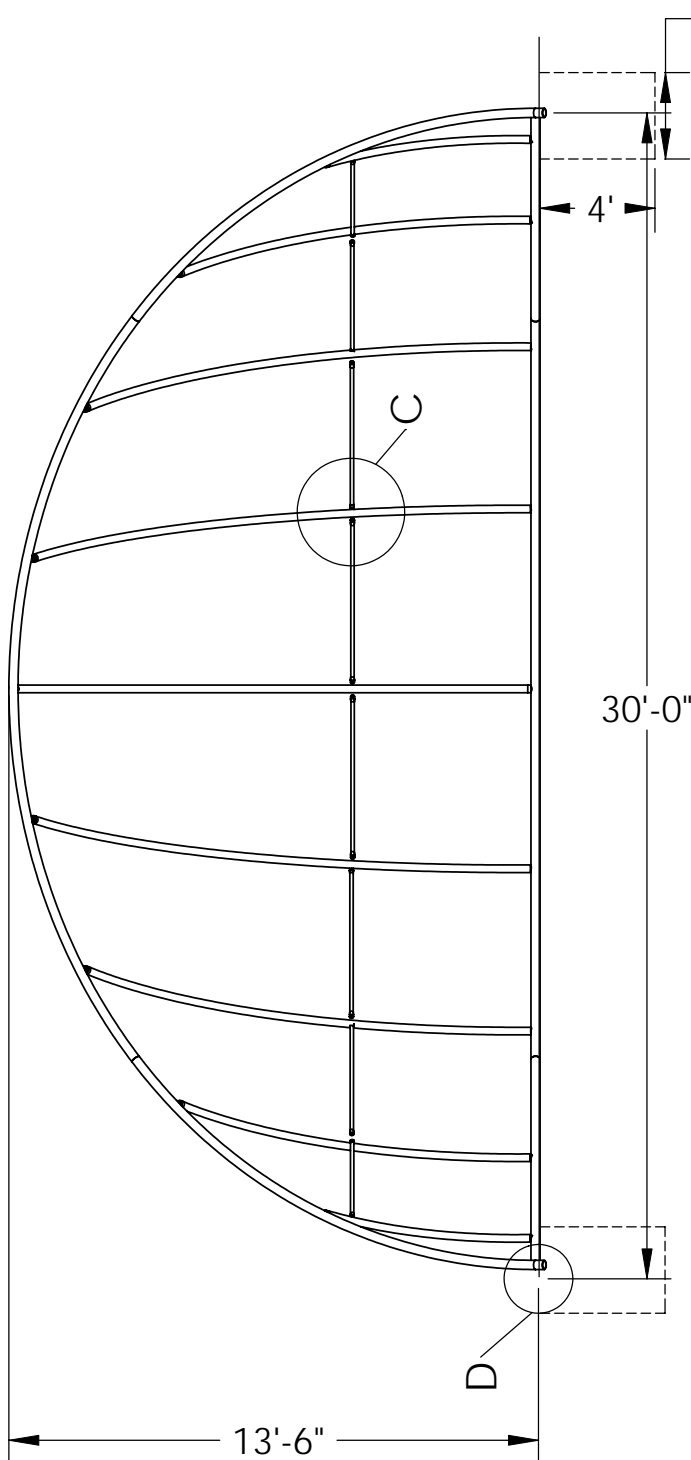

STEELCRAFT PRODUCTS

P.O. Box 90365 - Pasadena, CA 91109
PHN 626-798-7401 FAX 626-798-1482

MODEL
AB-30L
BASEBALL BACKSTOP

AB 30L BASEBALL BACKSTOP

FRONT VIEW

SIDE VIEW

NOTE: SPECIFICATIONS ARE SUBJECT TO CHANGE

DO NOT SCALE DRAWING

DATE: 9/28/09

DRAWN BY: AFS

STEELCRAFT PRODUCTS

P.O. Box 90365 - Pasadena, CA 91109
PHN 626-798-7401 FAX 626-798-1482

MODEL
AB-30L
BASEBALL BACKSTOP

DO NOT SCALE DRAWING

NOTE: SPECIFICATIONS ARE SUBJECT TO CHANGE

DO NOT SCALE DRAWING

DATE: 9/28/09

DRAWN BY: AFS

STEELCRAFT PRODUCTS

P.O. Box 90365 - Pasadena, CA 91109
PHN 626-798-7401 FAX 626-798-1482

MODEL
AB-30L
BASEBALL BACKSTOP

DO NOT SCALE DRAWING

TOP CENTER ARCH

BOTTOM CENTER ARCH

NOTE: SPECIFICATIONS ARE SUBJECT TO CHANGE.

DO NOT SCALE DRAWING

DATE: 9/28/09

DRAWN BY: AFS