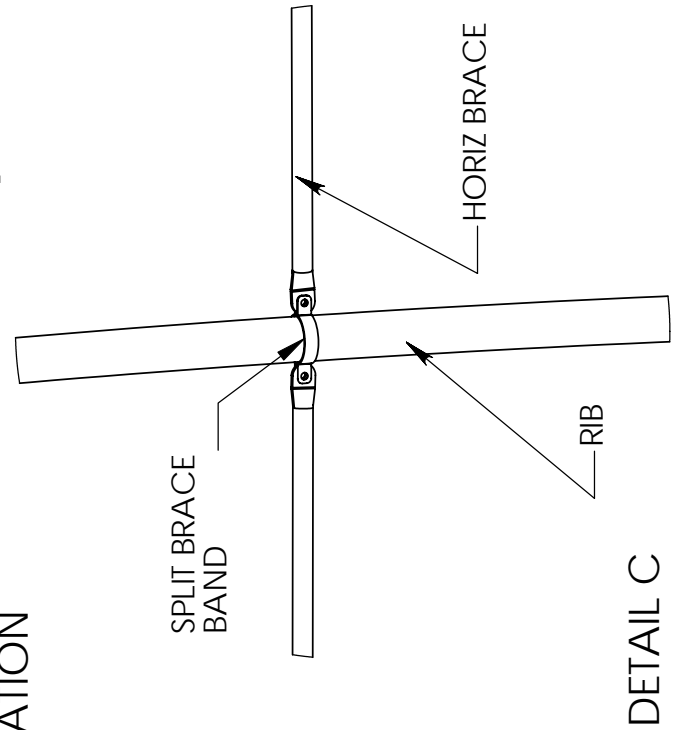

STEELCRAFT PRODUCTS

P.O. Box 90365 - Pasadena, CA 91109
PHN 626-798-7401 FAX 626-798-1482

MODEL
AB-30L
BASEBALL BACKSTOP

AB 30L BASEBALL BACKSTOP

FRONT VIEW

SIDE VIEW

NOTE: SPECIFICATIONS ARE SUBJECT TO CHANGE

DO NOT SCALE DRAWING

DATE: 9/28/09

DRAWN BY: AFS

STEELCRAFT PRODUCTS

P.O. Box 90365 - Pasadena, CA 91109
PHN 626-798-7401 FAX 626-798-1482

MODEL
AB-30L
BASEBALL BACKSTOP

DO NOT SCALE DRAWING

NOTE: SPECIFICATIONS ARE SUBJECT TO CHANGE

BOTTOM CENTER ARCH

NOTE: SPECIFICATIONS ARE SUBJECT TO CHANGE.

DO NOT SCALE DRAWING

DATE: 9/28/09

DRAWN BY: AFS