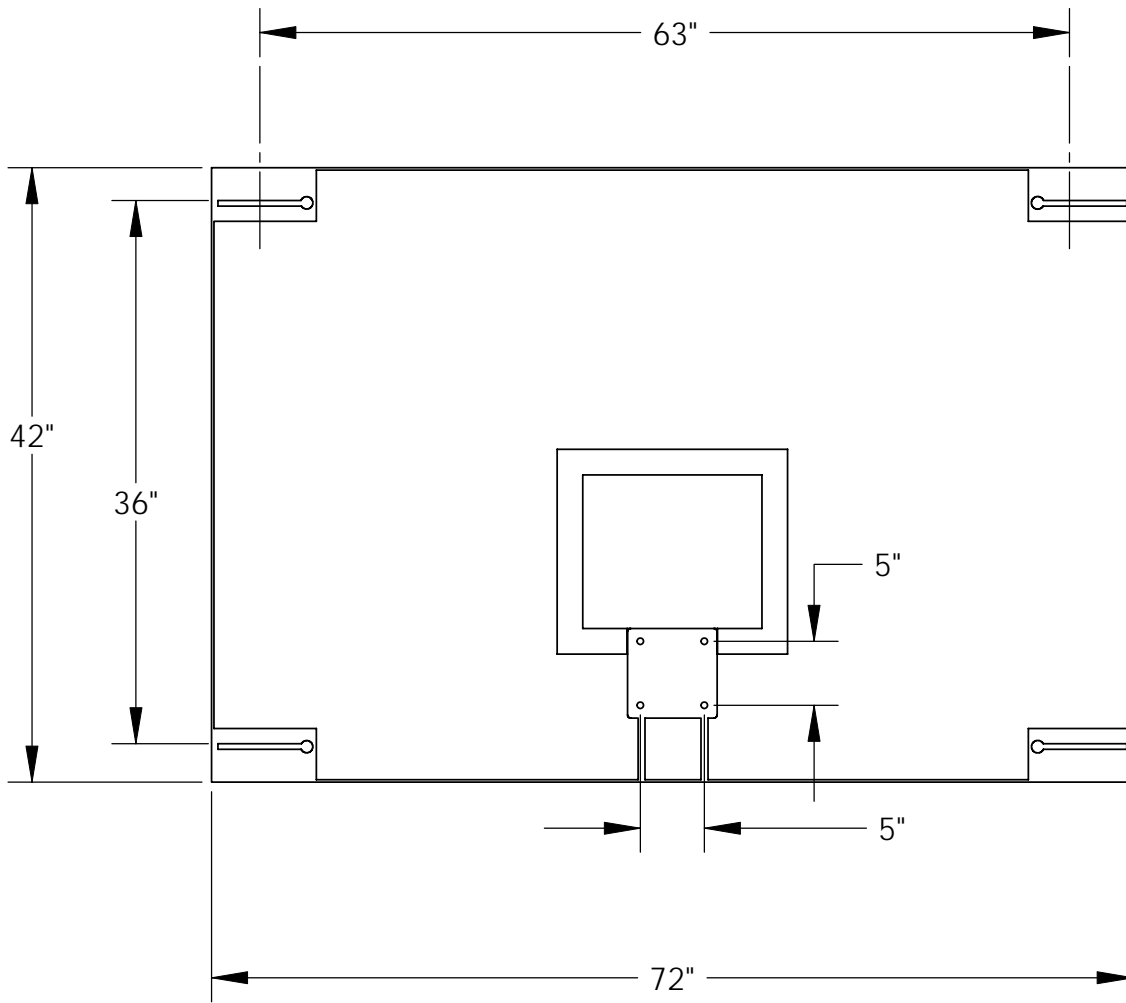

# STEELCRAFT PRODUCTS

P.O. Box 90365 - Pasadena, CA 91109  
PHN 626-798-7401 FAX 626-798-1482

MODEL  
-13X  
TEMPERED GLASS  
BACKBOARD (SHORT)

BACK VIEW

## NOTES:

- BACKBOARD THICKNESS: 2-1/4"
- MATERIAL: 1/2" THICK TEMPERED GLASS, OUTSIDE FRAME IS ANODIZED ALUMINUM
- FINISH: GRAY POWDERCOAT ON BRACKETS AND PLATES
- KEY HOLE BRACKETS ARE MOUNTED IN THE CORNERS FOR BRACING. HOLE PATTERN FOR GOAL RIM IS 4" X 5"
- WEIGHT: 210 LBS.