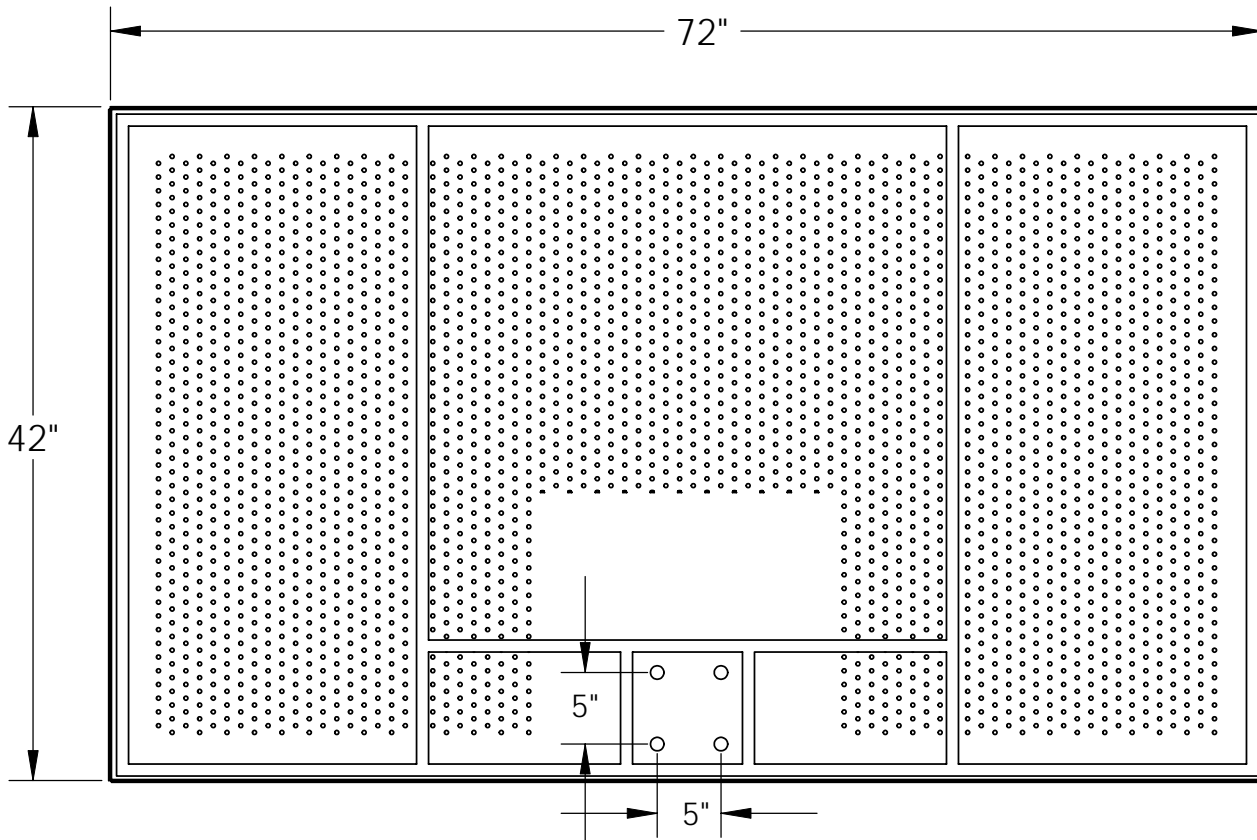

STEELCRAFT PRODUCTS

P.O. Box 90365 - Pasadena, CA 91109
PHN 626-798-7401 FAX 626-798-1482

MODEL
-12P
PERFORATED STEEL
BACKBOARD

DO NOT SCALE DRAWING

BACK VIEW

RUGGED 11 GAUGE STEEL FACE WITH 1/4" DIA. PERFORATIONS
REAR SUPPORT FRAME ALLOWS FOR MULTIPLE MOUNTING
CONFIGURATIONS.
WHITE POWDER COATED FINISH WITH A SILK SCREENED ORANGE
TARGET AND BORDER.
WEIGHT: 170 LBS.

NOTE: SPECIFICATIONS ARE SUBJECT TO CHANGE

DO NOT SCALE DRAWING

DATE: 9/23/08

DRAWN BY: AFS