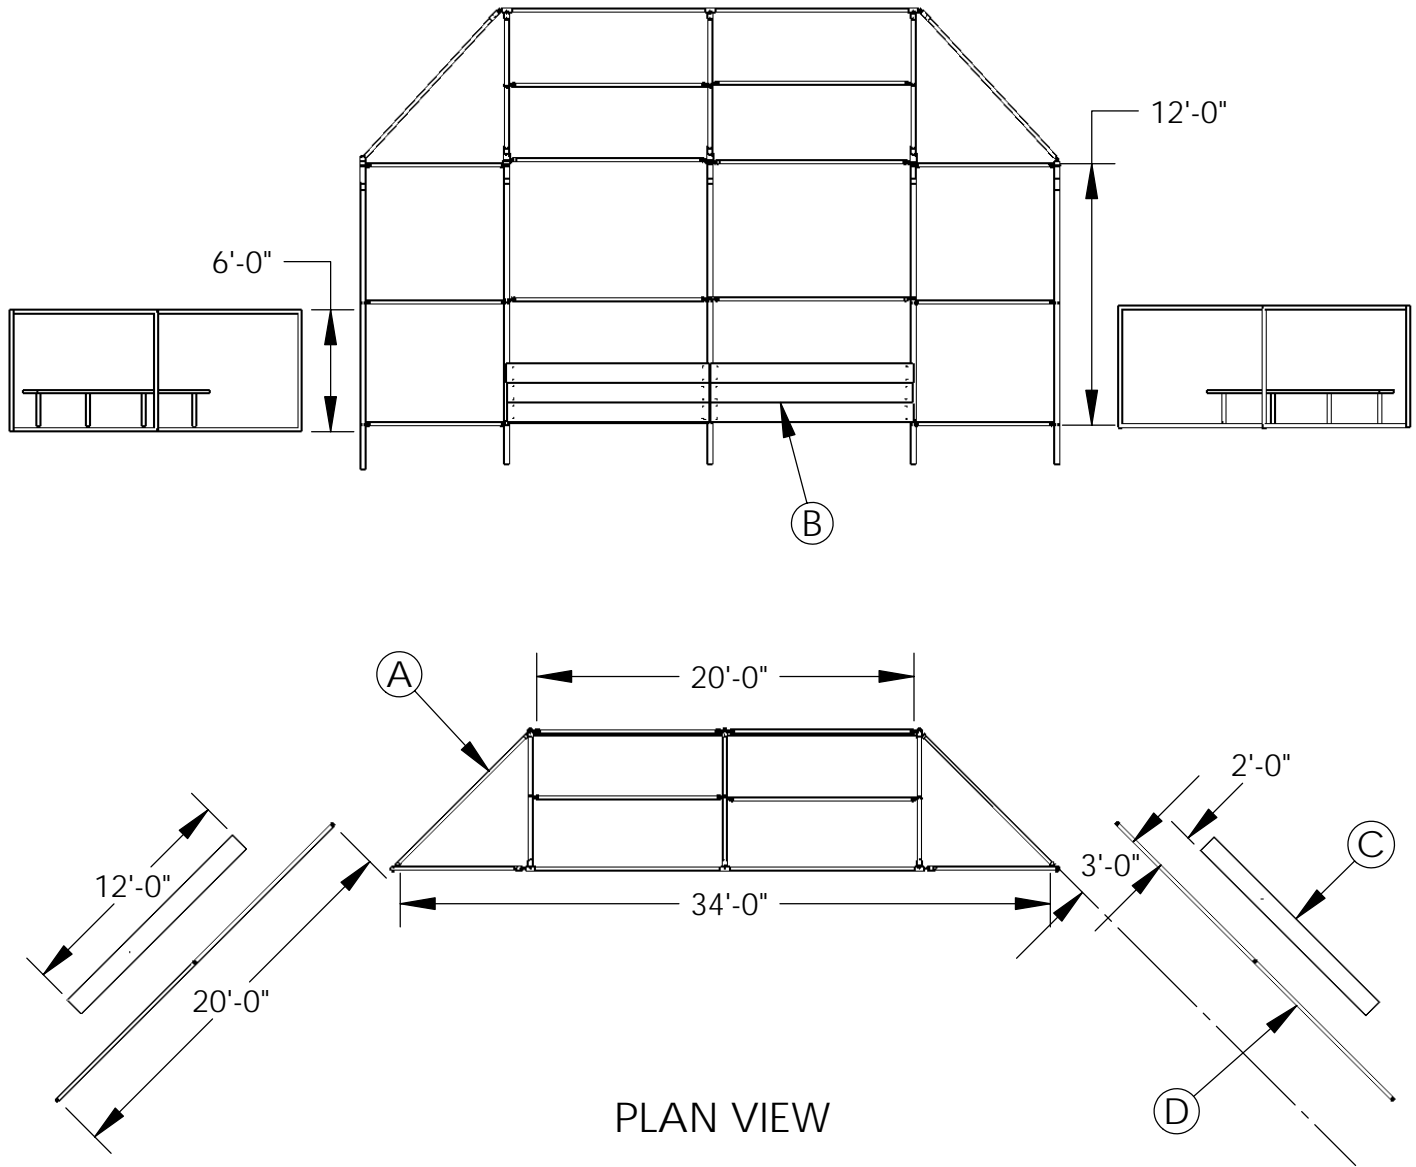

STEELCRAFT PRODUCTS

P.O. Box 90365 - Pasadena, CA 91103
 PHN 626-798-7401 FAX 626-798-1482

MODEL
 BACKSTOP PACKAGE
 1235T-2FB

PLAN VIEW

ITEM	QTY.	DESCRIPTION
A	1	1235T FULL SIZE BASEBALL BACKSTOP
B	6	(RP3-35T) WOOD REAR PLANKING
C	2	(LBF-12C) 12' FIBERGLASS DUGOUT BENCHES
D	2	(620 KD) 6' X 20' PROTECTION FENCE