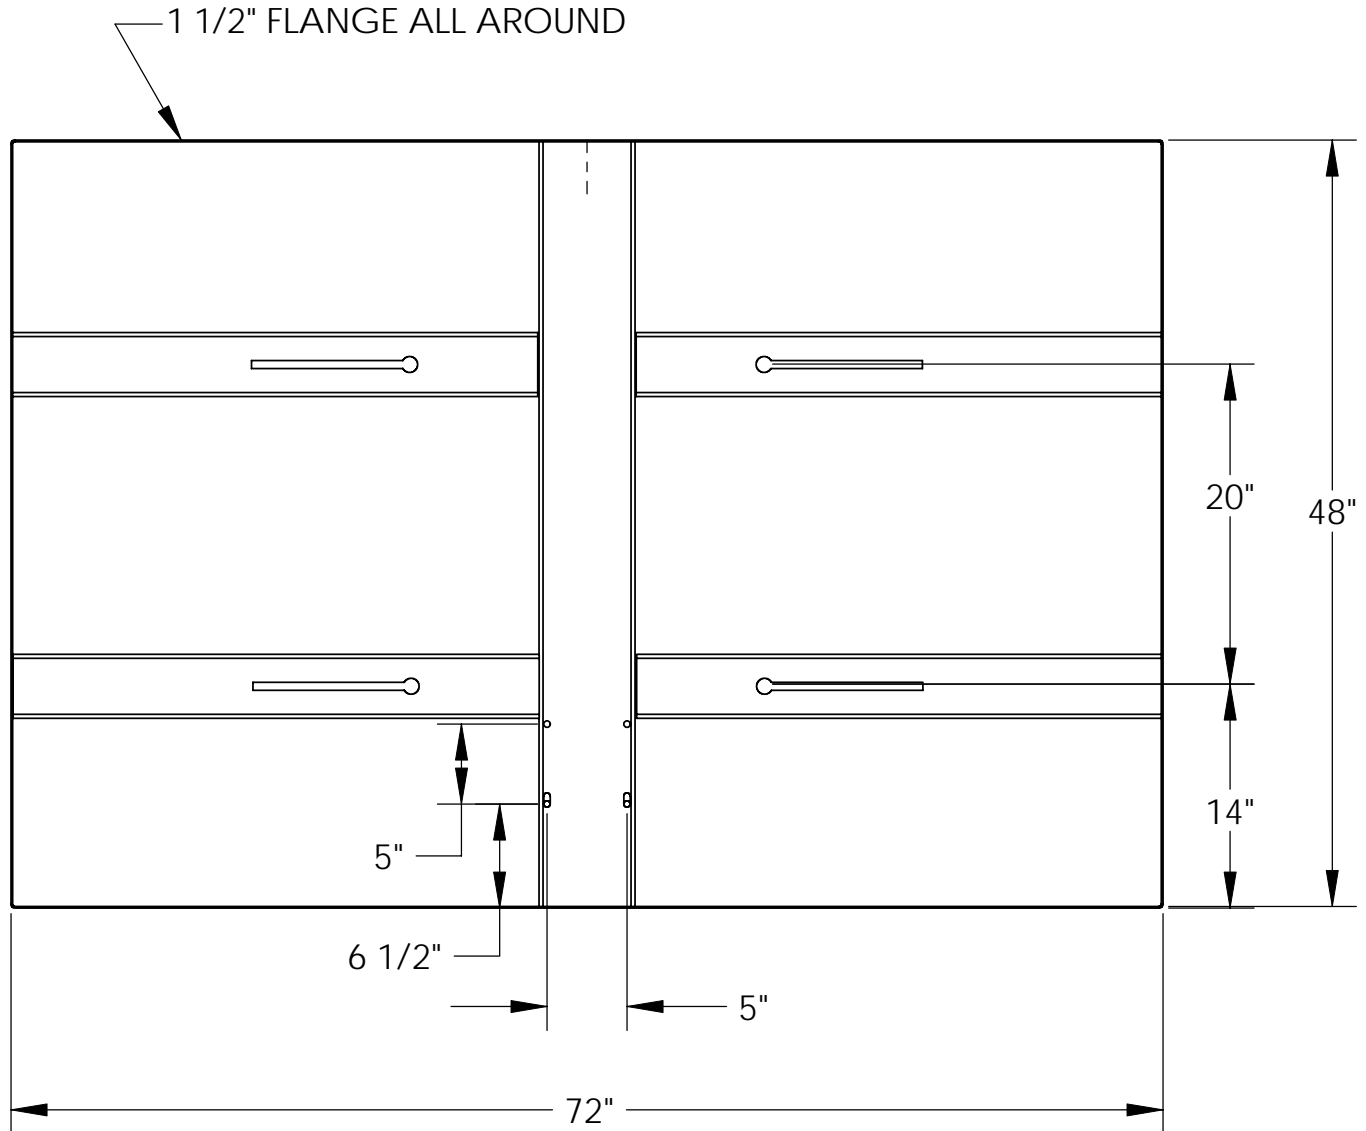

# STEELCRAFT PRODUCTS

P.O. Box 90365 - Pasadena, CA 91109  
PHN 626-798-7401 FAX 626-798-1482

MODEL  
-12  
12 GAUGE STEEL  
BACKBOARD

BACK VIEW

BACKBOARD IS CONSTRUCTED FROM A SINGLE SHEET OF 12 ga STEEL  
HORIZ. REINFORCING CHANNELS ARE 12 ga STEEL  
VERT. REINFORCING CHANNELS ARE 10 ga STEEL  
ALL REINFORCING SECTIONS ARE WELDED TO THE SHELL  
FINISH IS ELECTROSTATIC POWDER COATED WHITE  
WEIGHT IS 175 POUNDS

**NOTE: SPECIFICATIONS ARE SUBJECT TO CHANGE**

DO NOT SCALE DRAWING

DATE: 9/22/08

DRAWN BY: AFS