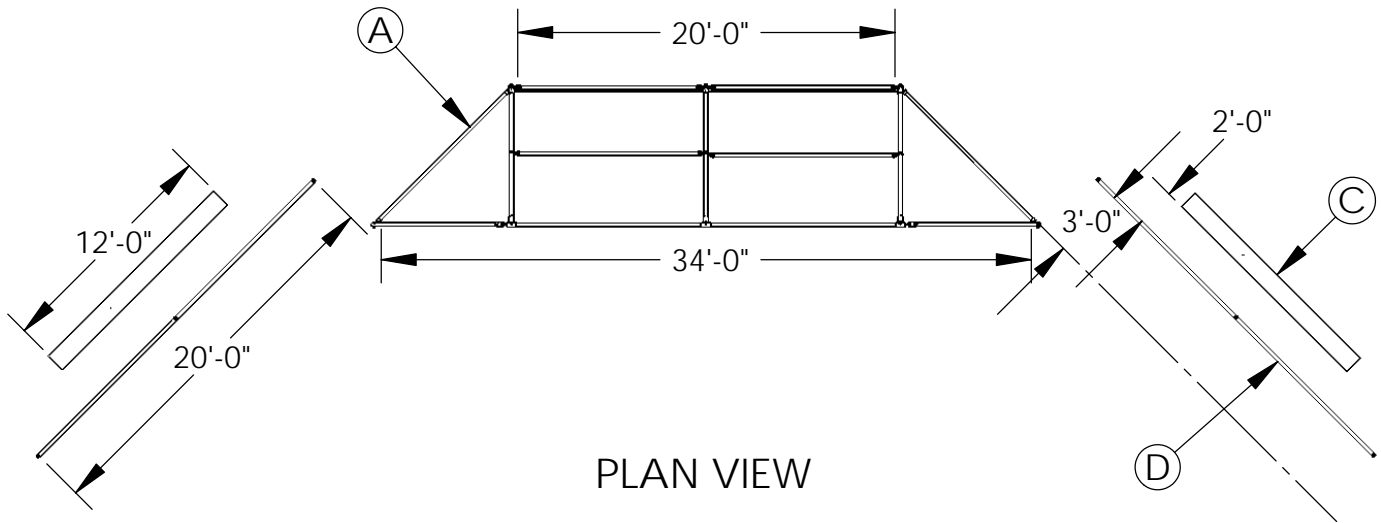

# STEELCRAFT PRODUCTS

P.O. Box 90365 - Pasadena, CA 91103  
 PHN 626-798-7401 FAX 626-798-1482

MODEL  
 BACKSTOP PACKAGE  
 1035T-2FB

PLAN VIEW

ITEM	QTY.	DESCRIPTION
A	1	1035T FULL SIZE BASEBALL BACKSTOP
B	1	(RP3-35T) WOOD REAR PLANKING
C	2	(LBF-12C) 12' FIBERGLASS DUGOUT BENCHES
D	2	(620 KD) 6' X 20' PROTECTION FENCE

**NOTE: SPECIFICATIONS ARE SUBJECT TO CHANGE**

DO NOT SCALE DRAWING

DATE: 4/10/06

DRAWN BY: AFS