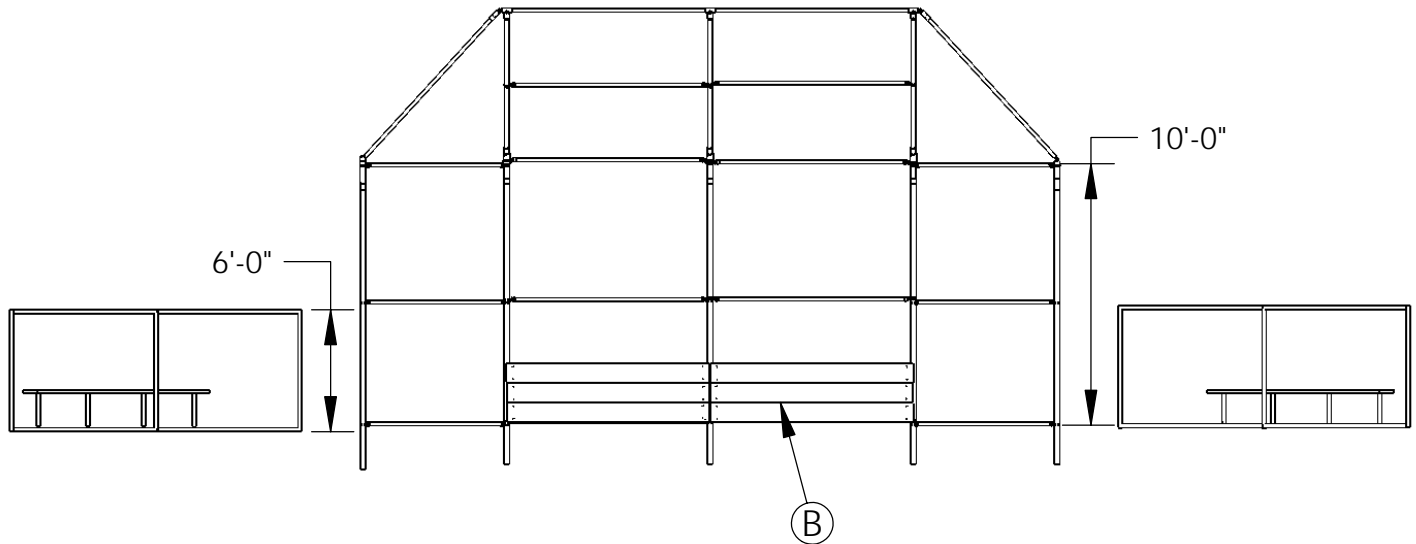

# STEELCRAFT PRODUCTS

P.O. Box 90365 - Pasadena, CA 91103  
 PHN 626-798-7401 FAX 626-798-1482

MODEL  
 BACKSTOP PACKAGE  
 1035T-2FB

PLAN VIEW

ITEM	QTY.	DESCRIPTION
A	1	1035T FULL SIZE BASEBALL BACKSTOP
B	1	(RP3-35T) WOOD REAR PLANKING
C	2	(LBF-12C) 12' FIBERGLASS DUGOUT BENCHES
D	2	(620 KD) 6' X 20' PROTECTION FENCE