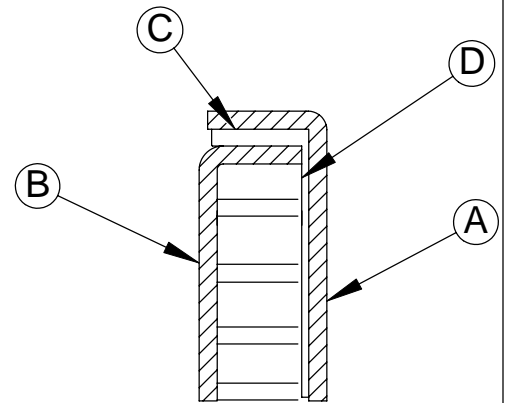

# STEELCRAFT PRODUCTS

P.O. Box 90365 - Pasadena, CA 91109  
 PHN 626-798-7401 FAX 626-798-1482

MODEL  
 -09X  
 DELUXE FIBERGLASS  
 BACKBOARD (SHORT)

3/8" THREADED  
 INSERTS (8 TOTAL)

1/2" dia. HOLES  
 FOR GOAL ATTACH  
 (4 TOTAL)

BACK VIEW

DETAIL A

CROSS SECTION OF BACKBOARD

NOTE: THIS BACKBOARD USES ONE  
 1-1/2" X 1-1/2" X 3/16 @ 64 ANGLE  
 FOR TOP SUPPORT AND TWO  
 1-1/2" X 1-1/2" X 3/16 @ 26 FOR  
 BOTTOM SUPPORT  
 (CUSTOM MOUNTING CONFIGURATION IS AVAILABLE)

ITEM	DESCRIPTION
A	FACE SHELL w/ GLASS CRAFT AND HI GLOSS GEL COAT
B	BACK SHELL w/ GLASS CRAFT AND HI GLOSS GEL COAT
C	THIXOTROPIC RESIN
D	HONEYCOMB CORE
E	3/8" X 5/8" X #18 TEE NUTS IN ALL FASTENING POINTS