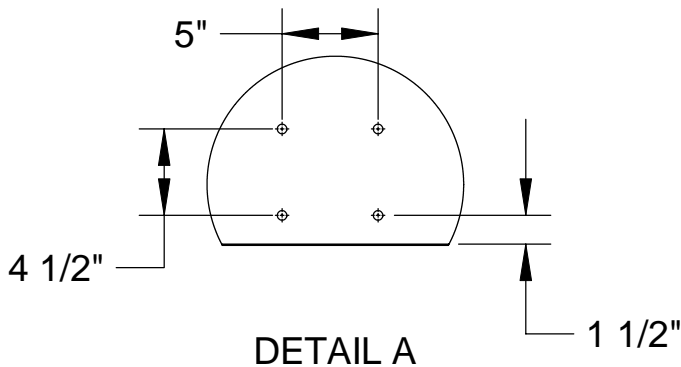

# STEELCRAFT PRODUCTS

P.O. Box 90365 - Pasadena, CA 91109  
 PHN 626-798-7401 FAX 626-798-1482

MODEL  
 -09X  
 DELUXE FIBERGLASS  
 BACKBOARD (SHORT)

3/8" THREADED  
 INSERTS (8 TOTAL)

1/2" dia. HOLES  
 FOR GOAL ATTACH  
 (4 TOTAL)

BACK VIEW

DETAIL A

CROSS SECTION OF BACKBOARD

NOTE: THIS BACKBOARD USES ONE  
 1-1/2" X 1-1/2" X 3/16 @ 64 ANGLE  
 FOR TOP SUPPORT AND TWO  
 1-1/2" X 1-1/2" X 3/16 @ 26 FOR  
 BOTTOM SUPPORT  
 (CUSTOM MOUNTING CONFIGURATION IS AVAILABLE)

ITEM	DESCRIPTION
A	FACE SHELL w/ GLASS CRAFT AND HI GLOSS GEL COAT
B	BACK SHELL w/ GLASS CRAFT AND HI GLOSS GEL COAT
C	THIXOTROPIC RESIN
D	HONEYCOMB CORE
E	3/8" X 5/8" X #18 TEE NUTS IN ALL FASTENING POINTS