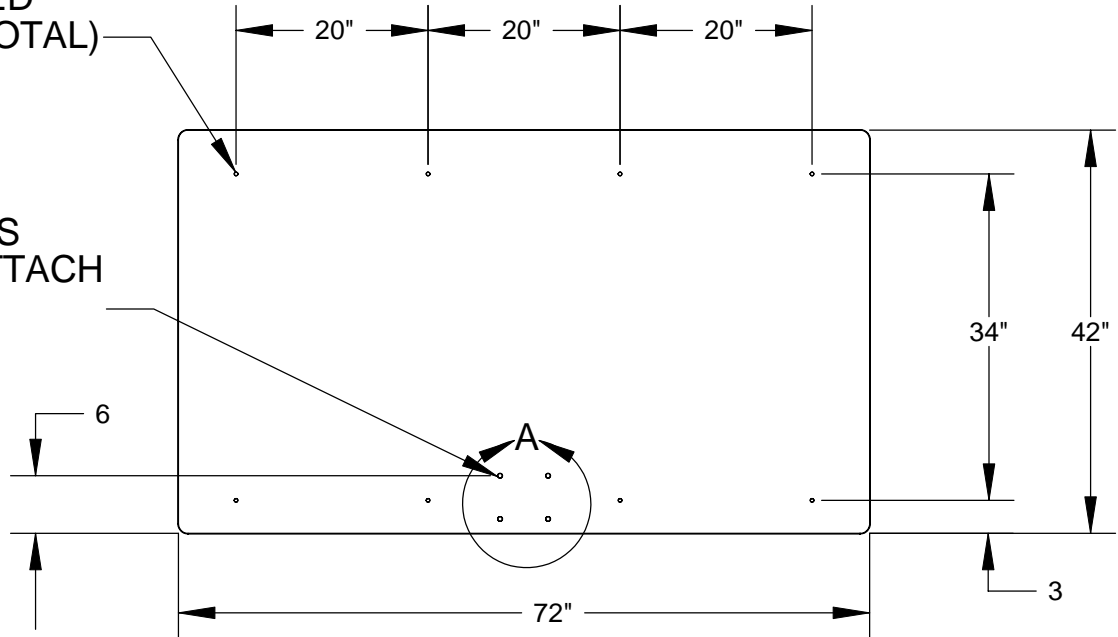

# STEELCRAFT PRODUCTS

P.O. Box 90365 - Pasadena, CA 91109  
 PHN 626-798-7401 FAX 626-798-1482

MODEL  
 -09X  
 DELUXE FIBERGLASS  
 BACKBOARD (SHORT)

3/8" THREADED  
 INSERTS (8 TOTAL)

1/2" dia. HOLES  
 FOR GOAL ATTACH  
 (4 TOTAL)

BACK VIEW

DETAIL A

CROSS SECTION OF BACKBOARD

NOTE: THIS BACKBOARD USES ONE  
 1-1/2" X 1-1/2" X 3/16 @ 64 ANGLE  
 FOR TOP SUPPORT AND TWO  
 1-1/2" X 1-1/2" X 3/16 @ 26 FOR  
 BOTTOM SUPPORT  
 (CUSTOM MOUNTING CONFIGURATION IS AVAILABLE)

ITEM	DESCRIPTION
A	FACE SHELL w/ GLASS CRAFT AND HI GLOSS GEL COAT
B	BACK SHELL w/ GLASS CRAFT AND HI GLOSS GEL COAT
C	THIXOTROPIC RESIN
D	HONEYCOMB CORE
E	3/8" X 5/8" X #18 TEE NUTS IN ALL FASTENING POINTS

NOTE: SPECIFICATIONS ARE SUBJECT TO CHANGE

DO NOT SCALE DRAWING

DATE: 9/22/08

DRAWN BY: AFS