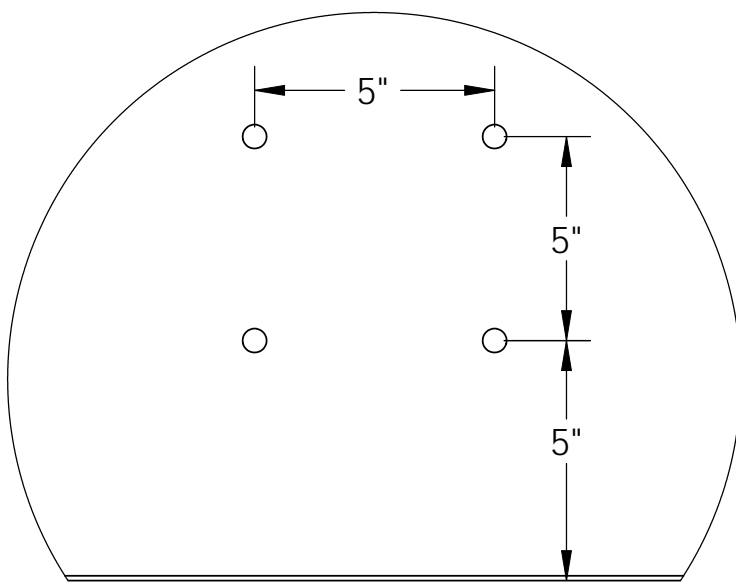

STEELCRAFT PRODUCTS

P.O. Box 90365 - Pasadena, CA 91109
PHN 626-798-7401 FAX 626-798-1482

MODEL
-08X
STEEL PLATE
BACKBOARD

DO NOT SCALE DRAWING

NOTE: ELECTRO GALVANIZED FINISH

NOTE: SPECIFICATIONS ARE SUBJECT TO CHANGE

DO NOT SCALE DRAWING

DATE: 9/22/08

DRAWN BY: AFS