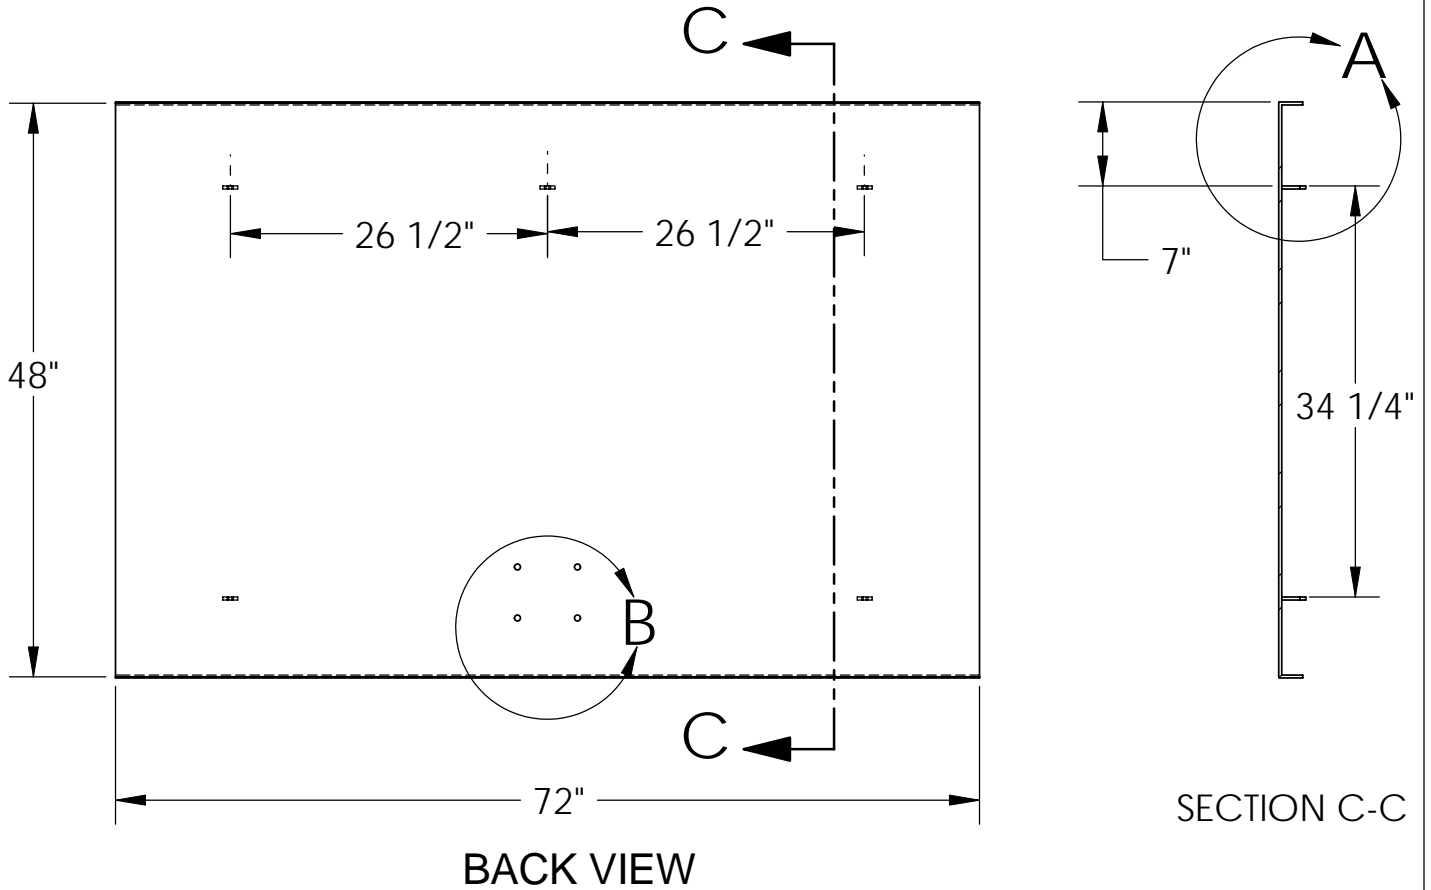

STEELCRAFT PRODUCTS

P.O. Box 90365 - Pasadena, CA 91109
PHN 626-798-7401 FAX 626-798-1482

MODEL
-08X
STEEL PLATE
BACKBOARD

DO NOT SCALE DRAWING

NOTE: ELECTRO GALVANIZED FINISH

NOTE: SPECIFICATIONS ARE SUBJECT TO CHANGE

DO NOT SCALE DRAWING

DATE: 9/22/08

DRAWN BY: AFS