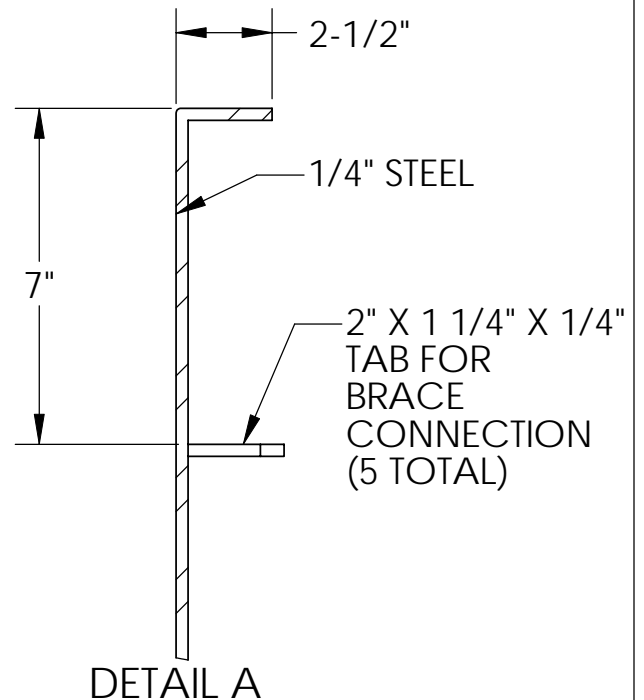

STEELCRAFT PRODUCTS

P.O. Box 90365 - Pasadena, CA 91109
PHN 626-798-7401 FAX 626-798-1482

MODEL
-08X
STEEL PLATE
BACKBOARD

DO NOT SCALE DRAWING

NOTE: ELECTRO GALVANIZED FINISH

NOTE: SPECIFICATIONS ARE SUBJECT TO CHANGE

DO NOT SCALE DRAWING

DATE: 9/22/08

DRAWN BY: AFS