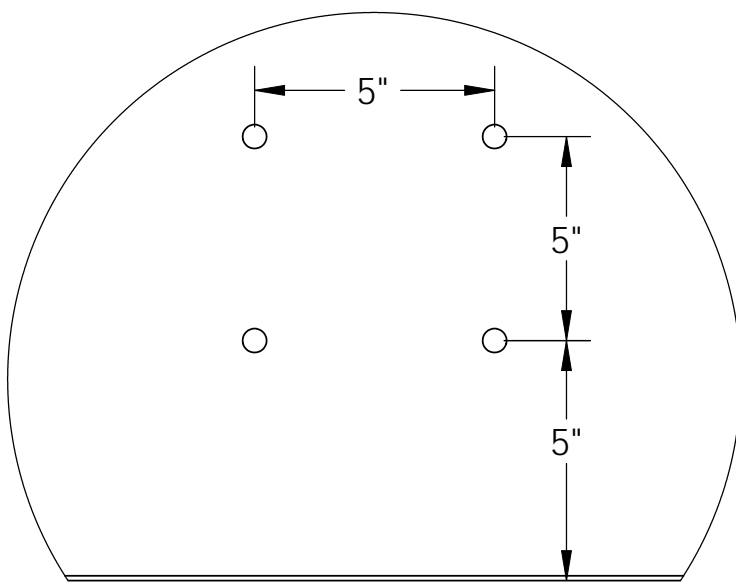

# STEELCRAFT PRODUCTS

P.O. Box 90365 - Pasadena, CA 91109  
PHN 626-798-7401 FAX 626-798-1482

MODEL  
-08  
STEEL PLATE  
BACKBOARD

DO NOT SCALE DRAWING

NOTE: FINISH IS HOT DIPPED GALVANIZED

NOTE: SPECIFICATIONS ARE SUBJECT TO CHANGE

DO NOT SCALE DRAWING

DATE: 9/22/08

DRAWN BY: AFS