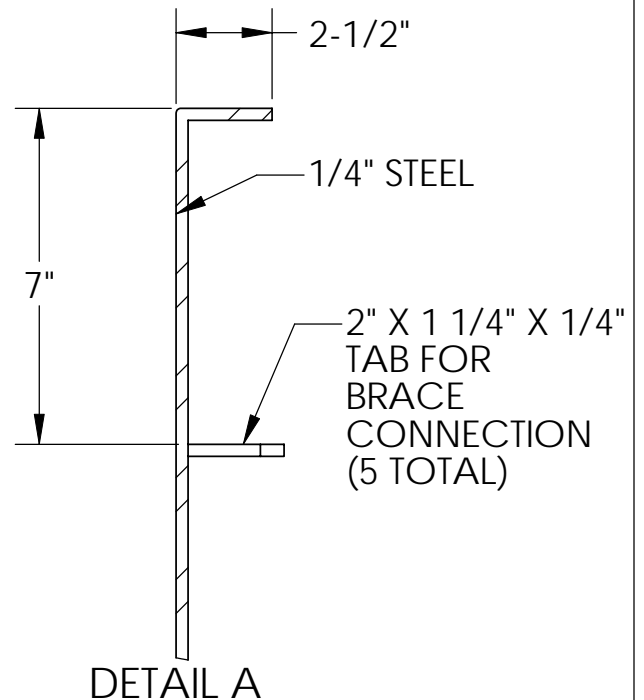

# STEELCRAFT PRODUCTS

P.O. Box 90365 - Pasadena, CA 91109  
PHN 626-798-7401 FAX 626-798-1482

MODEL  
-08  
STEEL PLATE  
BACKBOARD

DO NOT SCALE DRAWING

NOTE: FINISH IS HOT DIPPED GALVANIZED

NOTE: SPECIFICATIONS ARE SUBJECT TO CHANGE

DO NOT SCALE DRAWING

DATE: 9/22/08

DRAWN BY: AFS