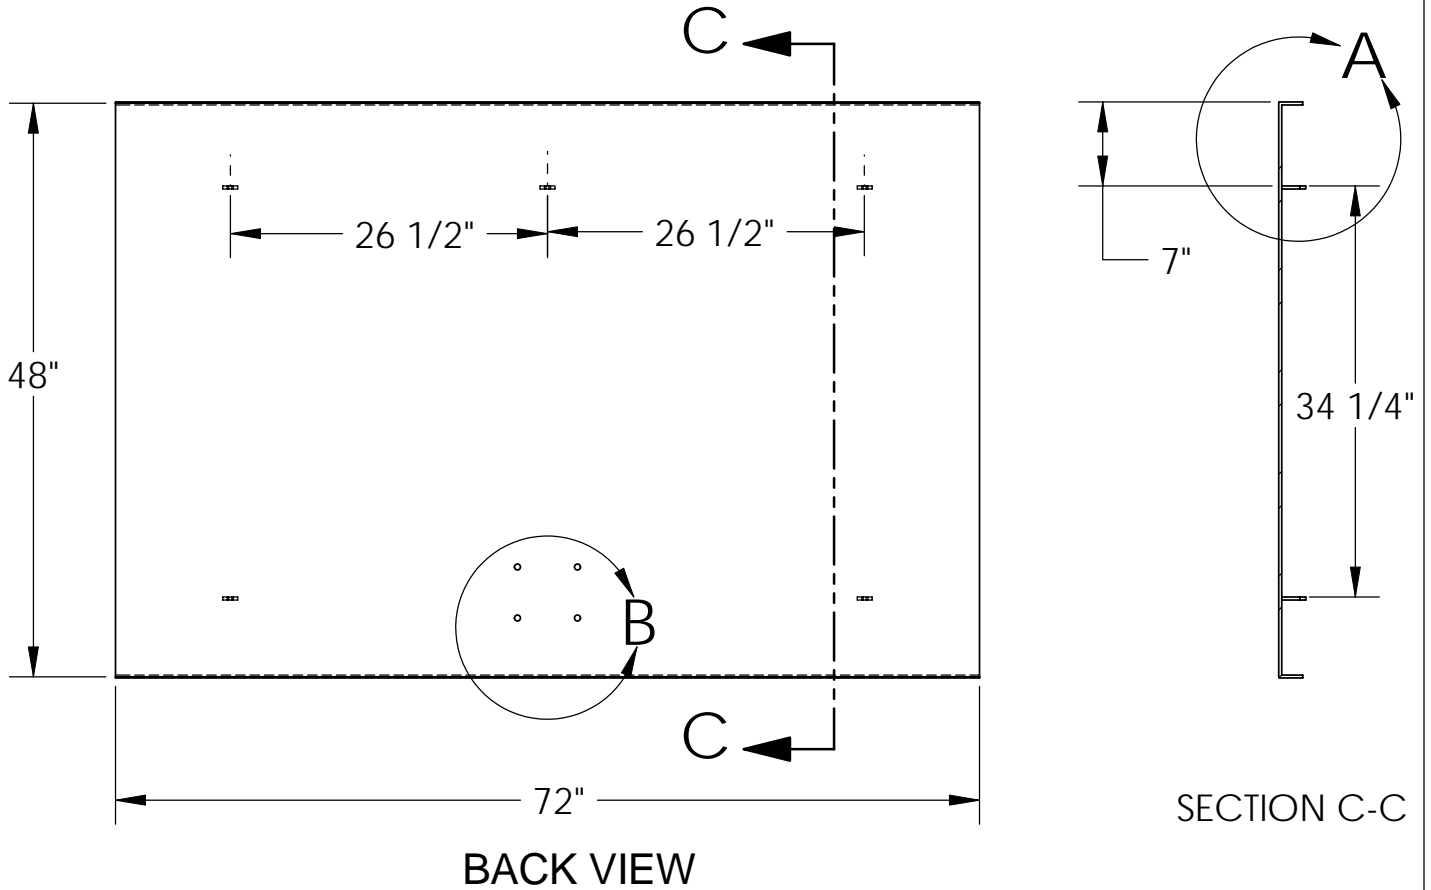

# STEELCRAFT PRODUCTS

P.O. Box 90365 - Pasadena, CA 91109  
PHN 626-798-7401 FAX 626-798-1482

MODEL  
-08  
STEEL PLATE  
BACKBOARD

DO NOT SCALE DRAWING

NOTE: FINISH IS HOT DIPPED GALVANIZED

NOTE: SPECIFICATIONS ARE SUBJECT TO CHANGE

DO NOT SCALE DRAWING

DATE: 9/22/08

DRAWN BY: AFS