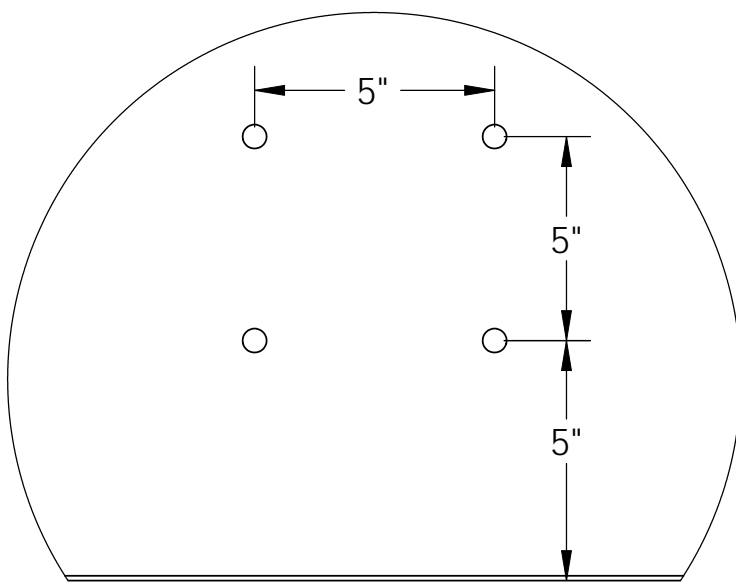

STEELCRAFT PRODUCTS

P.O. Box 90365 - Pasadena, CA 91109
PHN 626-798-7401 FAX 626-798-1482

MODEL
-07
STEEL PLATE
BACKBOARD

DO NOT SCALE DRAWING

NOTE: FINISH IS ELECTROSTATIC WHITE POWDER COAT

DETAIL B

DETAIL A

NOTE: SPECIFICATIONS ARE SUBJECT TO CHANGE

DO NOT SCALE DRAWING

DATE: 9/22/08

DRAWN BY: AFS