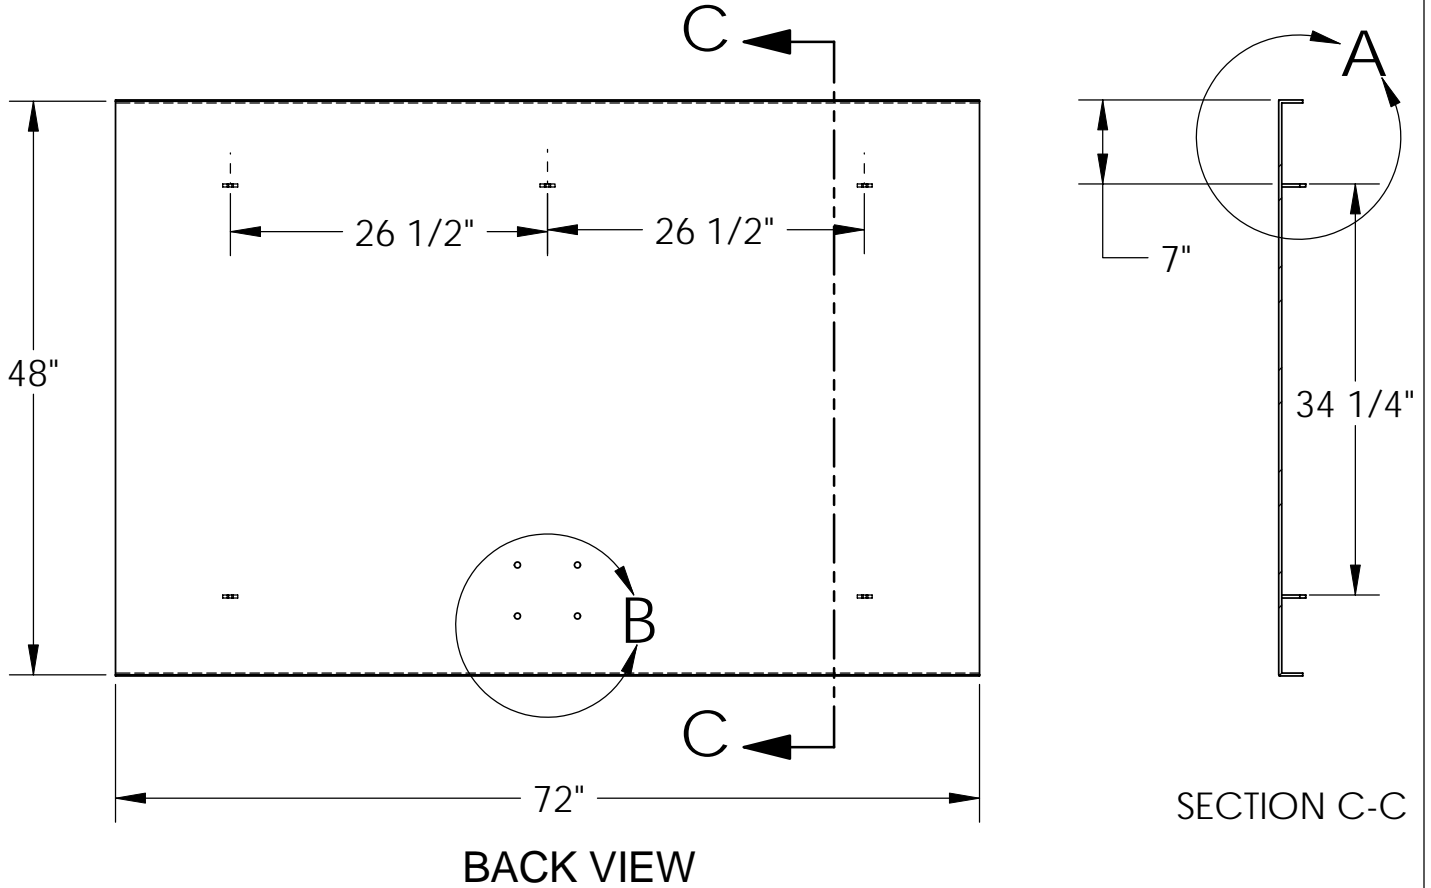

STEELCRAFT PRODUCTS

P.O. Box 90365 - Pasadena, CA 91109
PHN 626-798-7401 FAX 626-798-1482

MODEL
-07
STEEL PLATE
BACKBOARD

DO NOT SCALE DRAWING

NOTE: FINISH IS ELECTROSTATIC WHITE POWDER COAT

DETAIL B

DETAIL A

NOTE: SPECIFICATIONS ARE SUBJECT TO CHANGE

DO NOT SCALE DRAWING

DATE: 9/22/08

DRAWN BY: AFS