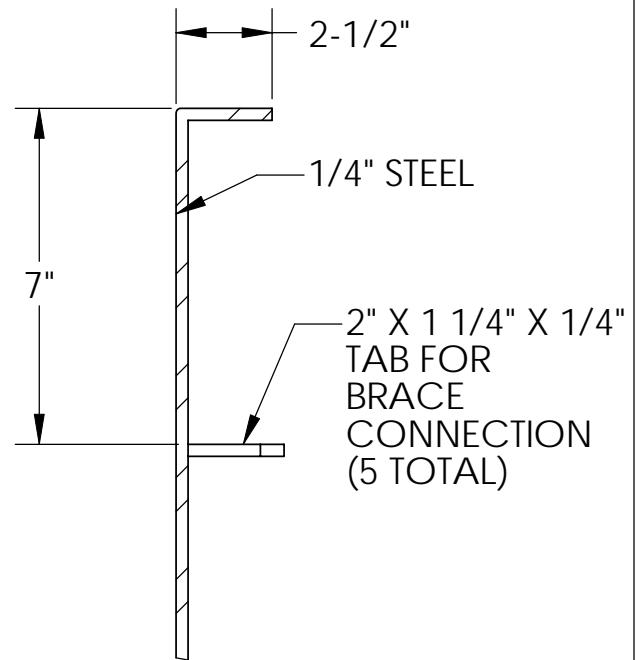

STEELCRAFT PRODUCTS

P.O. Box 90365 - Pasadena, CA 91109
PHN 626-798-7401 FAX 626-798-1482

MODEL
-07
STEEL PLATE
BACKBOARD

DO NOT SCALE DRAWING

NOTE: FINISH IS ELECTROSTATIC WHITE POWDER COAT

DETAIL B

DETAIL A

NOTE: SPECIFICATIONS ARE SUBJECT TO CHANGE

DO NOT SCALE DRAWING

DATE: 9/22/08

DRAWN BY: AFS